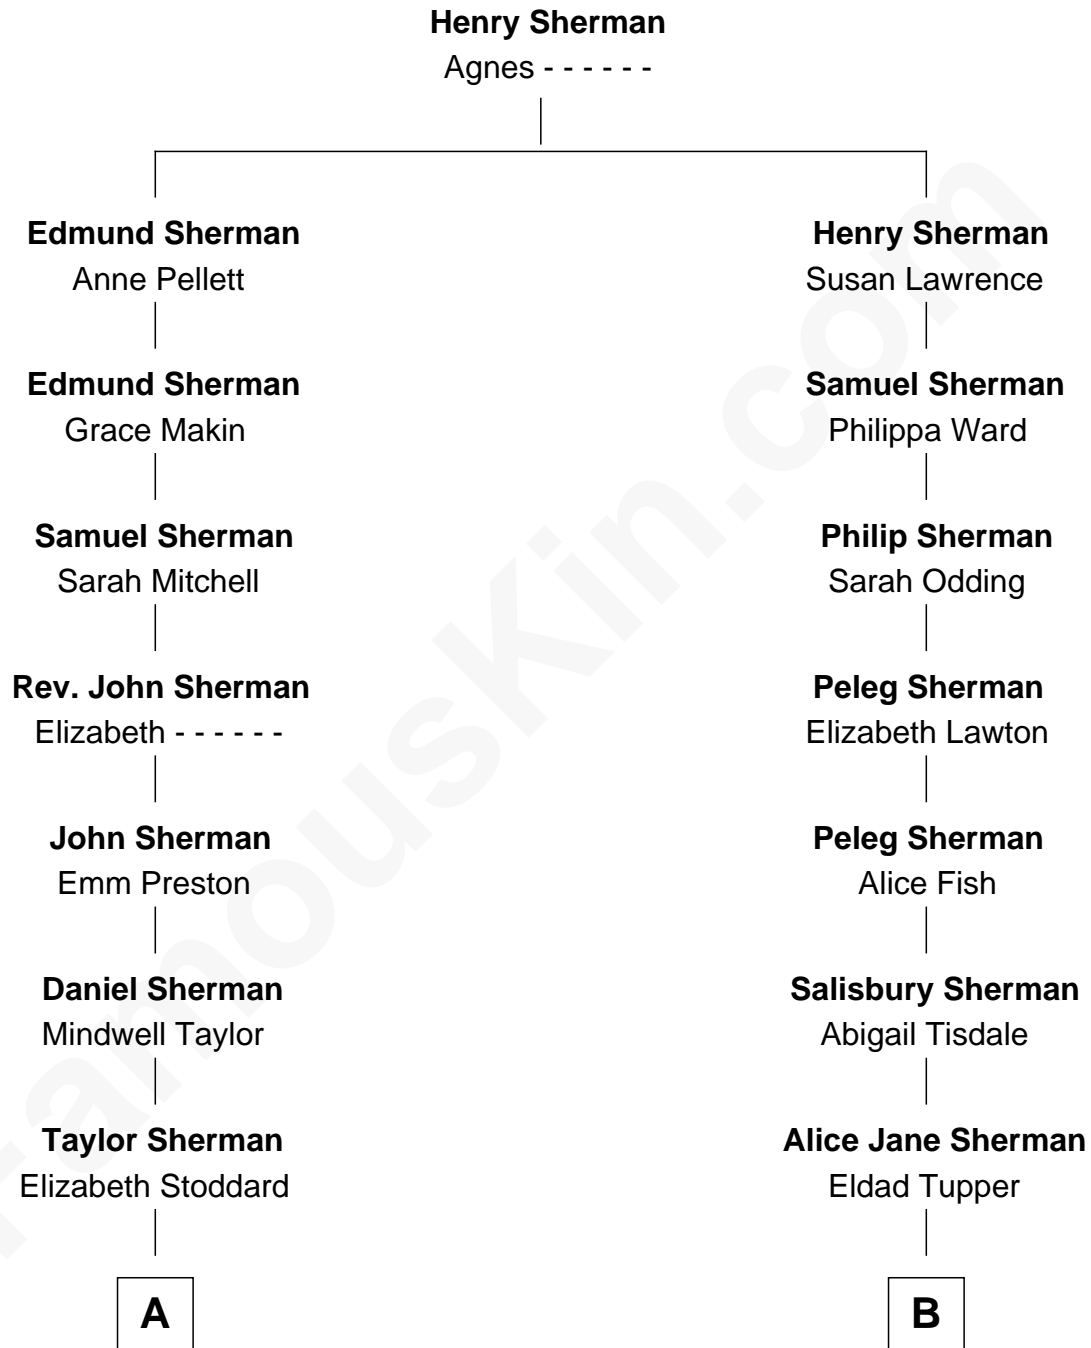

# FamousKin.com

## Relationship Chart of

### General William Tecumseh Sherman

Union Army - U.S. Civil War

8th cousin 5 times removed of

**Ken Burns**

Documentary Filmmaker

**A**

**Charles Robert Sherman**

Mary Hoyt

**General William Tecumseh Sherman**

*Union Army - U.S. Civil War*

**B**

**Lemuel Tupper**

Esther Noble

**Charles Henry Tupper**

Nancy Ogden

**Lorenzo Baker Tupper**