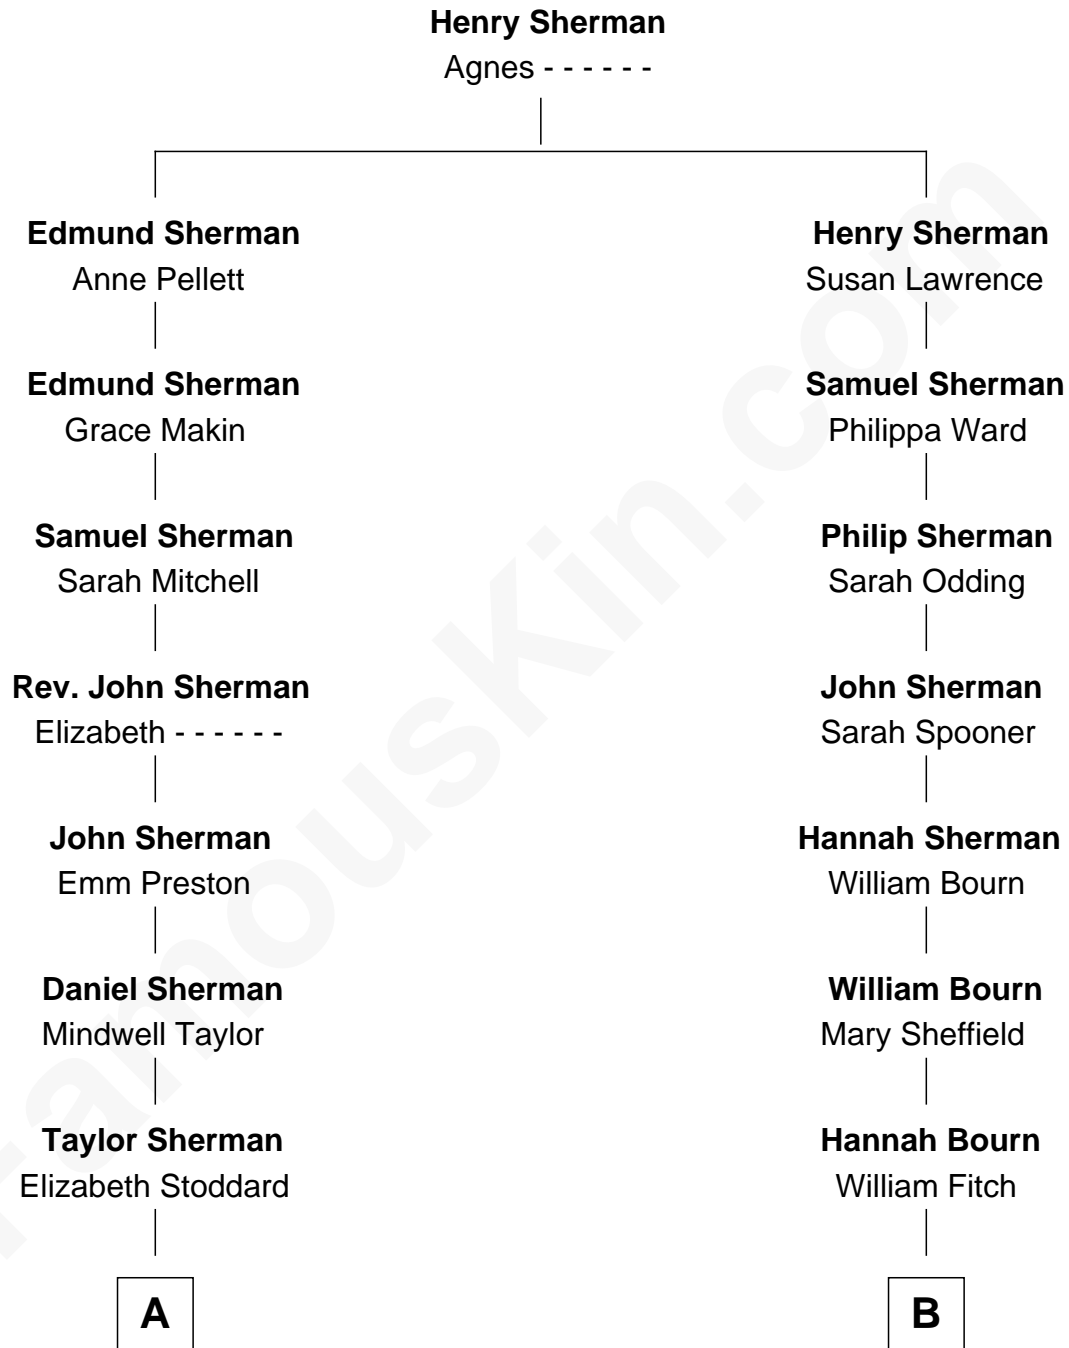

FamousKin.com
Relationship Chart of
General William Tecumseh Sherman

Union Army - U.S. Civil War

8th cousin 5 times removed of

George H. W. Bush

41st U.S. President

A

Charles Robert Sherman

Mary Hoyt

General William Tecumseh Sherman

Union Army - U.S. Civil War

B

Anna Fitch

Isaac Pierce

Levi Pierce

Betsey S. Wheeler

Elizabeth Slade Pierce

Cortland Philip Livingston Butler

Mary Elizabeth Butler

Robert Emmet Sheldon

Flora Sheldon

Samuel Prescott Bush

Prescott Sheldon Bush

Dorothy Wear Walker

George H. W. Bush

41st U.S. President