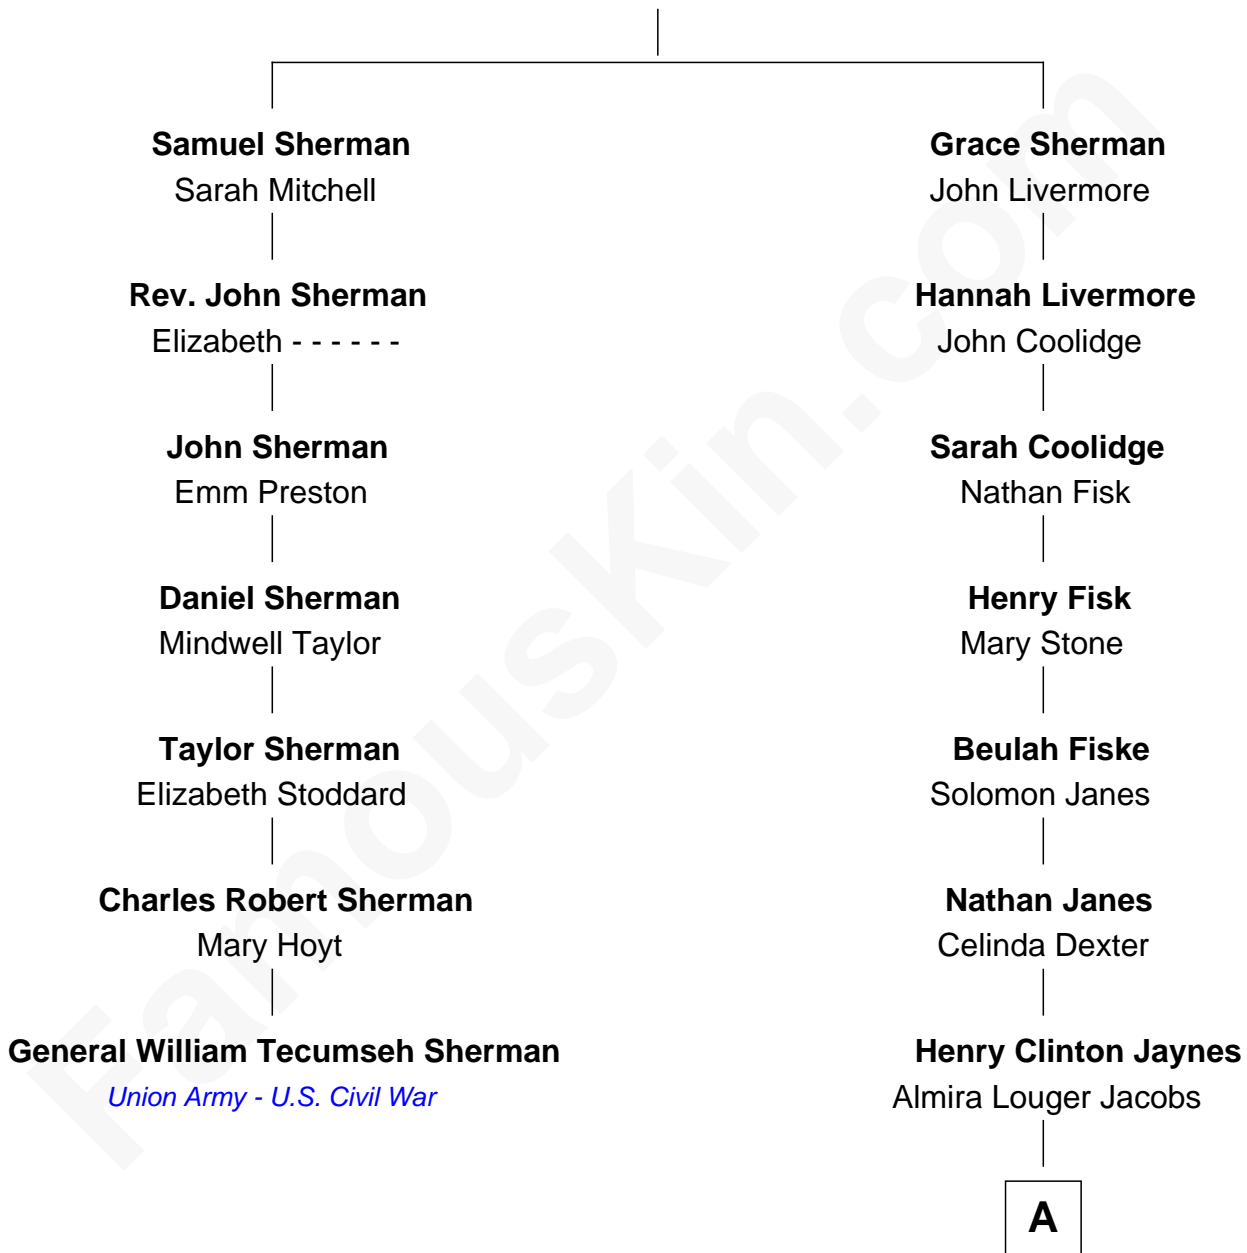

FamousKin.com

Relationship Chart of

General William Tecumseh Sherman

Union Army - U.S. Civil War

6th cousin 3 times removed of

Henry Fonda

Movie Actor

Edmund Sherman

Grace Makin

A

Henry Silas Jaynes
Elma L. Lanphear

Herberta Elma Jaynes
William Brace Fonda

Henry Fonda
Movie Actor

FamousKin.com