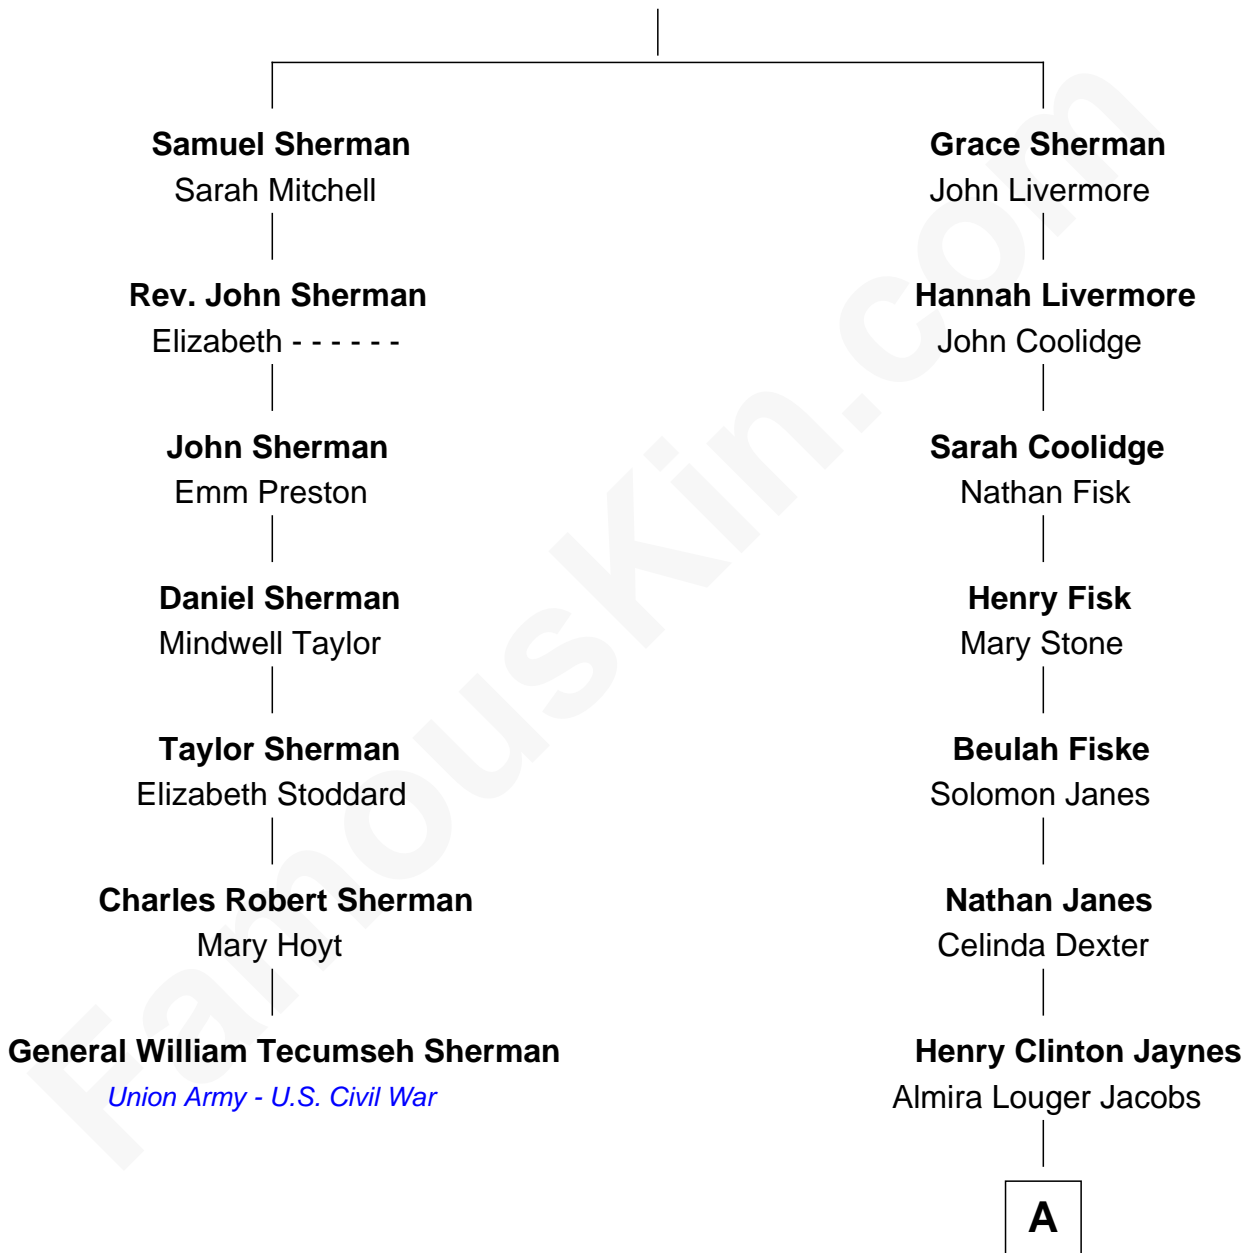

FamousKin.com

Relationship Chart of

General William Tecumseh Sherman

Union Army - U.S. Civil War

6th cousin 4 times removed of

Jane Fonda

Movie Actress

Edmund Sherman

Grace Makin

A

Henry Silas Jaynes

Elma L. Lanphear

Herberta Elma Jaynes

William Brace Fonda

Henry Jaynes Fonda

Frances Ford Seymour