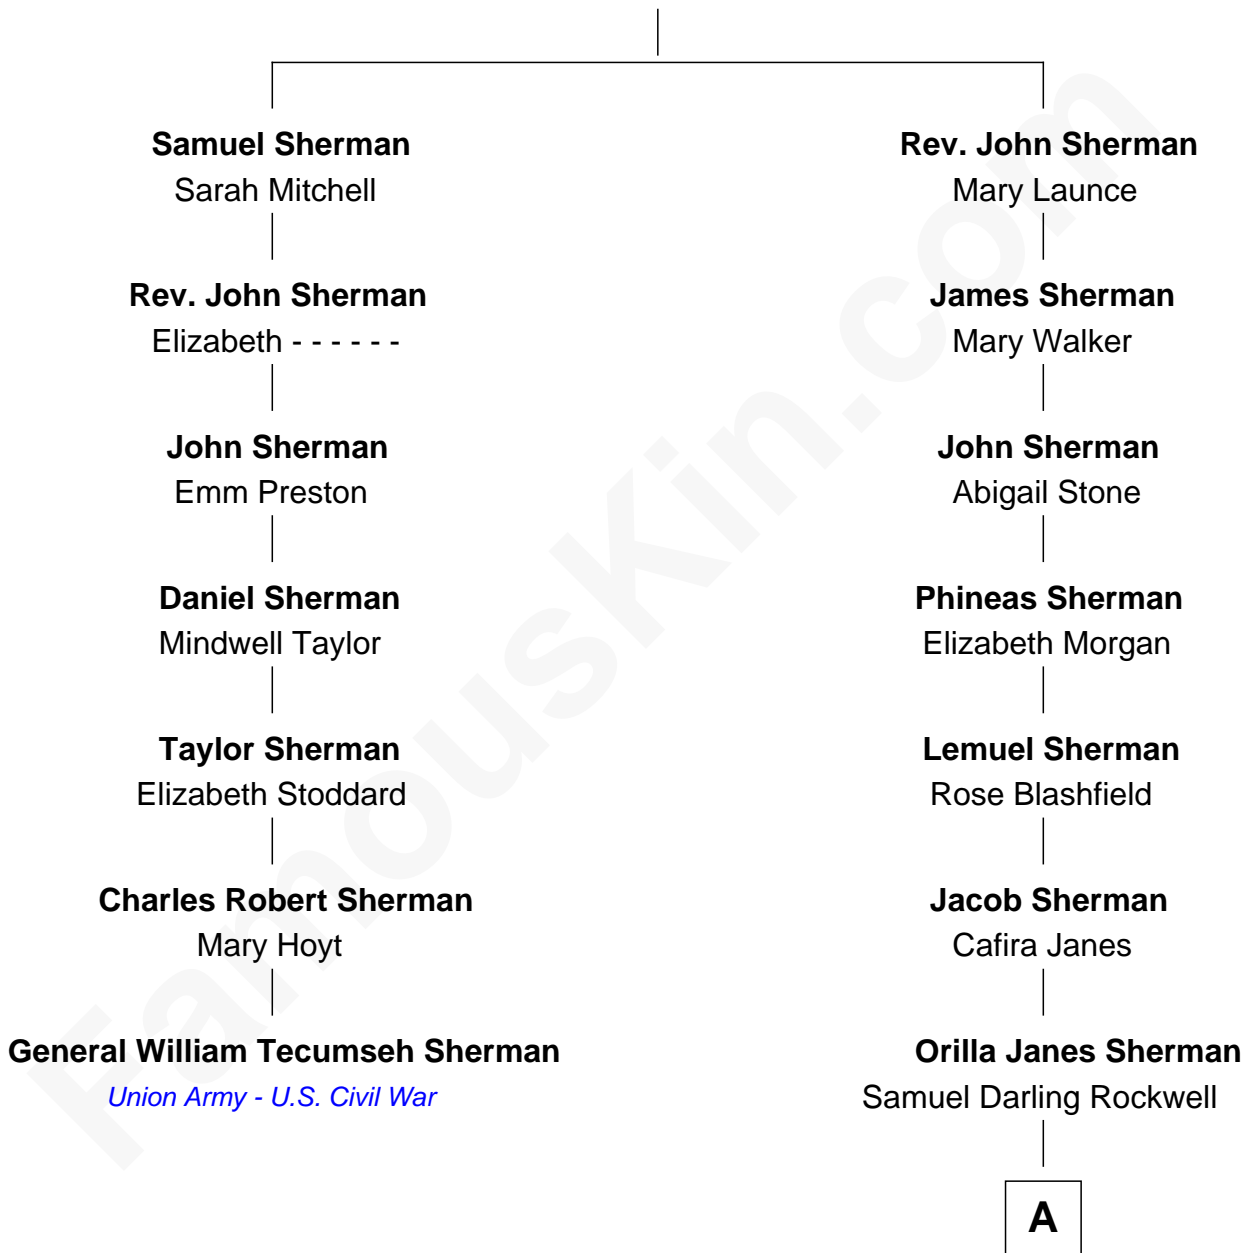

## Relationship Chart of

### General William Tecumseh Sherman

*Union Army - U.S. Civil War*

6th cousin 3 times removed of

**Norman Rockwell**

*American Artist*

**Edmund Sherman**

Grace Makin

**A**

John William Rockwell  
Phebe Boyce Waring

Jarvis Waring Rockwell  
Anne Mary Hill

Norman Rockwell  
*American Artist*

FamousKin.com