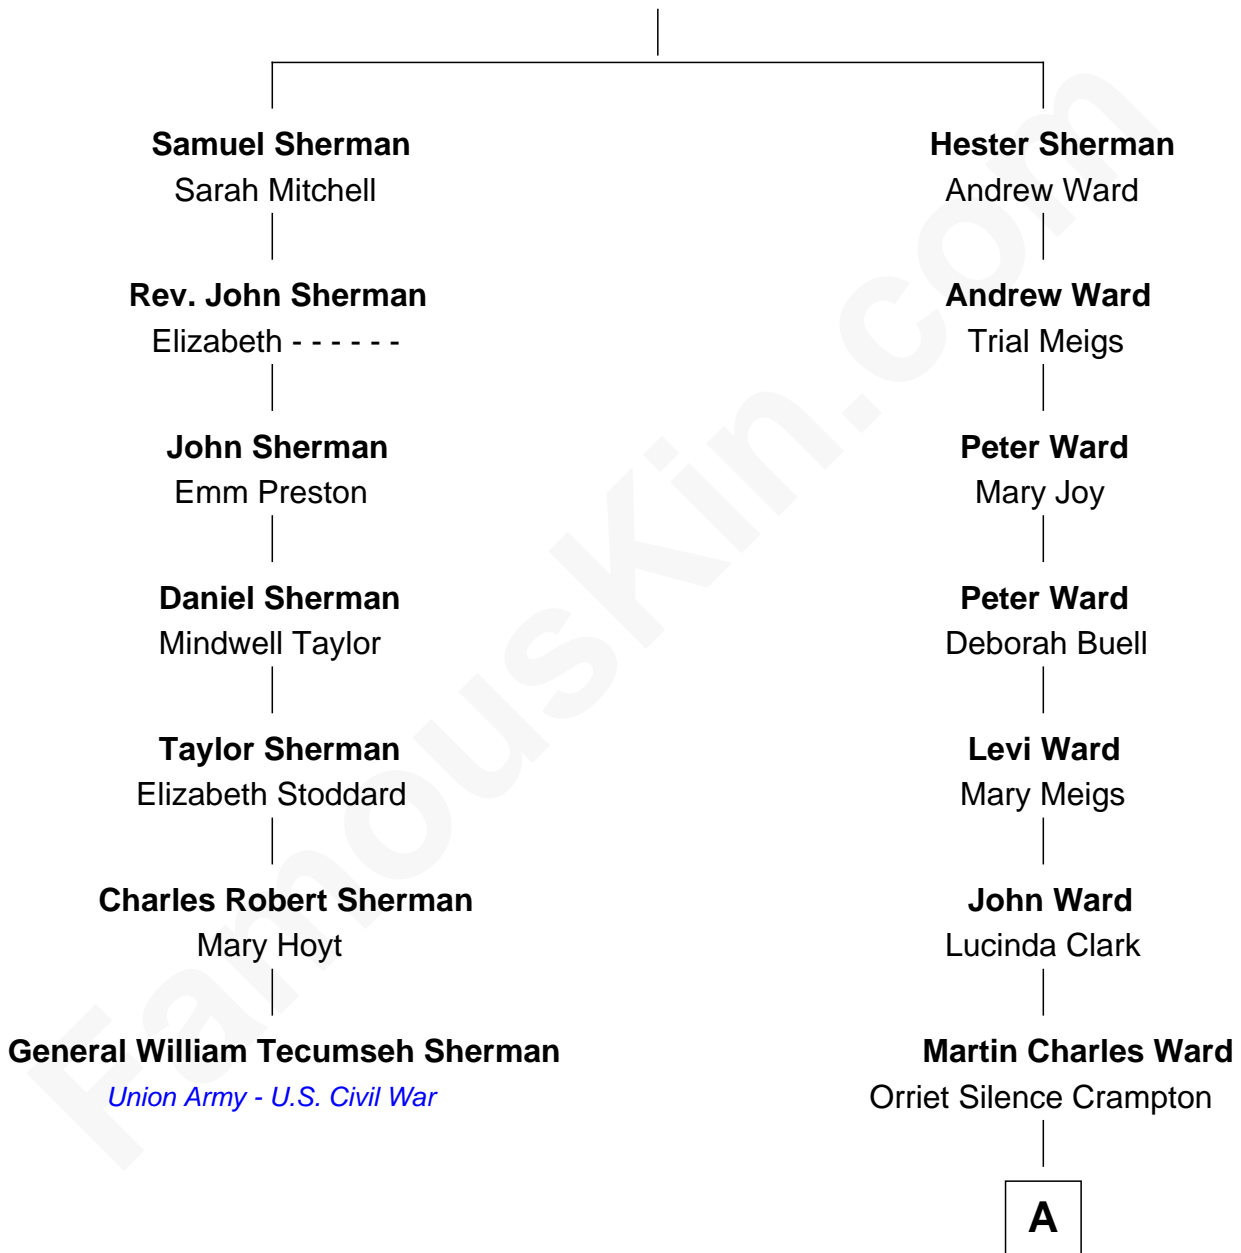

FamousKin.com

Relationship Chart of

General William Tecumseh Sherman

Union Army - U.S. Civil War

6th cousin 6 times removed of

Aaron Rodgers

NFL Quarterback

Edmund Sherman

Grace Makin

A

—
Horace Meigs Ward

Anna M. Johnson

—
Edson Horace Ward

Lilian Higbee

—
Anna Marie Ward

Herbert Charles Pittman