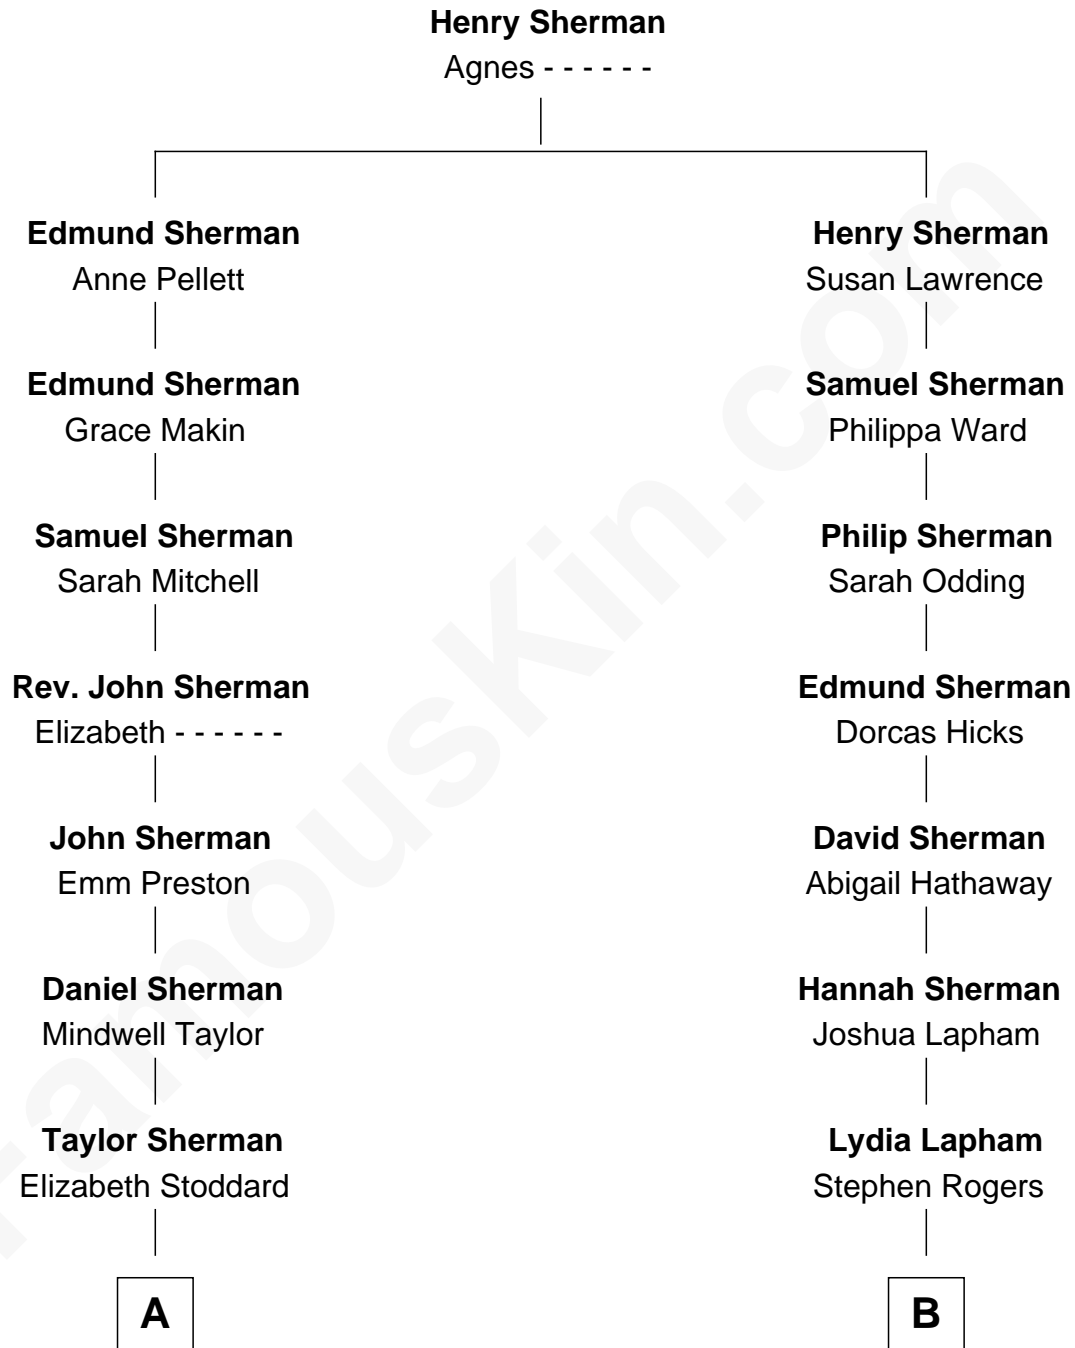

**FamousKin.com**  
**Relationship Chart of**  
**General William Tecumseh Sherman**

*Union Army - U.S. Civil War*

8th cousin 3 times removed of

**Christopher Lloyd**

*Movie Actor*

**A**

**Charles Robert Sherman**

Mary Hoyt

**General William Tecumseh Sherman**

*Union Army - U.S. Civil War*

**B**

**Ruth Rogers**

John Vail

**Samantha Vail**

Henry Griffith Lapham