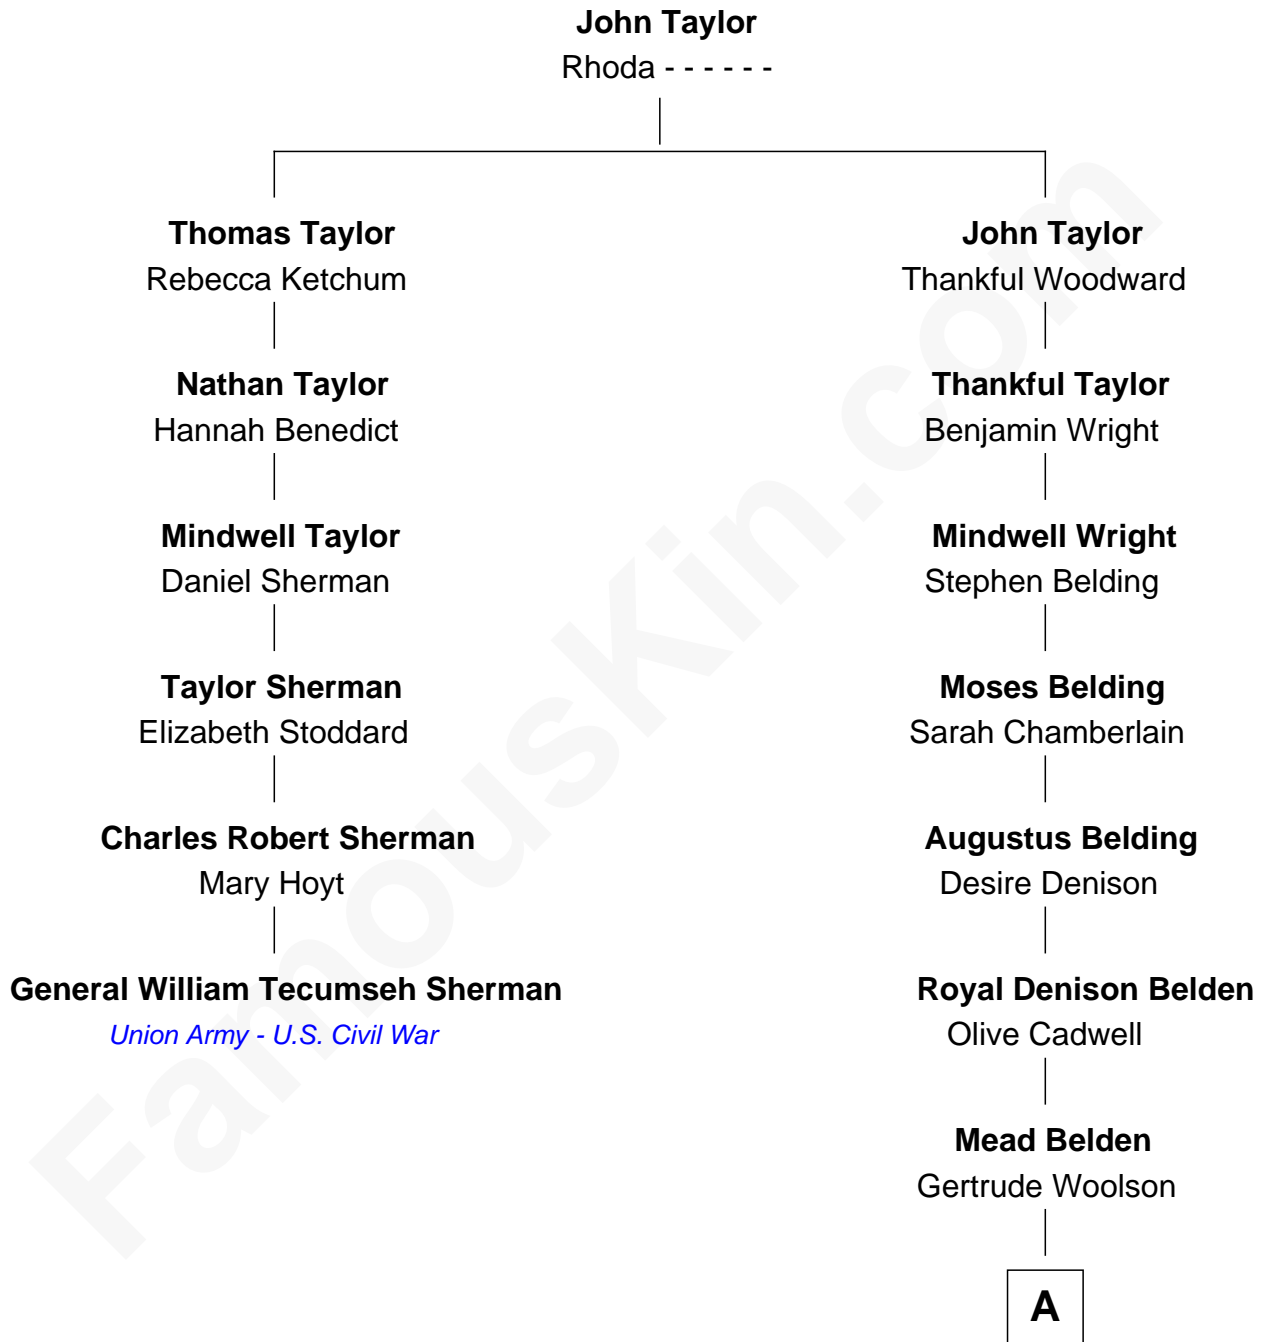

FamousKin.com

Relationship Chart of General William Tecumseh Sherman

Union Army - U.S. Civil War

5th cousin 5 times removed of

Howard Dean

79th Governor of Vermont

A

—
Olive Gertrude Belden

Henry Wigglesworth

—
Sylvia Wigglesworth

James William Maitland

—
Andrea Belden Maitland

Howard Brush Dean

—
Howard Dean

79th Governor of Vermont