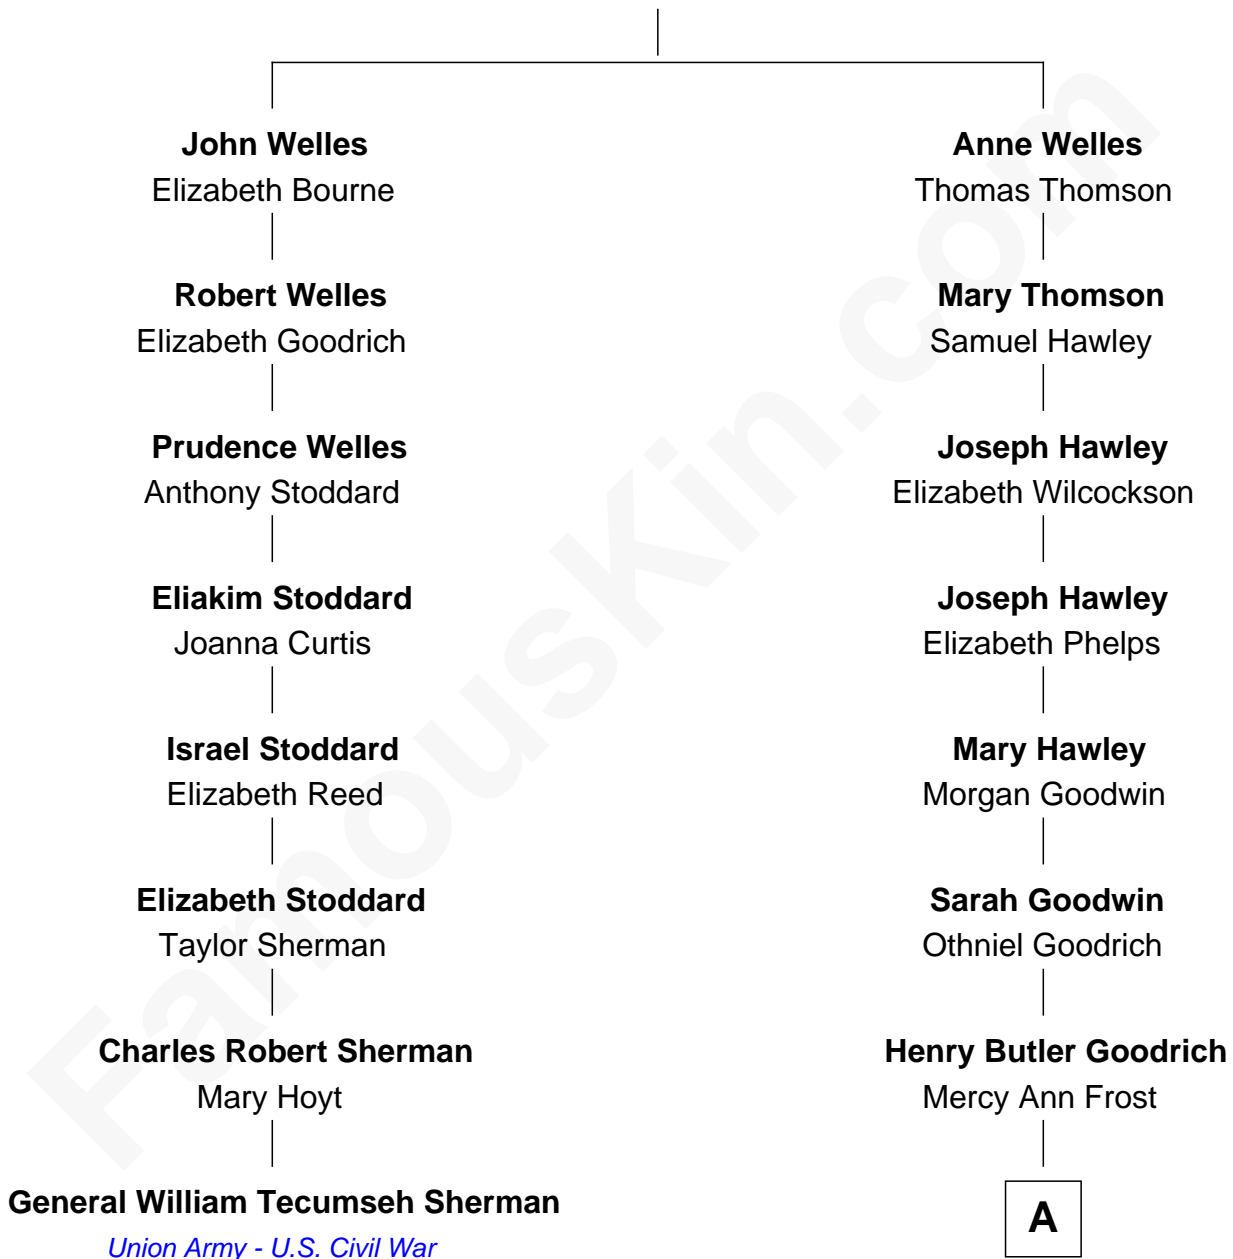

**FamousKin.com**  
**Relationship Chart of**  
**General William Tecumseh Sherman**

*Union Army - U.S. Civil War*

7th cousin 4 times removed of

**Kate Upton**

*Sports Illustrated Swimsuit Cover Model*

**Thomas Welles**

Alice Tomes

A

Emma Frost Goodrich  
George McNaughton Vial

Charles Henry Vial  
Margaret Hastings Tyler

Elizabeth Brooks Vial  
Stephen Edward Upton

Jefferson Matthew Upton  
Shelley Fawn Davis

**Kate Upton**  
*Model and Actress*