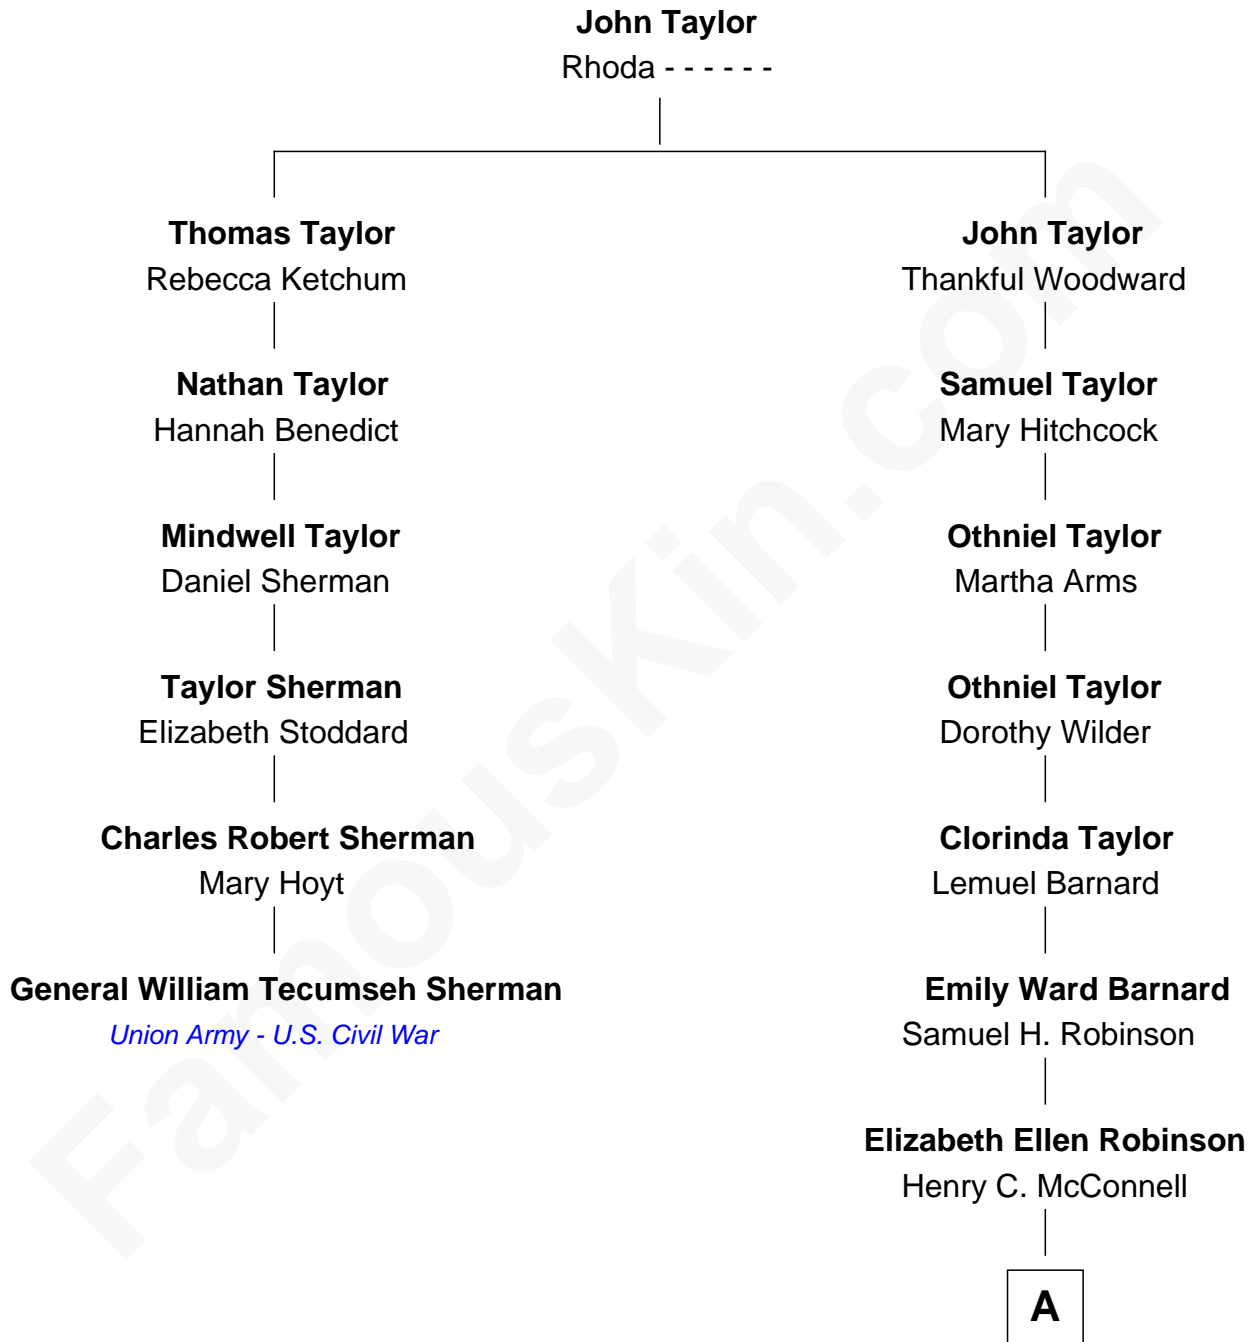

FamousKin.com Relationship Chart of

General William Tecumseh Sherman

Union Army - U.S. Civil War

5th cousin 3 times removed of

Lillian Gish

Stage, TV and Movie Actress

A

|
Mary Robinson McConnell

James Lee Gish

|
Lillian Gish

Stage, TV and Movie Actress

FamousKin.com