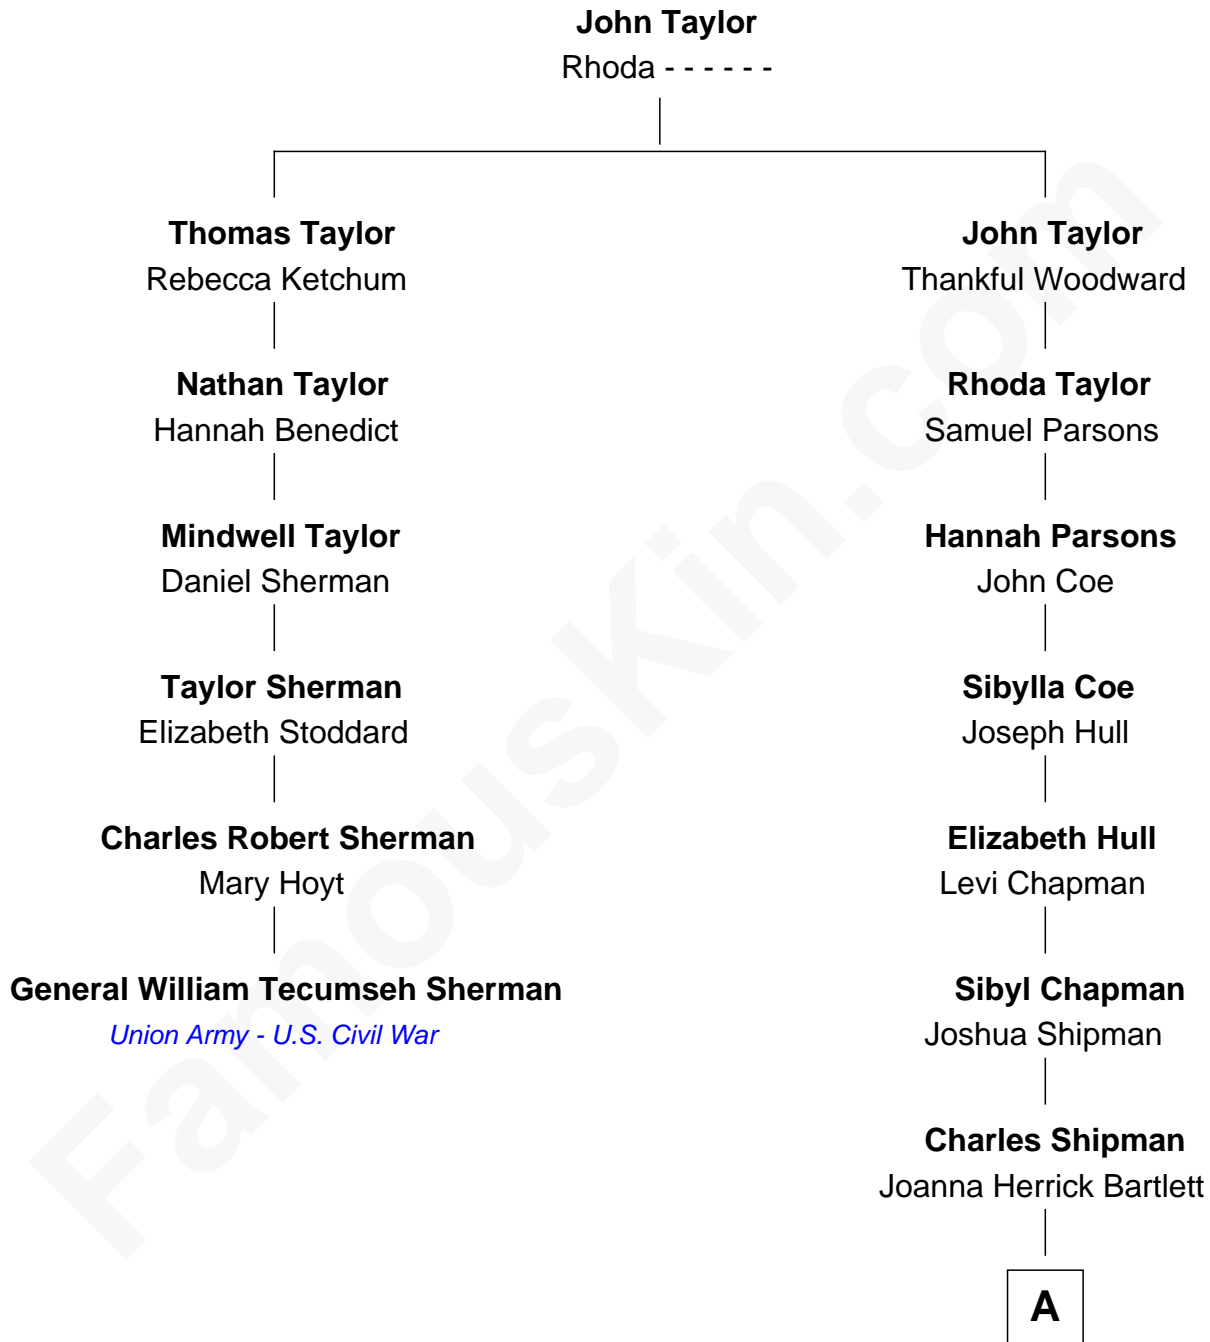

FamousKin.com Relationship Chart of

General William Tecumseh Sherman

Union Army - U.S. Civil War

5th cousin 4 times removed of

Charles Dawes

30th U.S. Vice-President

A

Betsey Sibyl Shipman

Beman Gates

Mary Beman Gates

Brig. Gen. Rufus R. Dawes

Charles Dawes

30th U.S. Vice-President

FamousKin.com