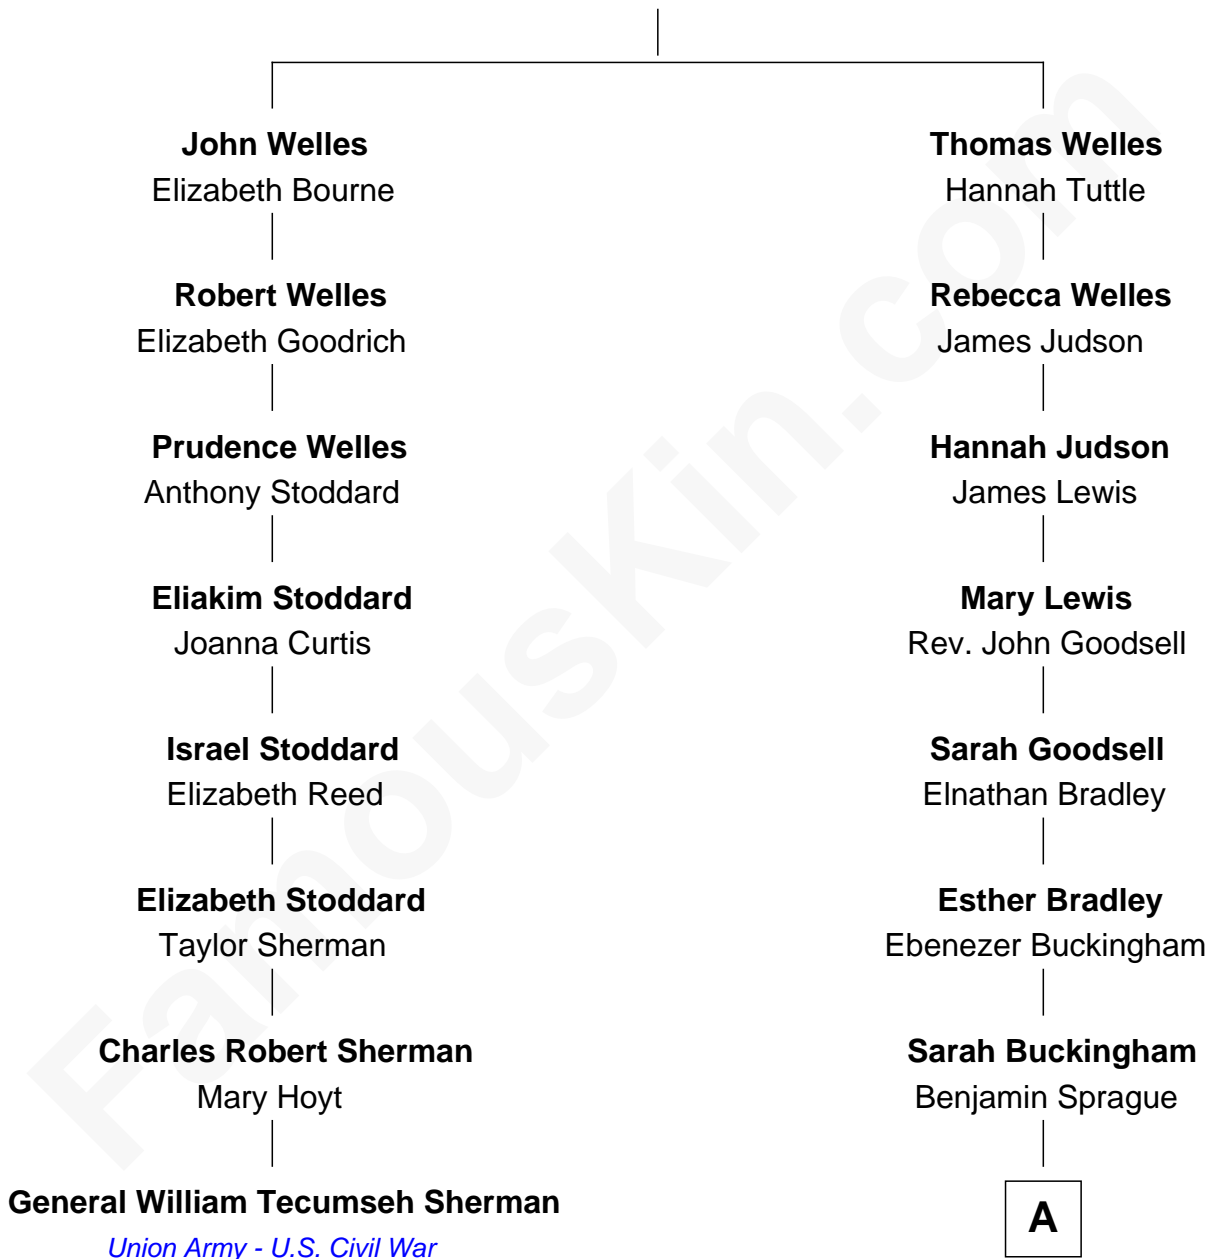

**FamousKin.com**  
**Relationship Chart of**  
**General William Tecumseh Sherman**

*Union Army - U.S. Civil War*

7th cousin 4 times removed of

**Lucille Ball**

*TV Actress - "I Love Lucy"*

**Thomas Welles**

Alice Tomes

**A**

**James B. Sprague**

Angeline S. Greene

**Helen Sabina Sprague**

William C Orcutt

**Flora Belle Orcutt**

Frederick Charles Hunt

**Desiree Evelyn Hunt**

Henry Durrell Ball

**Lucille Ball**

*TV Actress - "I Love Lucy"*