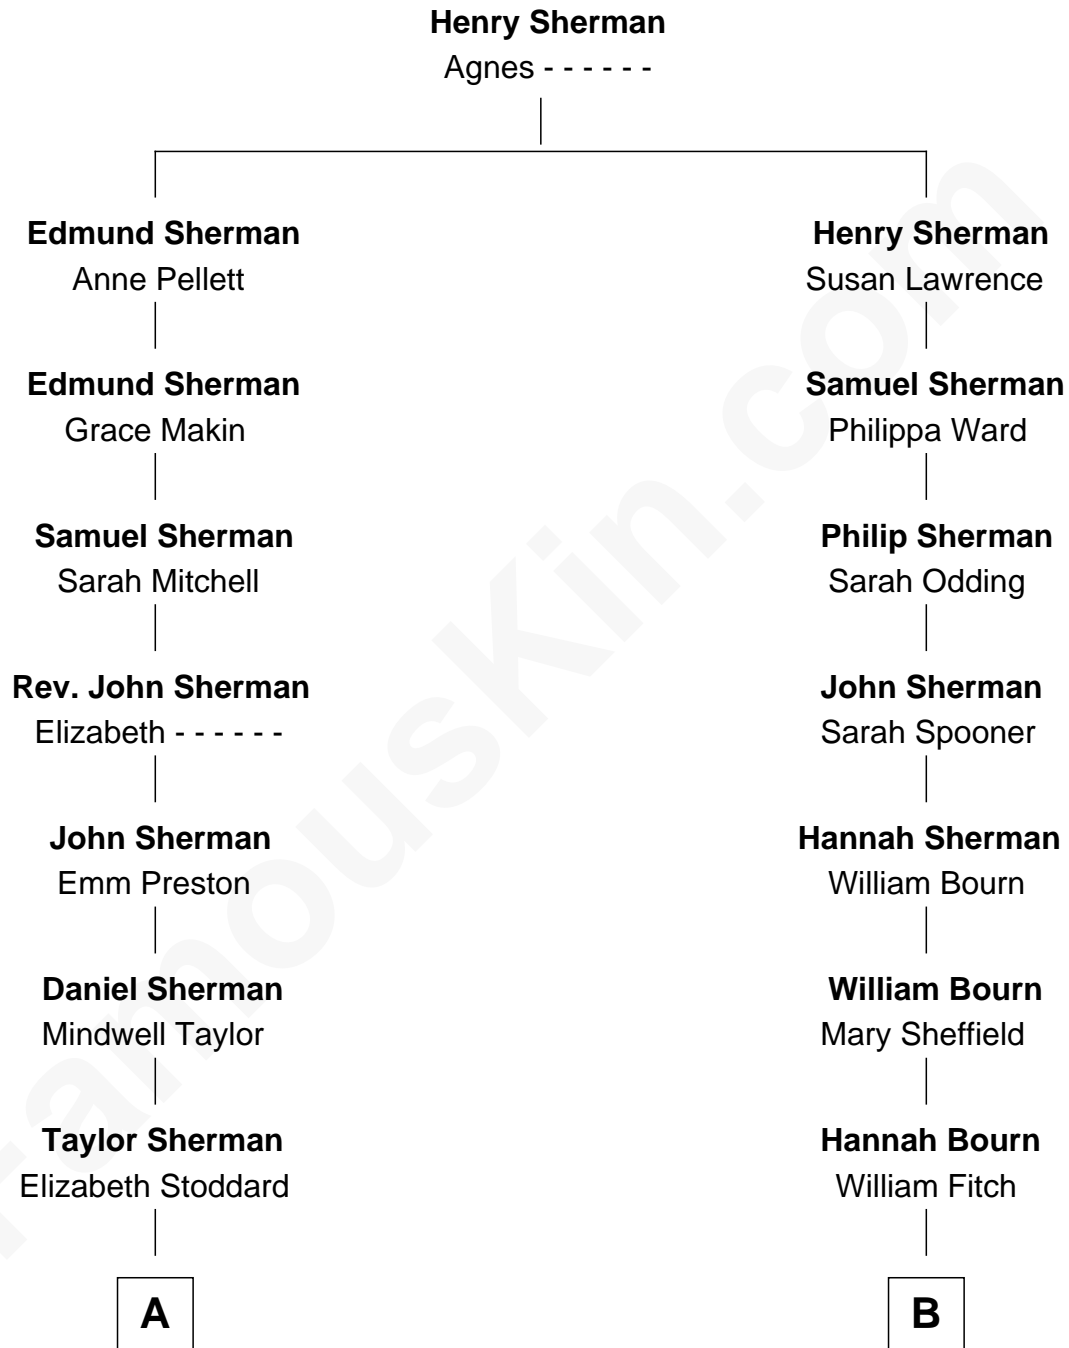

FamousKin.com
Relationship Chart of
General William Tecumseh Sherman

Union Army - U.S. Civil War

8th cousin 6 times removed of

Jeb Bush

43rd Governor of Florida

A

Charles Robert Sherman

Mary Hoyt

General William Tecumseh Sherman

Union Army - U.S. Civil War

B

Anna Fitch

Isaac Pierce

Levi Pierce

Betsey S. Wheeler

Elizabeth Slade Pierce

Cortland Philip Livingston Butler

Mary Elizabeth Butler

Robert Emmet Sheldon

Flora Sheldon

Samuel Prescott Bush

Prescott Sheldon Bush

Dorothy Wear Walker

George Herbert Walker Bush