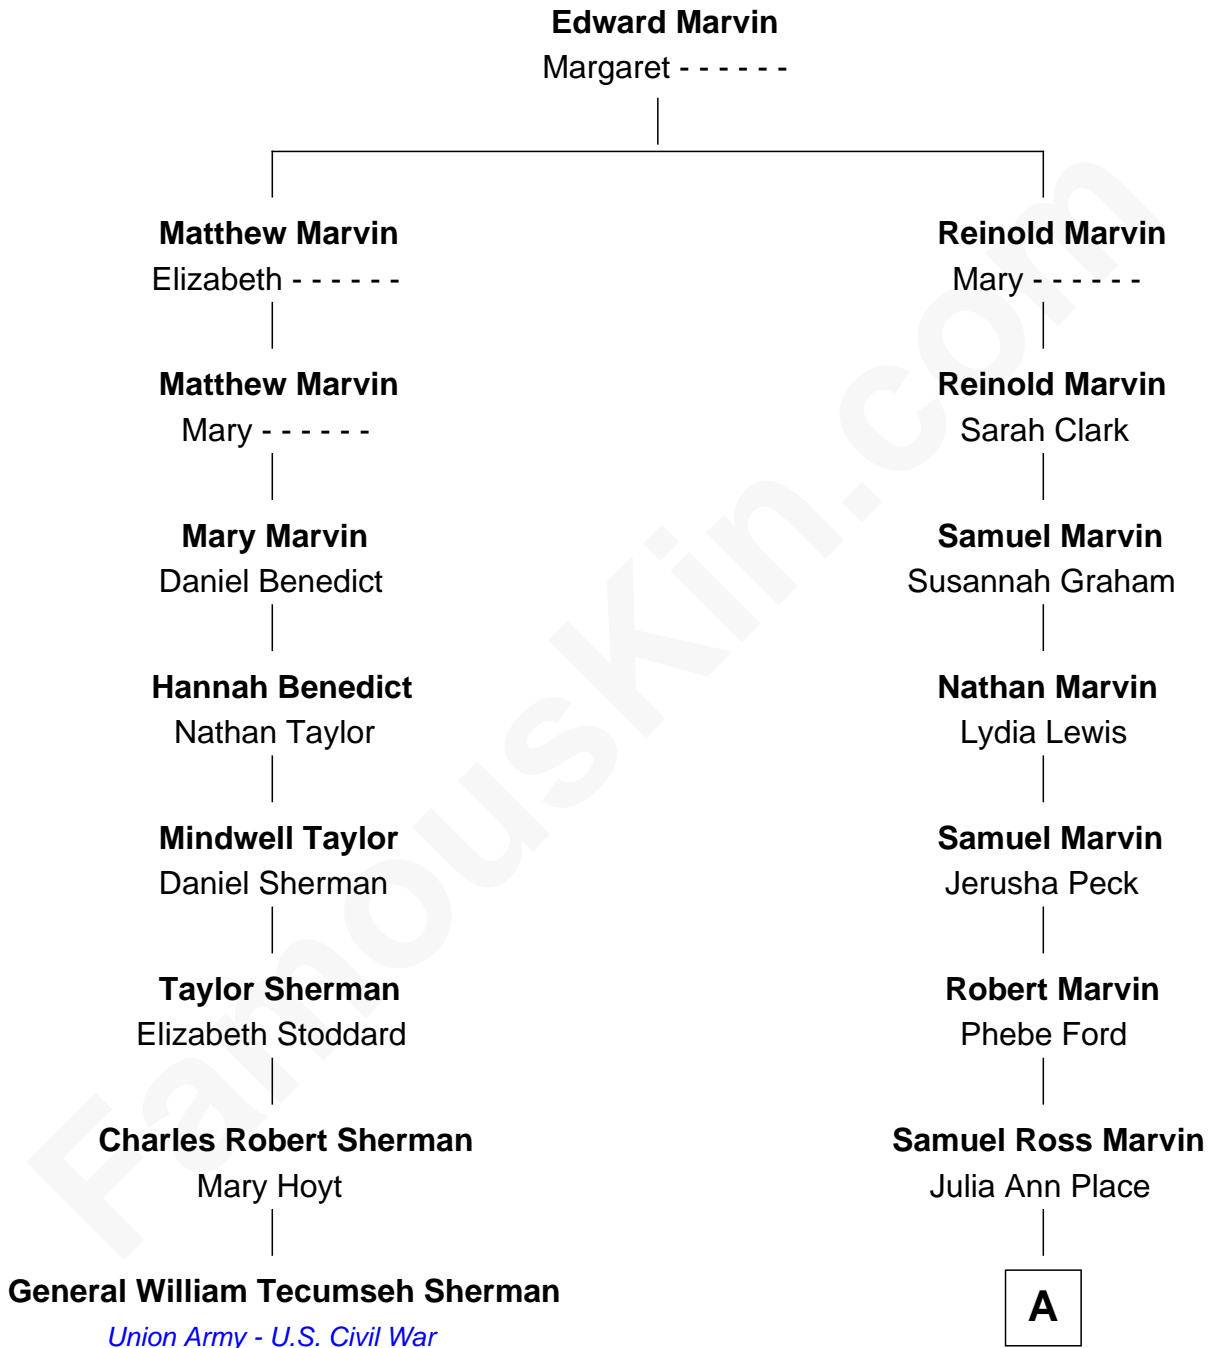

FamousKin.com

Relationship Chart of

General William Tecumseh Sherman

Union Army - U.S. Civil War

7th cousin 4 times removed of

Jeb Bush

43rd Governor of Florida

A

Jerome Place Marvin

Martha Ann Stokes

Mabel Marvin

Scott Pierce

Marvin Pierce

Pauline Robinson

Barbara Pierce

George Herbert Walker Bush