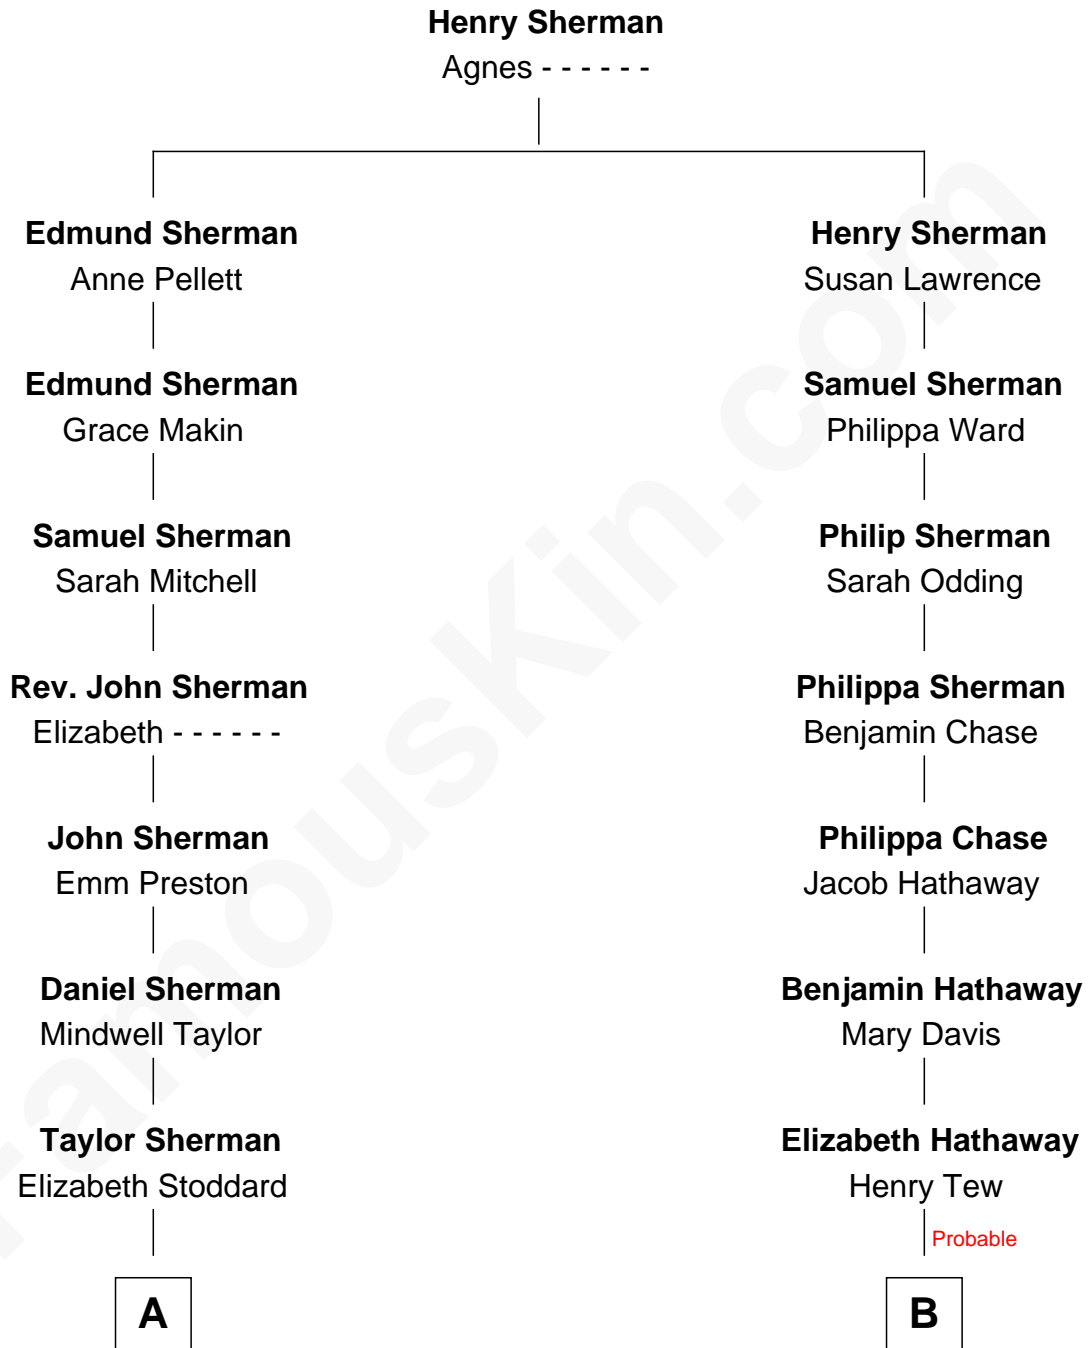

**FamousKin.com**  
**Relationship Chart of**  
**General William Tecumseh Sherman**

*Union Army - U.S. Civil War*

8th cousin 5 times removed of

**Paget Brewster**  
*TV Actress*

**A**

**Charles Robert Sherman**

Mary Hoyt

**General William Tecumseh Sherman**

*Union Army - U.S. Civil War*

**B**

**William Tew**

Priscilla Fish

**William Henry Tew**

Rhoda Burnham

**Harvey William Tew**

Susan D. Goodrich

**James Dinsmore Tew**

Elinor Edith Bechtel

**John Bechtel Tew**

Valerie Hathaway

**Hathaway Tew**

Galen Brewster

**Paget Brewster**

*TV Actress*