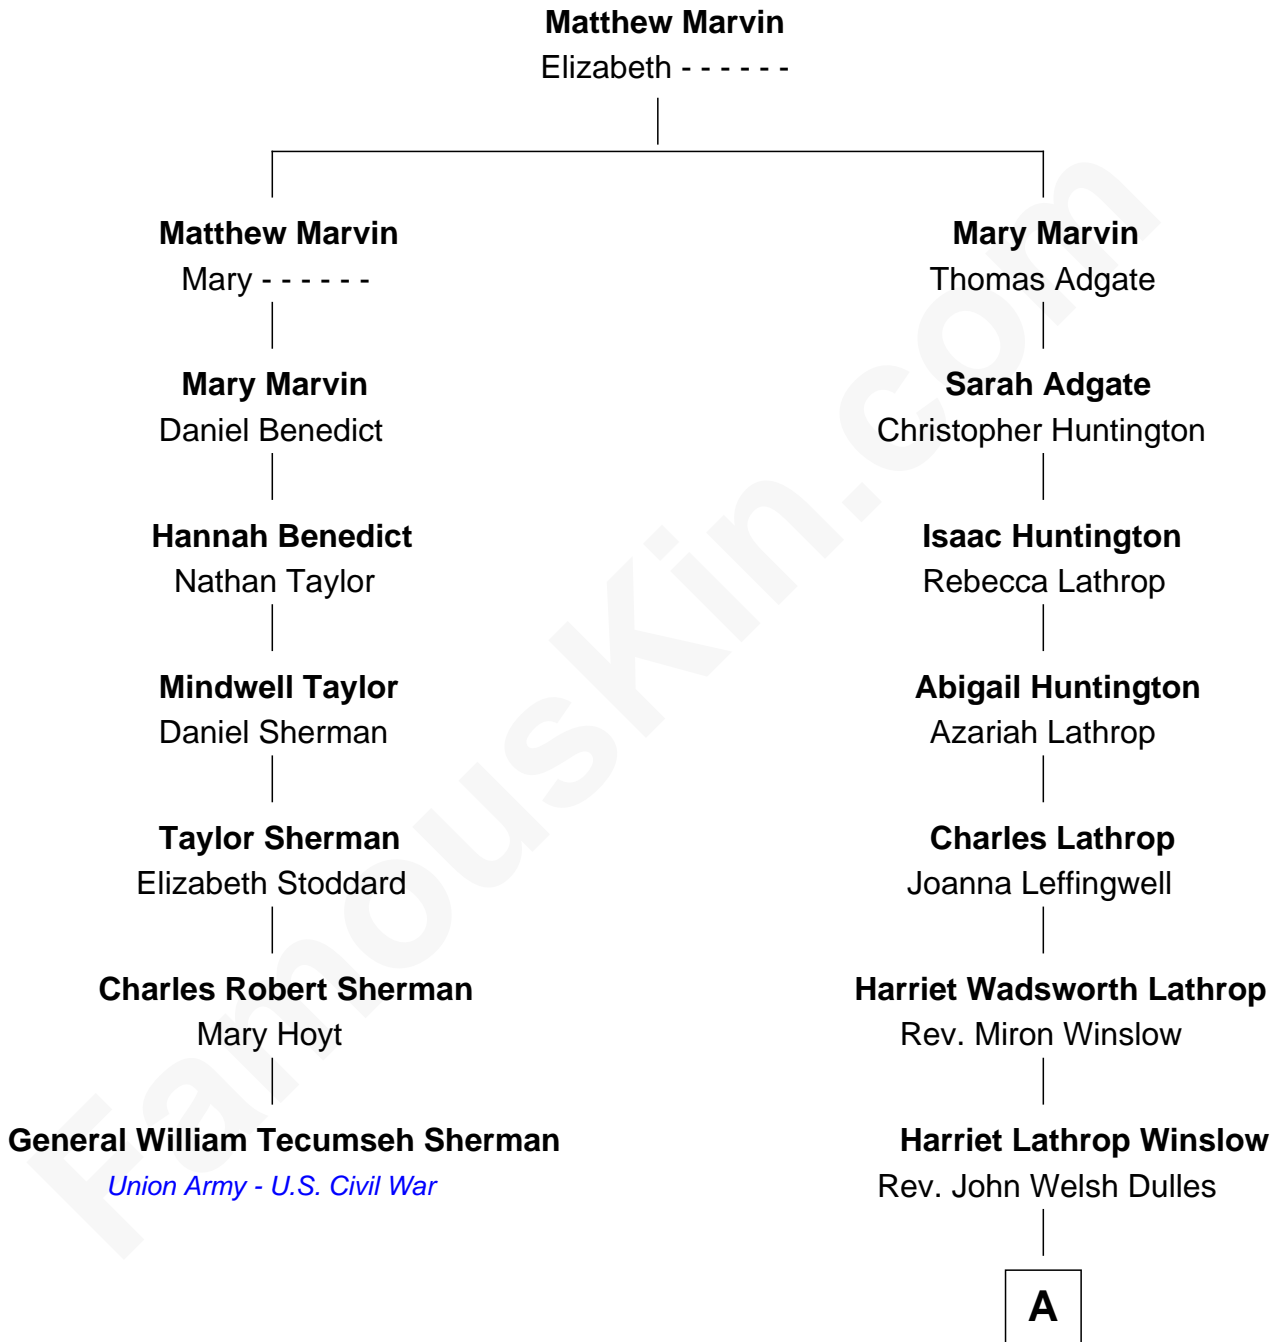

FamousKin.com
Relationship Chart of
General William Tecumseh Sherman

Union Army - U.S. Civil War

6th cousin 2 times removed of

John Foster Dulles

52nd U.S. Secretary of State

A

Allen Macy Dulles
Edith Foster

John Foster Dulles
52nd U.S. Secretary of State

FamousKin.com