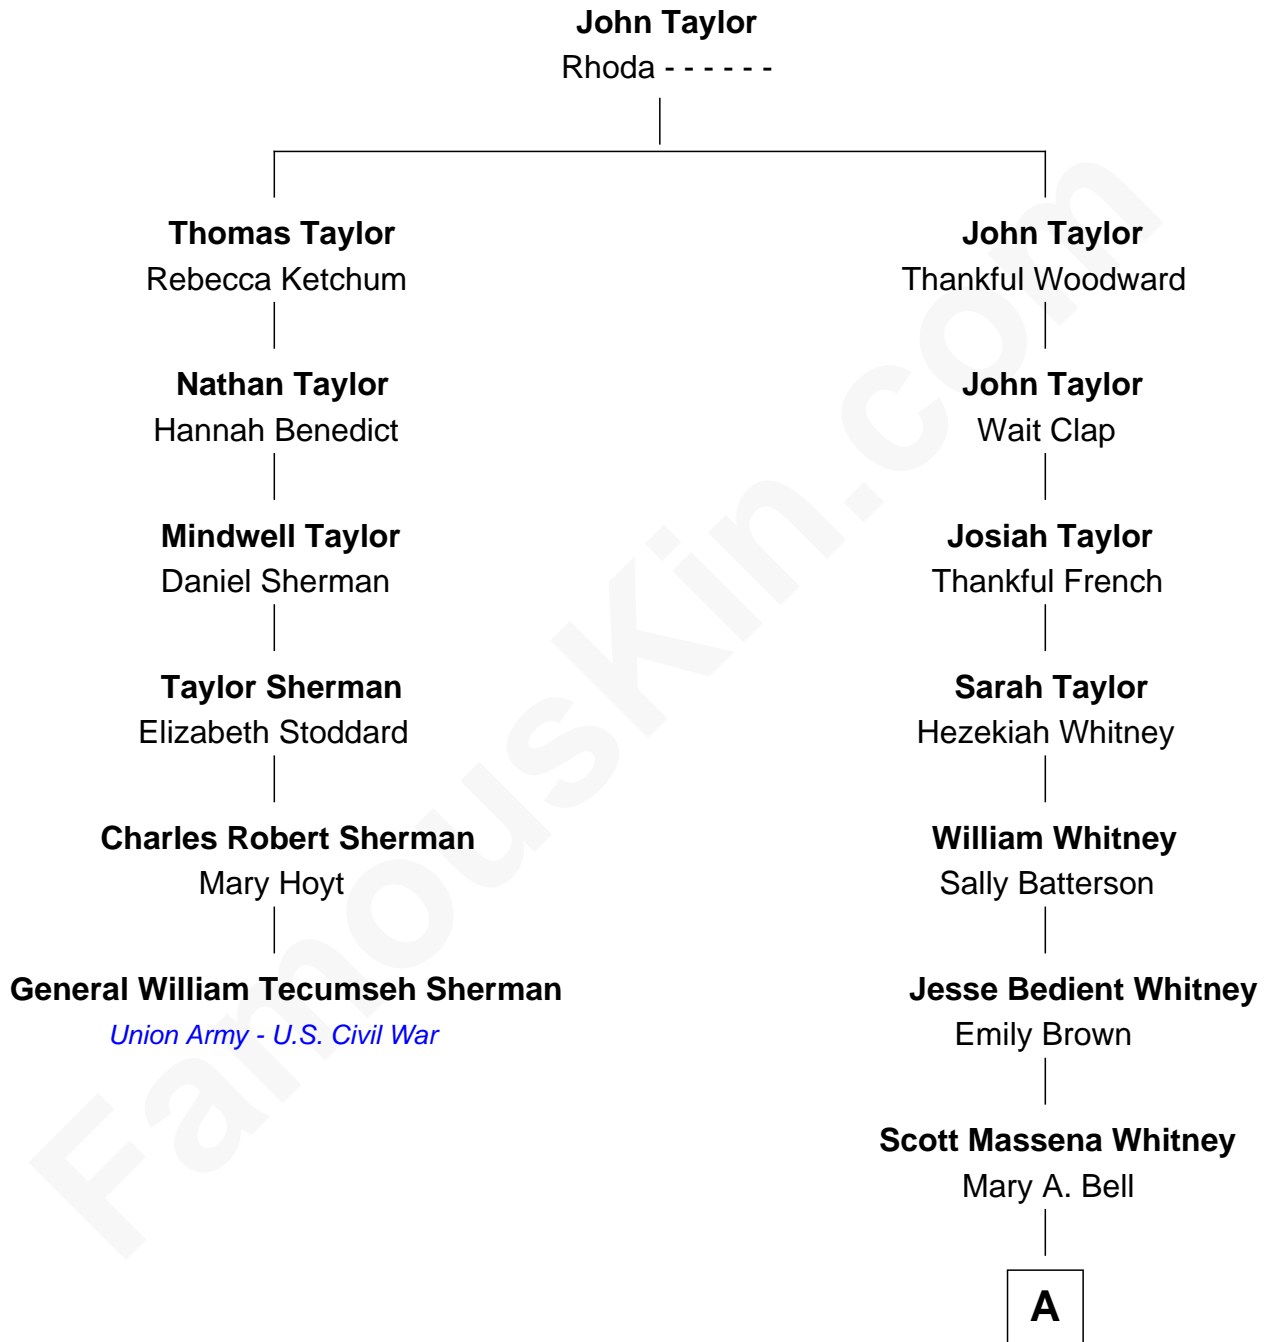

FamousKin.com

Relationship Chart of General William Tecumseh Sherman

Union Army - U.S. Civil War

5th cousin 5 times removed of

Mike Huckabee

44th Governor of Arkansas

A

Charles O. Whitney

Sarah R. Sickler

Eva Lorena Whitney

William Thomas Elder

Mae Elder

Dorsey Wiles Huckabee

Mike Huckabee

44th Governor of Arkansas