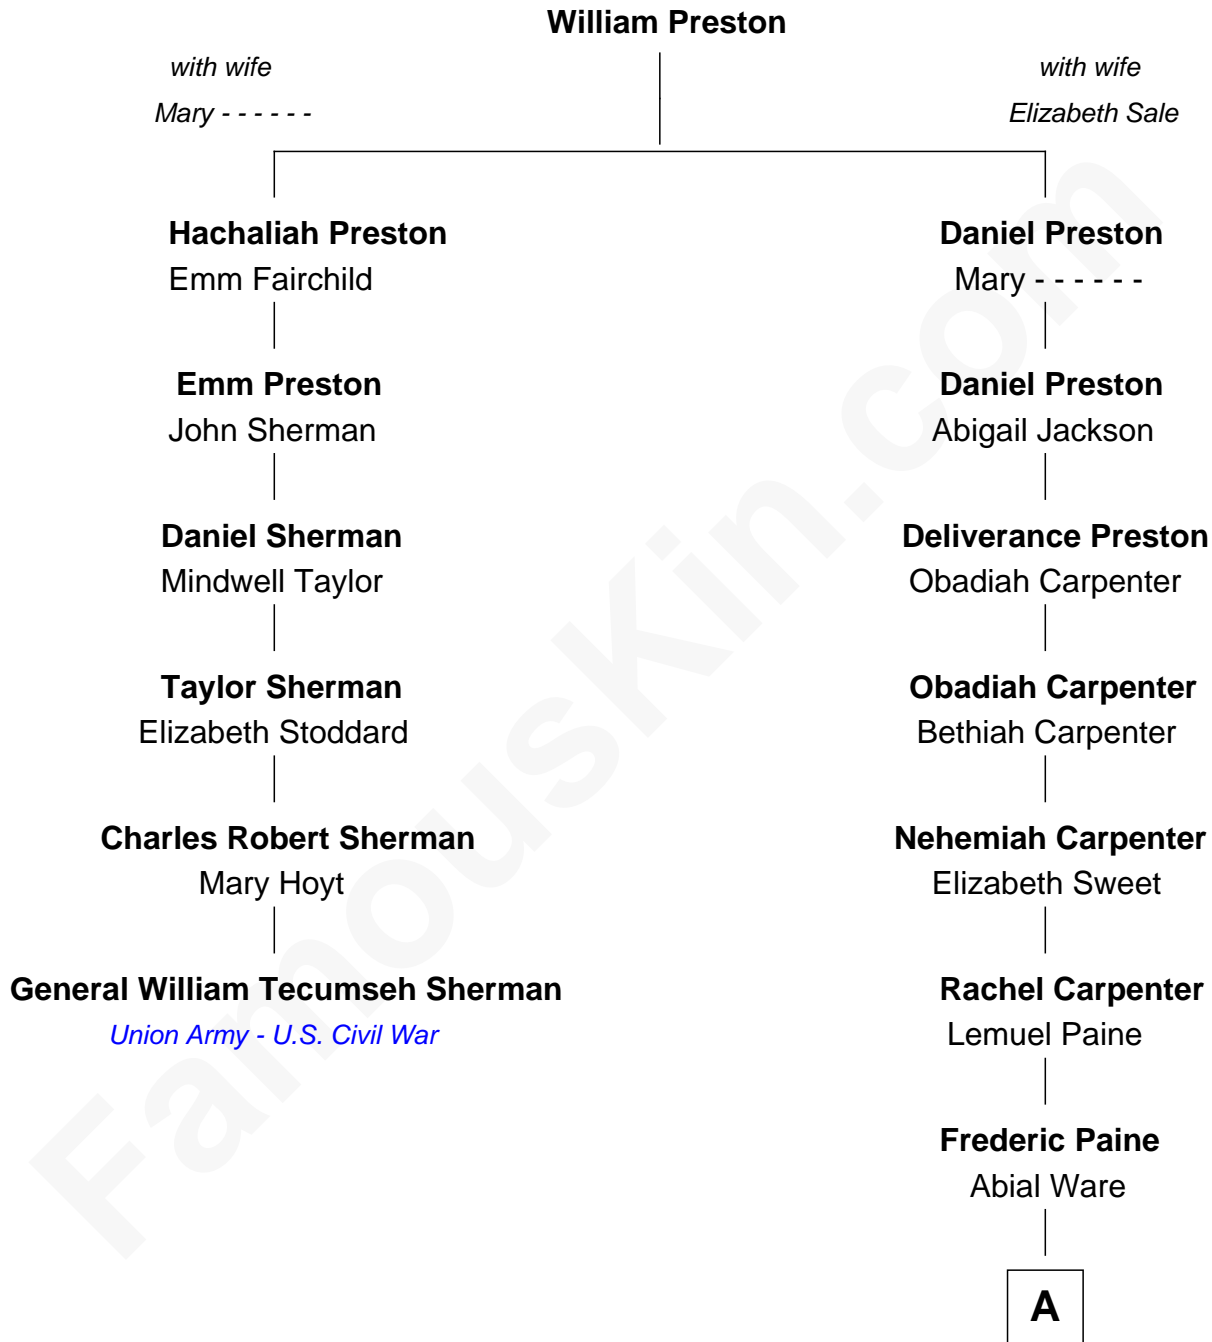

FamousKin.com

Relationship Chart of General William Tecumseh Sherman

Union Army - U.S. Civil War

5th cousin 6 times removed of

Amy Grant

Christian/Pop Singer and Songwriter

A

Timothy Otis Paine

Agnes Howard

Isabel Paine

Henry Hastings Grant

Otis Paine Grant

Mizella Burton

Dr. Burton Paine Grant

Gloria Dean Napier

Amy Grant

Christian/Pop Singer and Songwriter