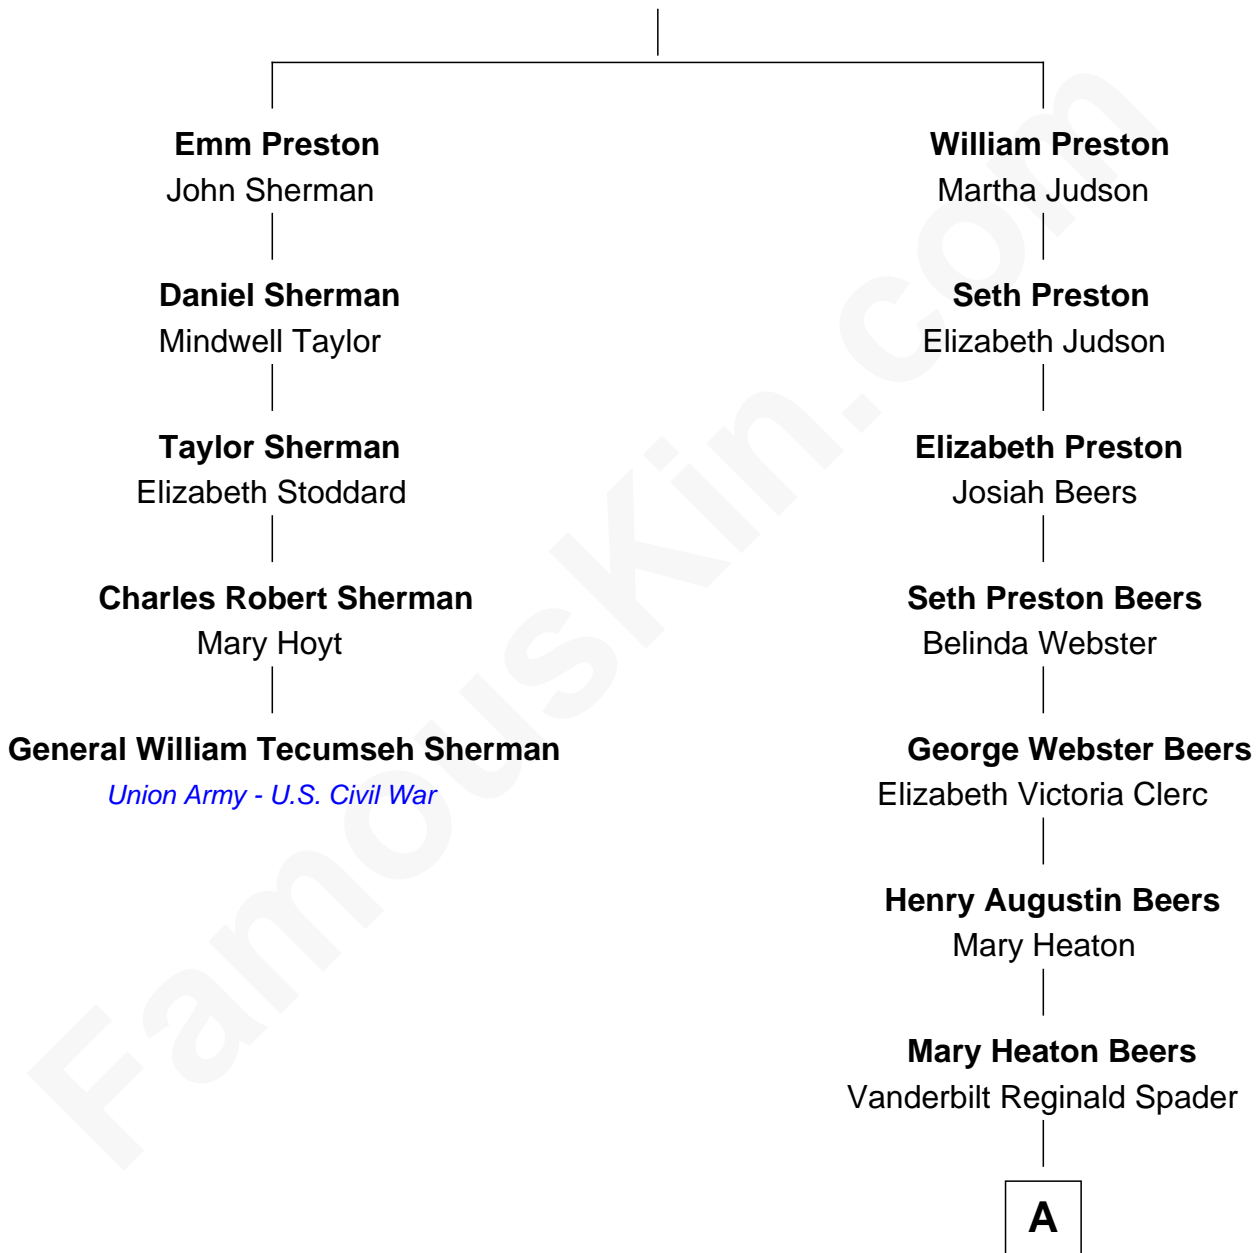

## Relationship Chart of General William Tecumseh Sherman

*Union Army - U.S. Civil War*

4th cousin 4 times removed of

**James Spader**

*TV and Movie Actor*

**Hachaliah Preston**

Emm Fairchild

A

Stoddard Greenwood Spader

Jean Fraser

James Spader

*TV and Movie Actor*

FamousKin.com