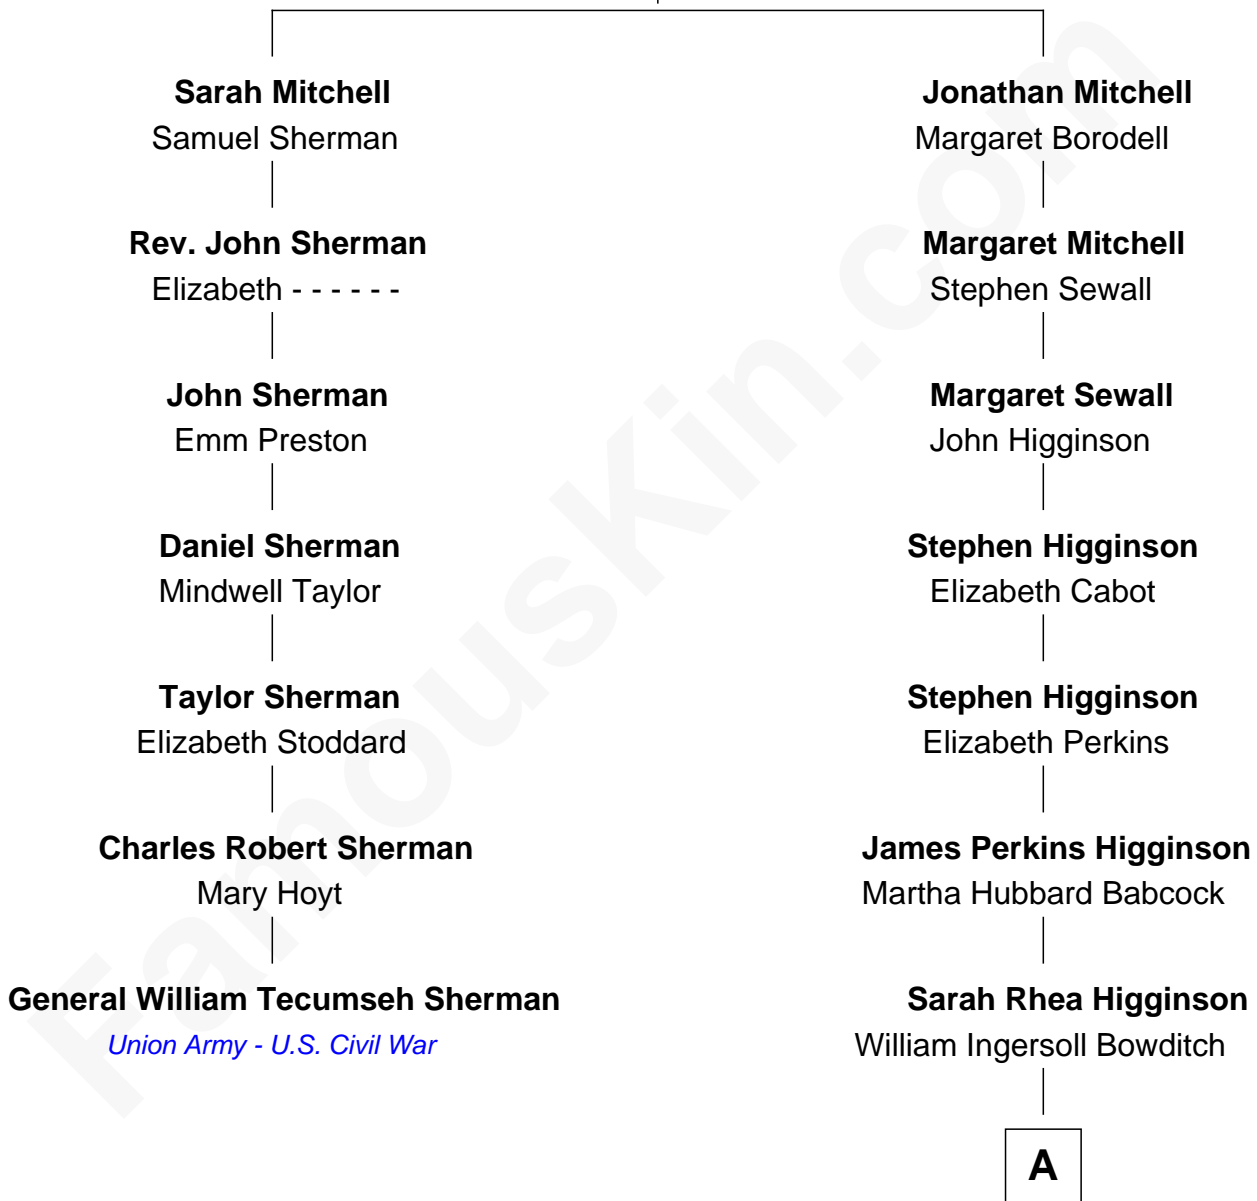

FamousKin.com
Relationship Chart of
General William Tecumseh Sherman

Union Army - U.S. Civil War

6th cousin 4 times removed of

James Spader

TV and Movie Actor

Matthew Mitchell

Susan Wood

A

Frederic Channing Bowditch

Elizabeth Thompson Forster

Elizabeth Higginson Bowditch

James Randall Fraser

Jean Fraser

Stoddard Greenwood Spader

James Spader

TV and Movie Actor