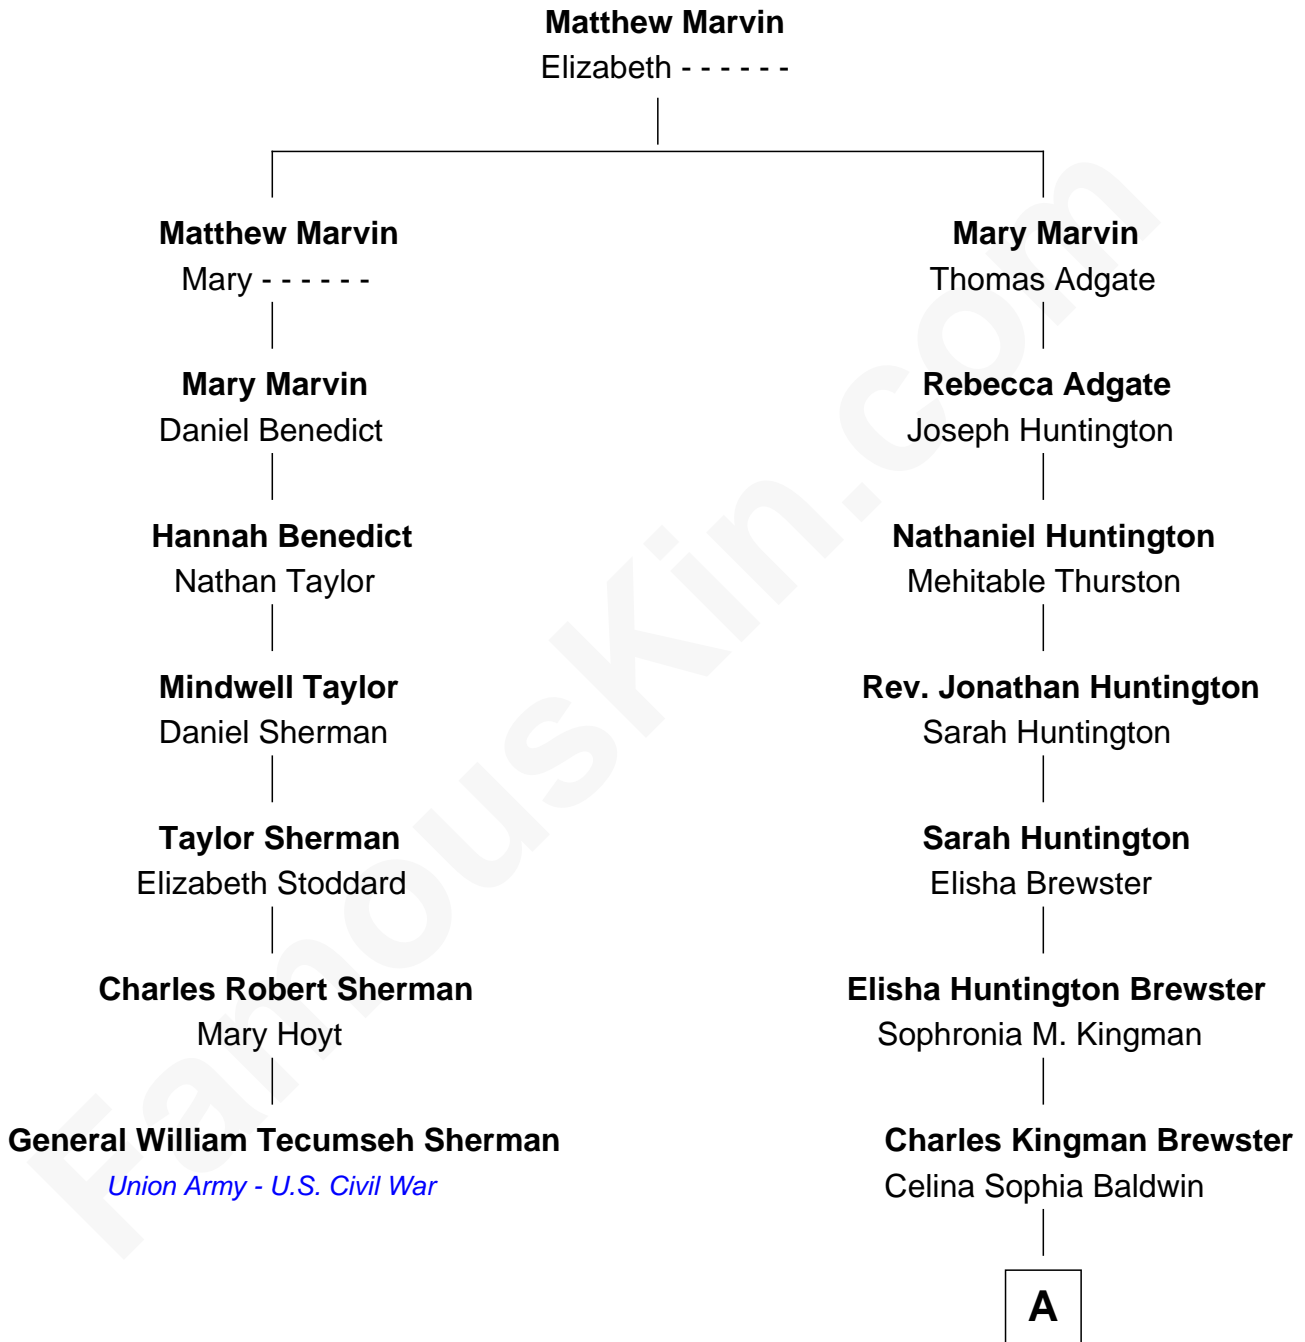

FamousKin.com
Relationship Chart of
General William Tecumseh Sherman

Union Army - U.S. Civil War

6th cousin 4 times removed of

Jordana Brewster

TV and Movie Actress

A

Kingman Brewster
Florence Foster Besse

Kingman Brewster
Mary Louise Phillips

Alden Brewster
Maria João Leão de Sousa

Jordana Brewster
TV and Movie Actress