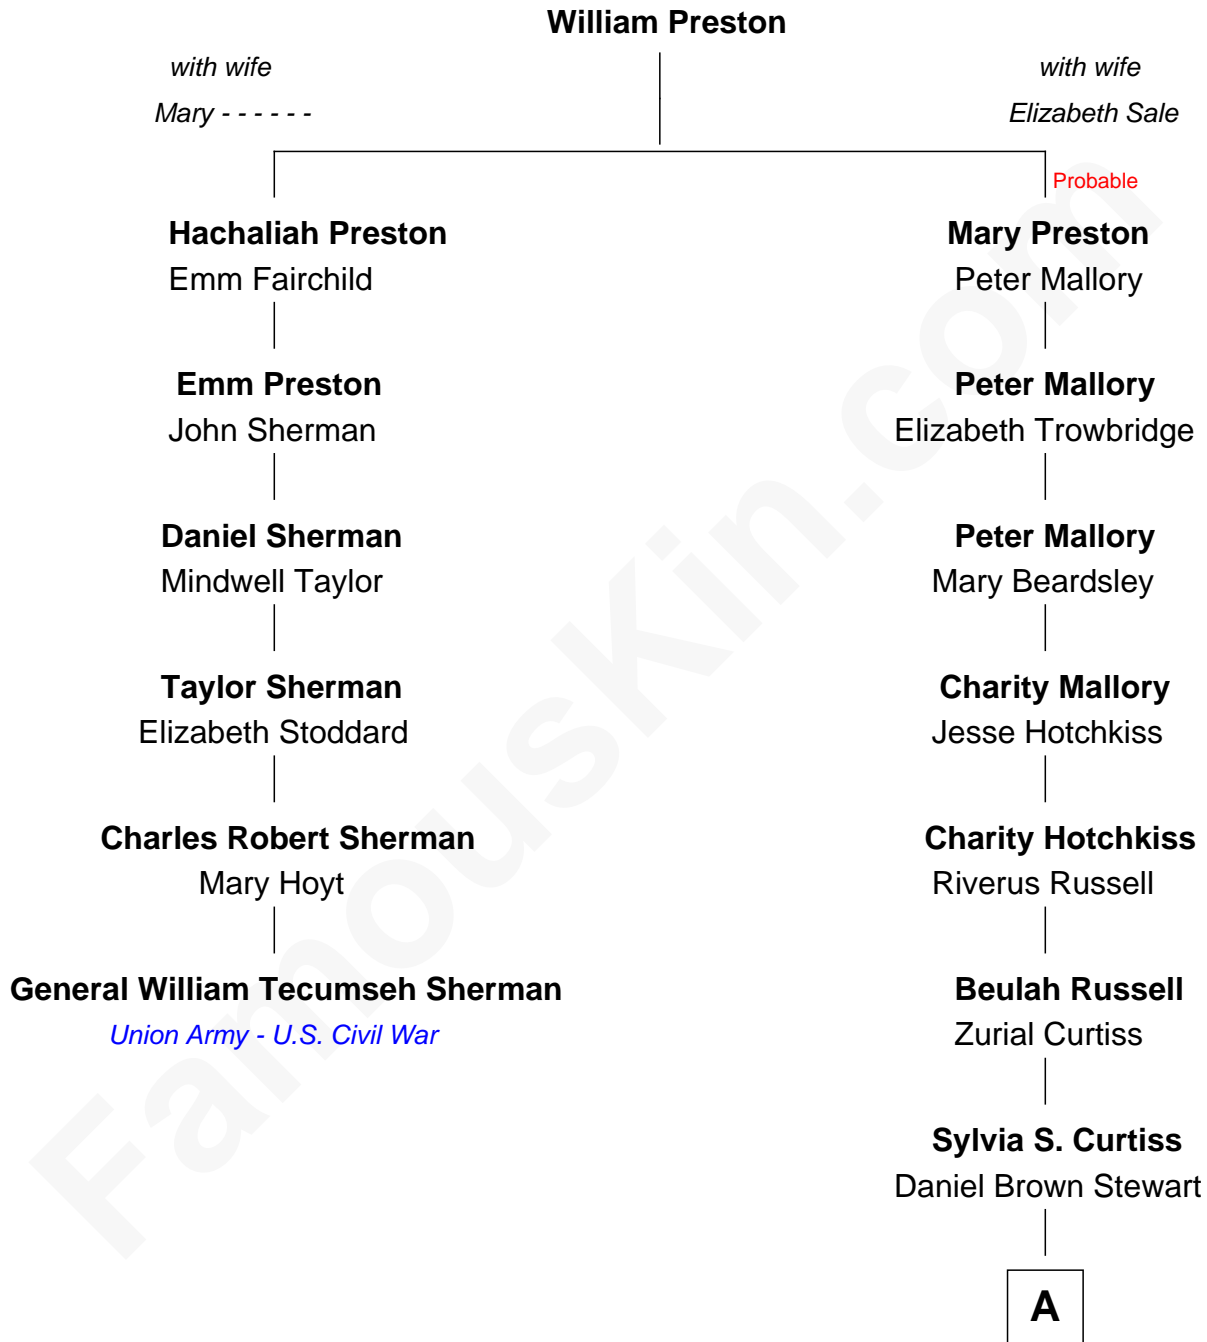

FamousKin.com

Relationship Chart of

General William Tecumseh Sherman

Union Army - U.S. Civil War

5th cousin 6 times removed of

Edward Norton

Movie Actor

A

—
Cora Anna Stewart

Franklin S. Baals

—
Alice C. Baals

Edward Mower Norton

—
Edward Mower Norton

Betty Kent Harrison

—
Edward Mower Norton

Lydia Robinson Rouse

—
Edward Norton

Movie Actor