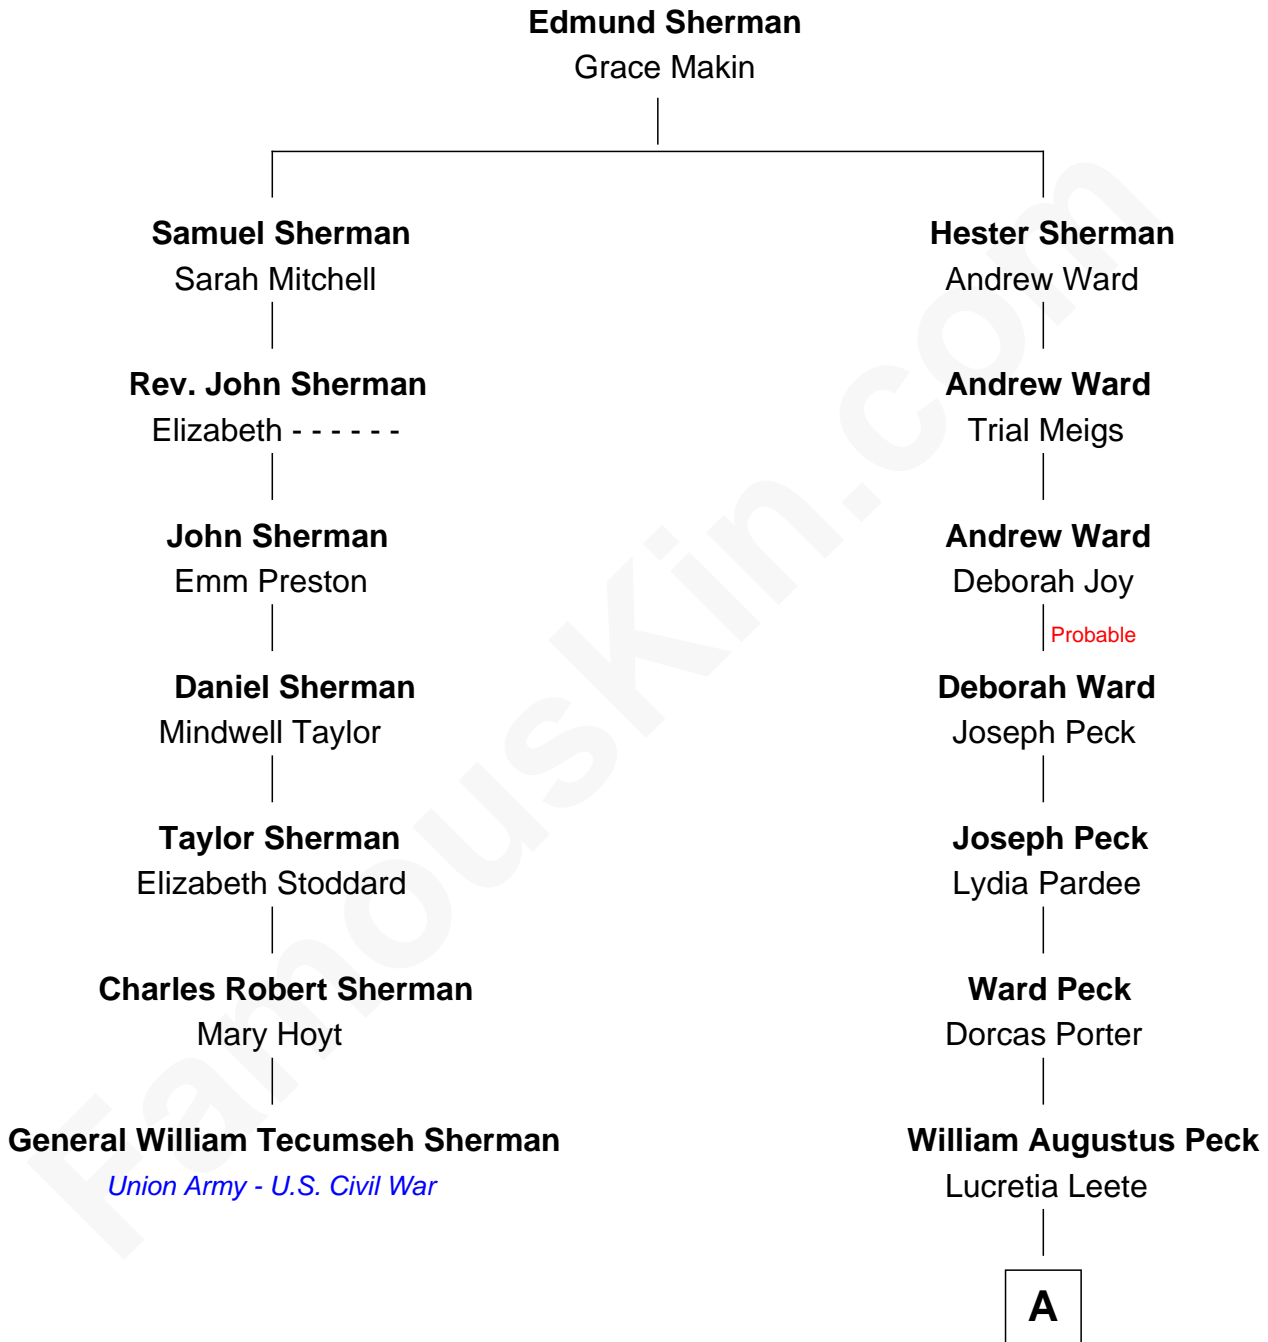

# FamousKin.com

## Relationship Chart of

### General William Tecumseh Sherman

*Union Army - U.S. Civil War*

6th cousin 5 times removed of

**Mizuo Peck**

*TV and Movie Actress*

A

**George Lyman Peck**

Fanny Craft Fosdick