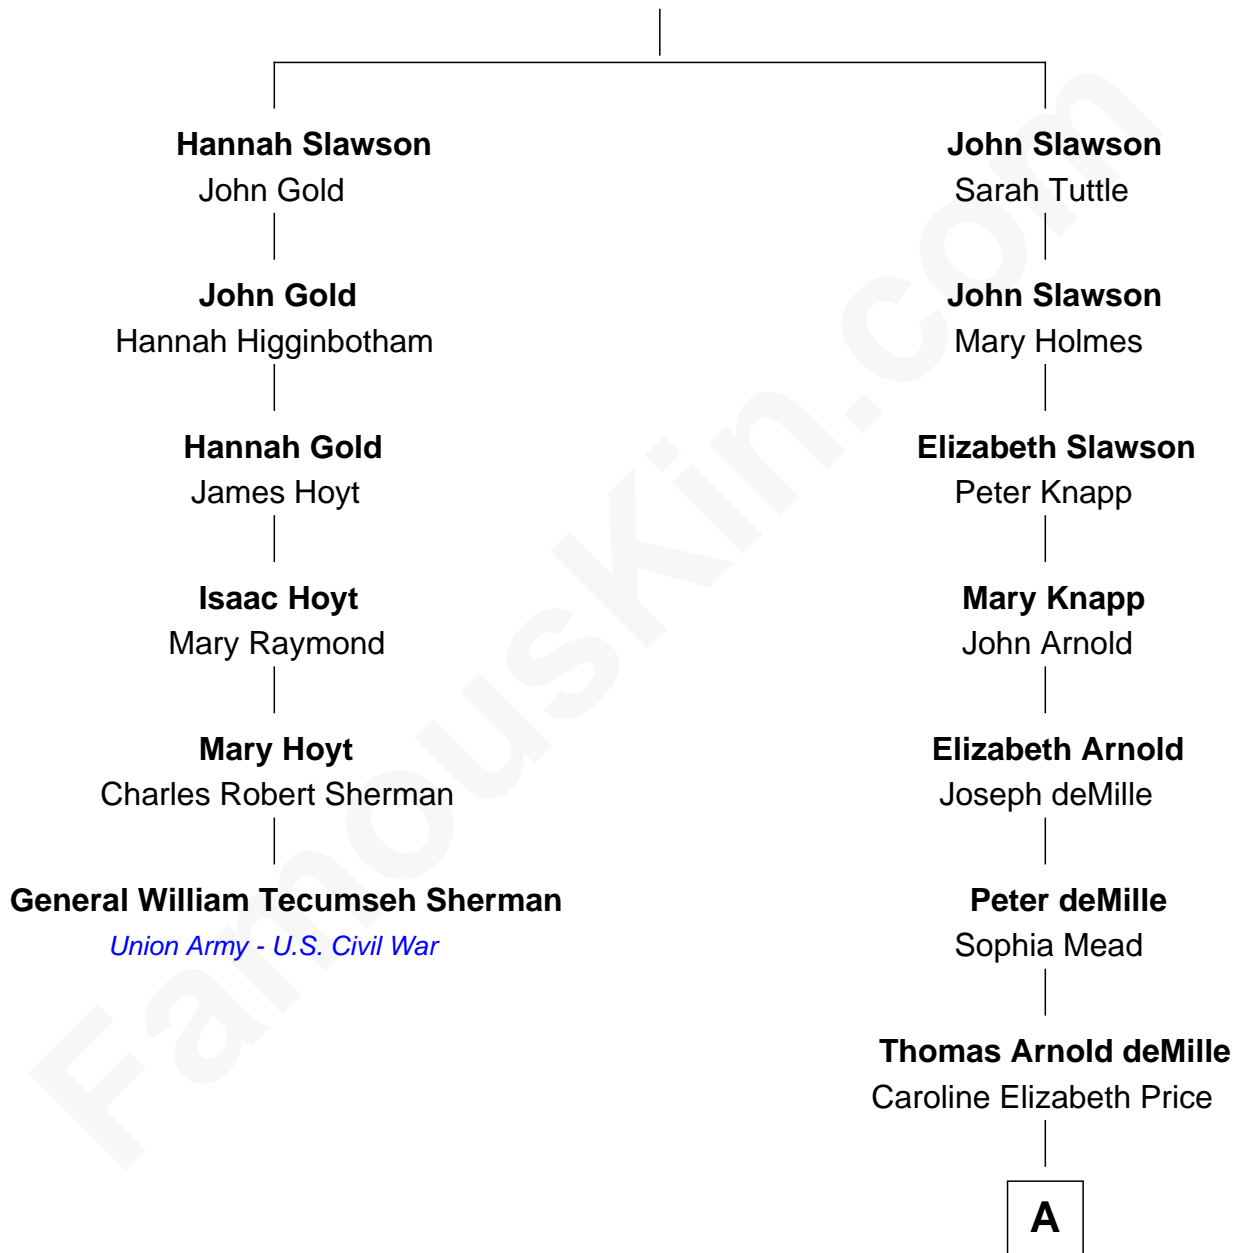

FamousKin.com
Relationship Chart of
General William Tecumseh Sherman

Union Army - U.S. Civil War

5th cousin 4 times removed of

Cecil B. DeMille

American Film Director

George Slawson

A

William Edward deMille
Margaret Mutter Blount Hoyt

Henry Churchill deMille
Matilda Beatrice Samuel

Cecil B. DeMille
American Film Director

FamousKin.com