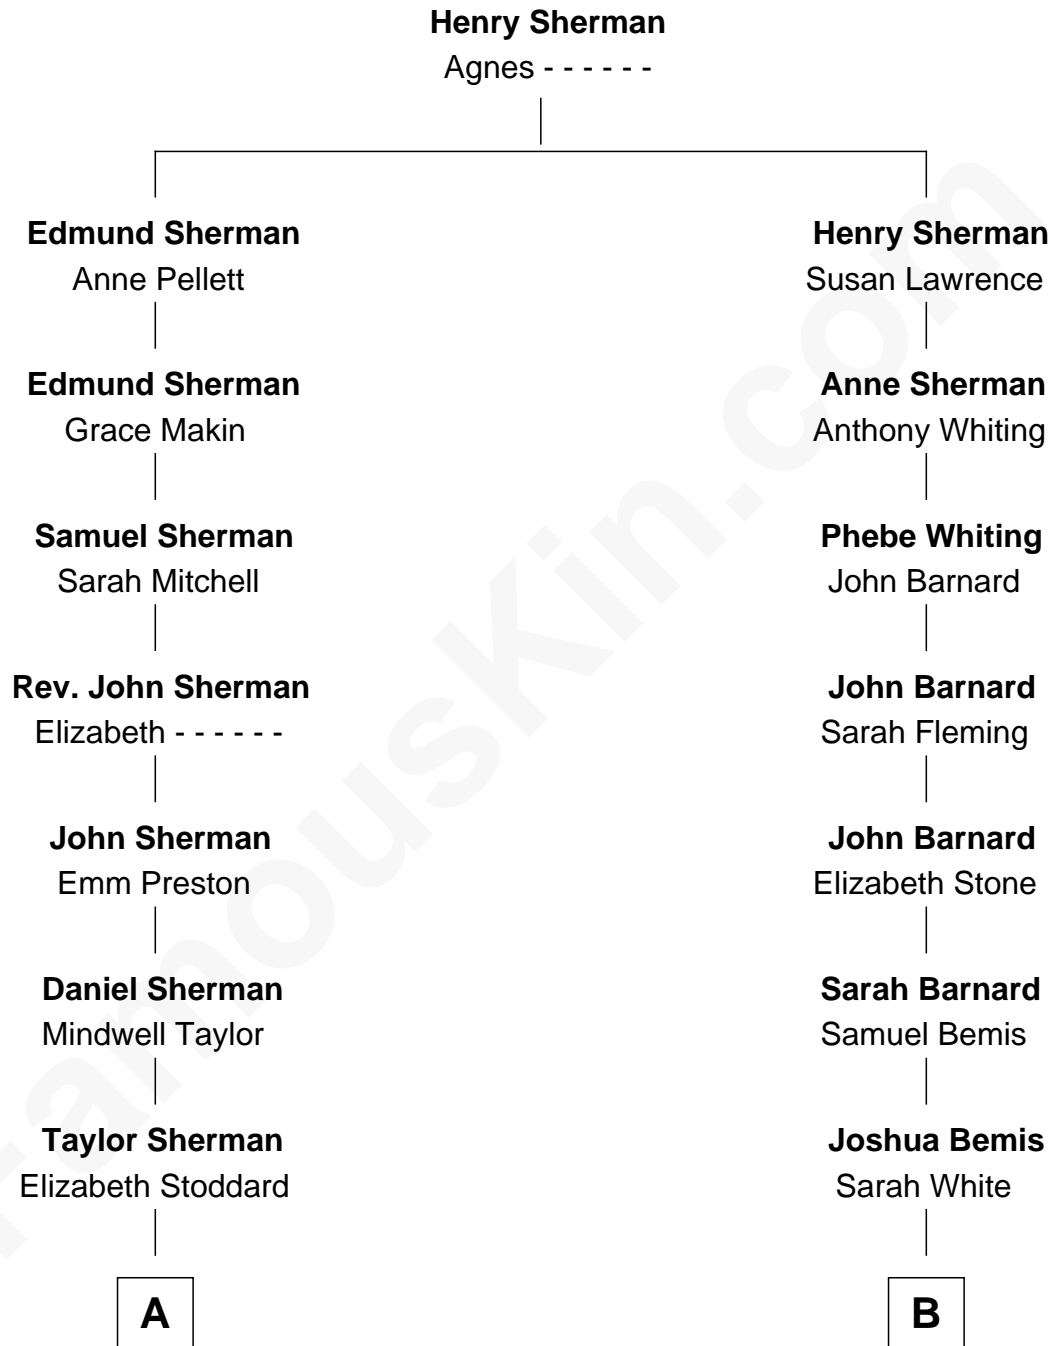

FamousKin.com Relationship Chart of

General William Tecumseh Sherman

Union Army - U.S. Civil War

8th cousin 1 time removed of

Elias Howe

Inventor, Lockstitch Sewing Machine

A

Charles Robert Sherman

Mary Hoyt

General William Tecumseh Sherman

Union Army - U.S. Civil War

B

Fanny Bemis

Elijah Howe

Dr. Elias Howe

Polly Bemis

Elias Howe

Inventor, Lockstitch Sewing Machine

FamousKin.com