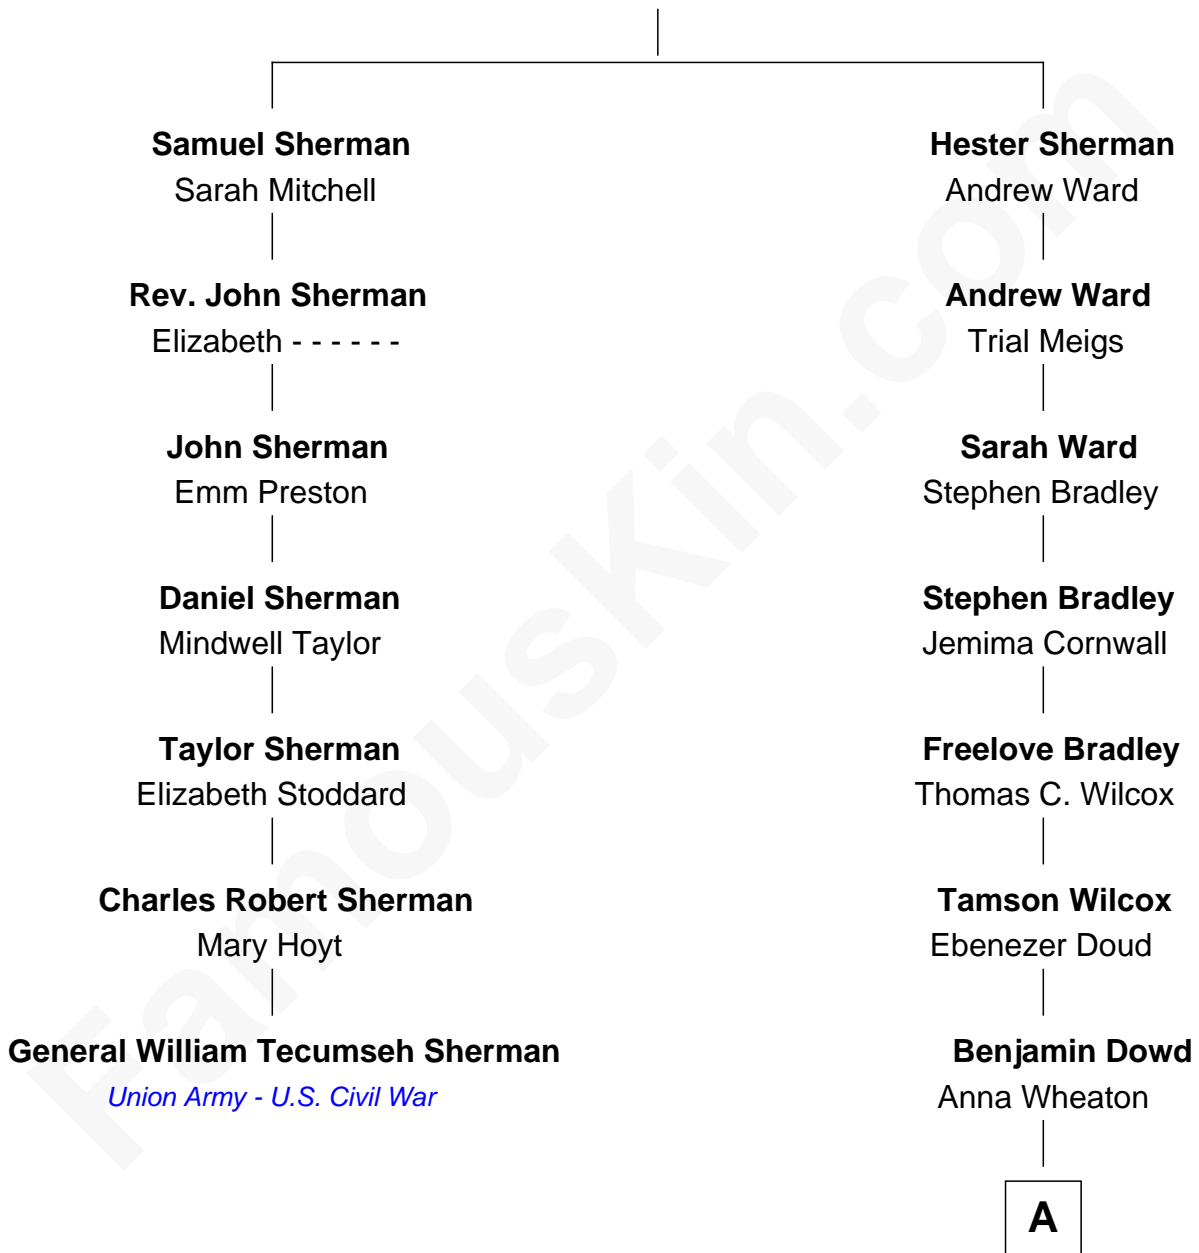

FamousKin.com
Relationship Chart of
General William Tecumseh Sherman

Union Army - U.S. Civil War

6th cousin 5 times removed of

Bob Taft

67th Governor of Ohio

Edmund Sherman

Grace Makin

A

Martha Wheaton Dowd

Samuel Dwight Bowers

Lloyd Wheaton Bowers

Louise Bennett Wilson

Martha Wheaton Bowers

Robert Alphonso Taft

Robert Alphonso Taft

Blanca Duncan Noël

Bob Taft

67th Governor of Ohio