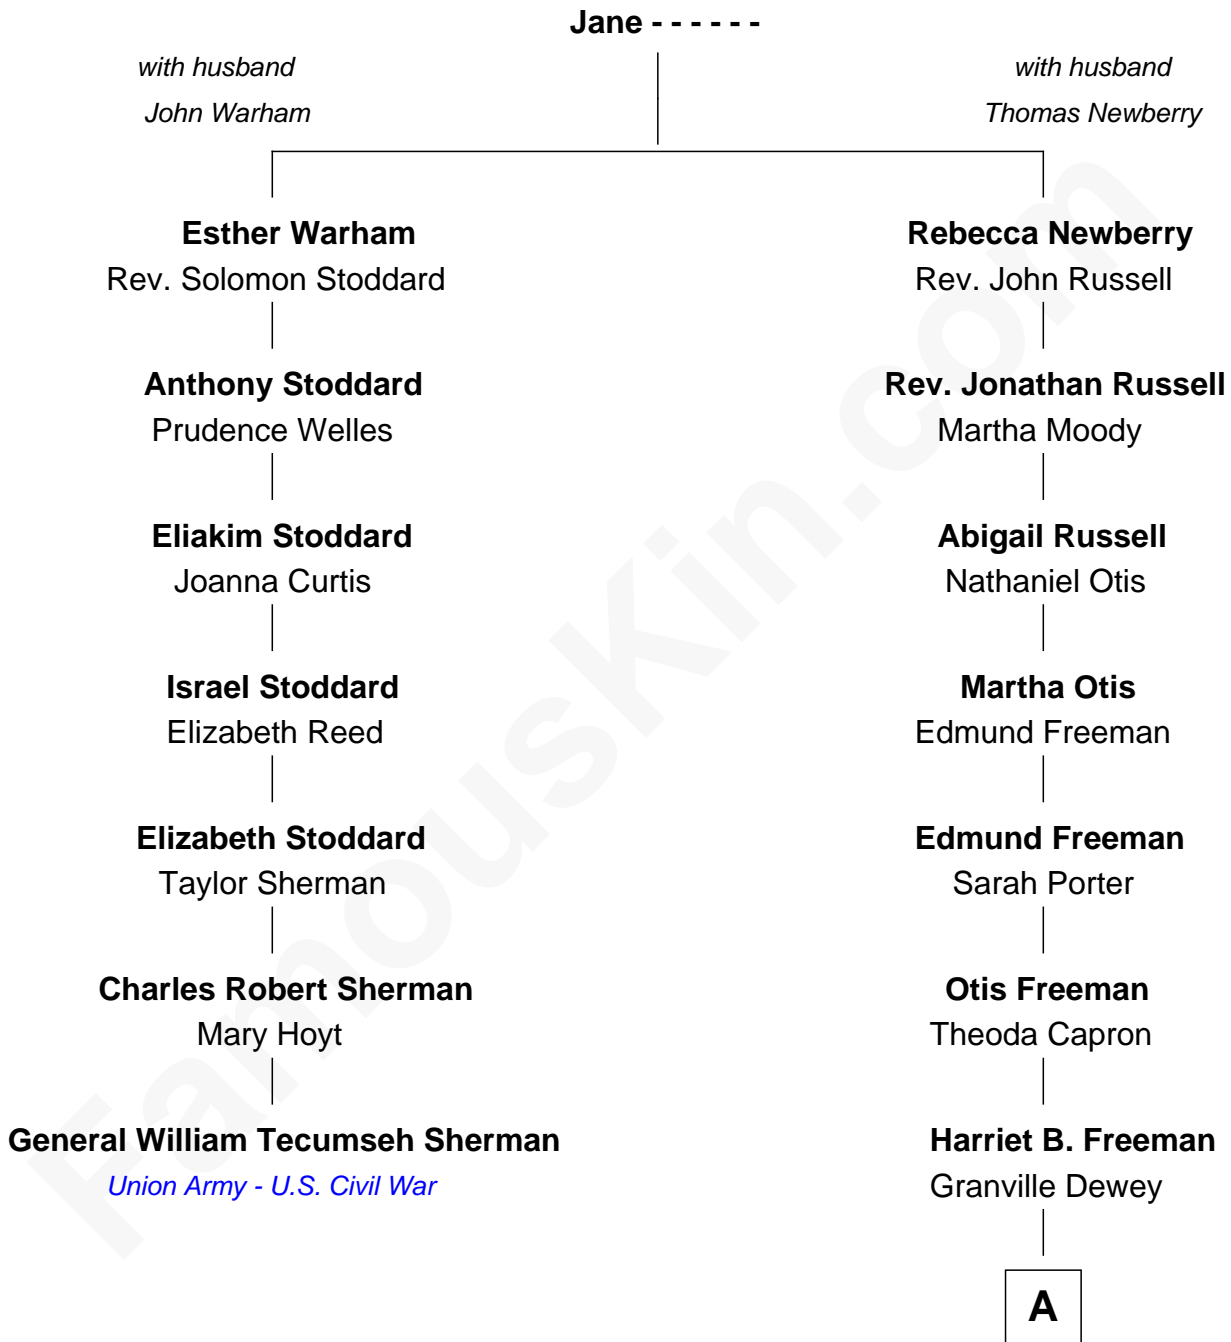

FamousKin.com
Relationship Chart of
General William Tecumseh Sherman

Union Army - U.S. Civil War

6th cousin 3 times removed of

Thomas Edmund Dewey

47th Governor of New York

A

George Martin Dewey

Emma Bingham

George Martin Dewey

Annie L. Thomas

Thomas Edmund Dewey

47th Governor of New York

FamousKin.com