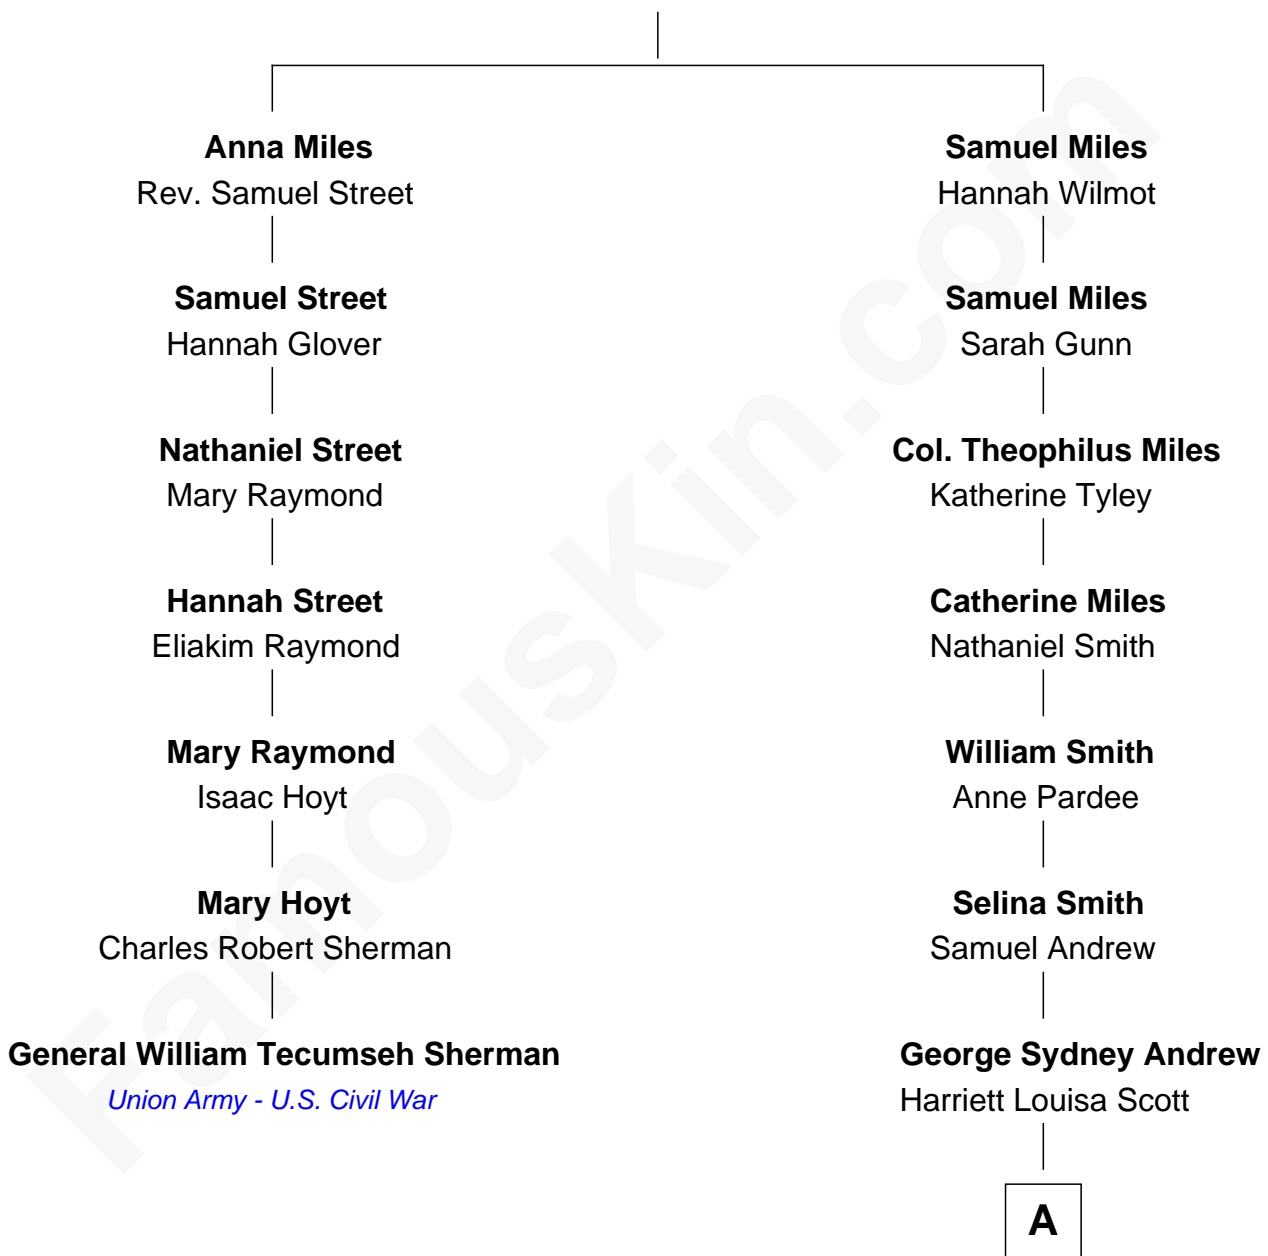

FamousKin.com

Relationship Chart of

General William Tecumseh Sherman

Union Army - U.S. Civil War

6th cousin 4 times removed of

Treat Williams

TV & Movie Actor

Richard Miles

A

George Willey Andrew

Mary Abigail Gillette

Treat Payne Andrew

Eleanor Barnum

Marian Andrew

Richard Norman Williams

Treat Williams