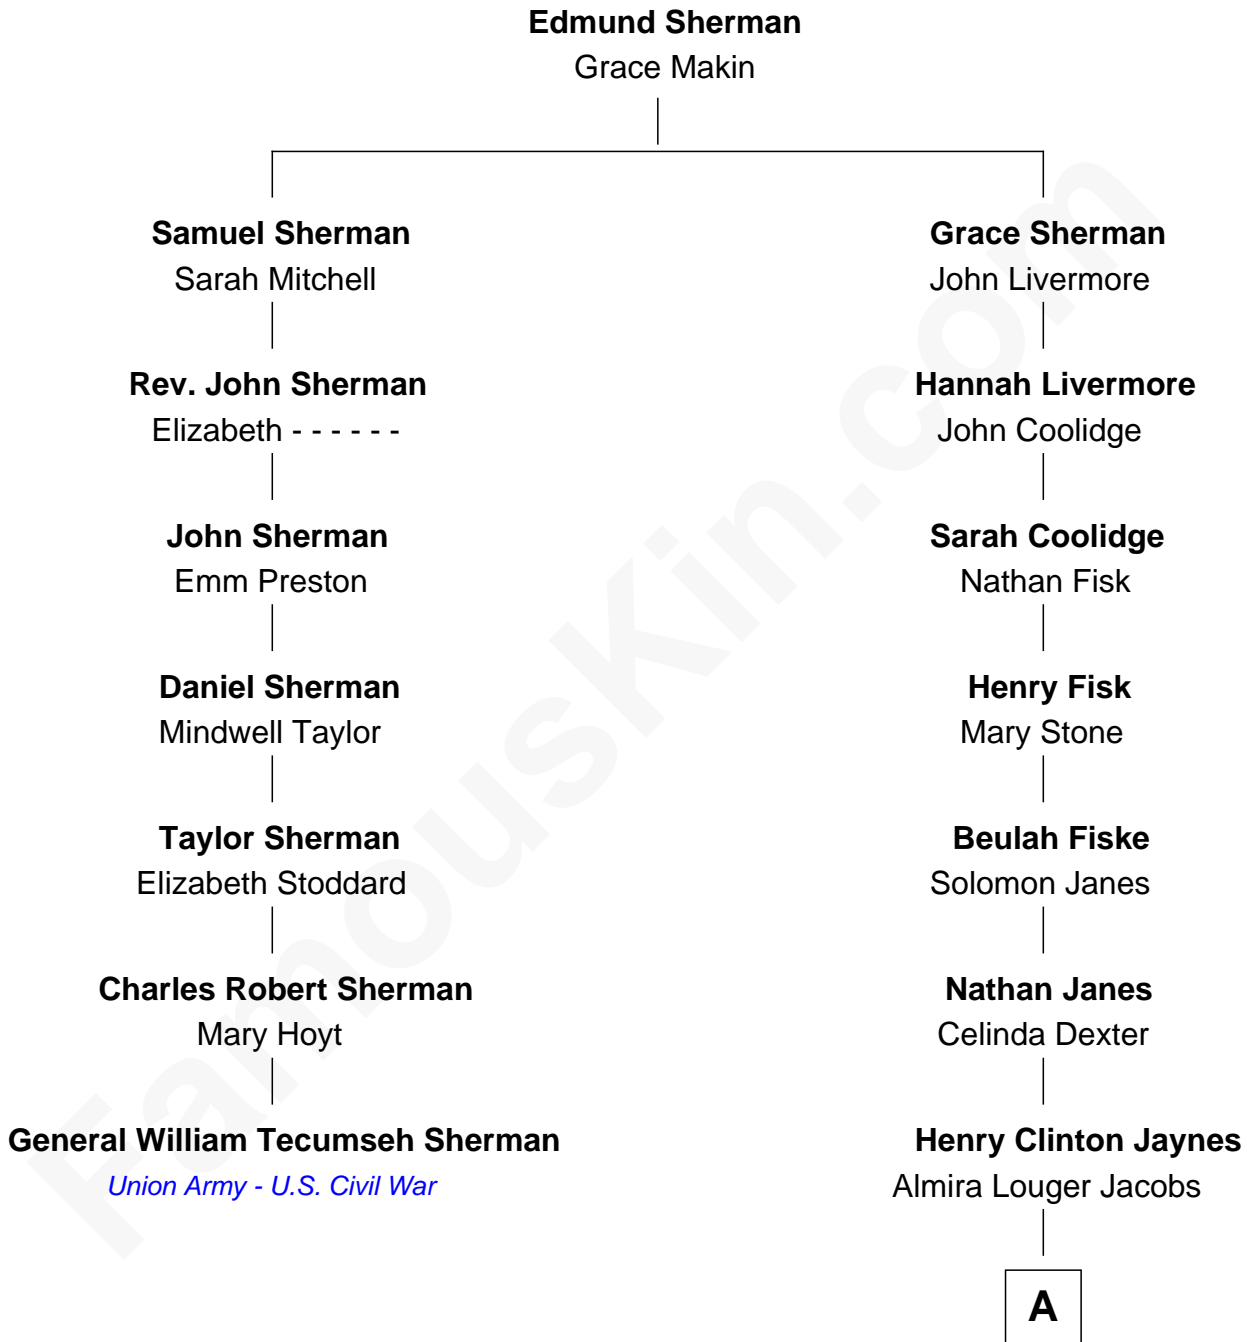

FamousKin.com

Relationship Chart of General William Tecumseh Sherman

Union Army - U.S. Civil War

6th cousin 5 times removed of

Bridget Fonda

Movie Actress

A

Henry Silas Jaynes

Elma L. Lanphear

Herberta Elma Jaynes

William Brace Fonda

Henry Jaynes Fonda

Frances Ford Seymour

Peter H. Fonda

Susan Jane Brewer

Bridget Fonda

Movie Actress