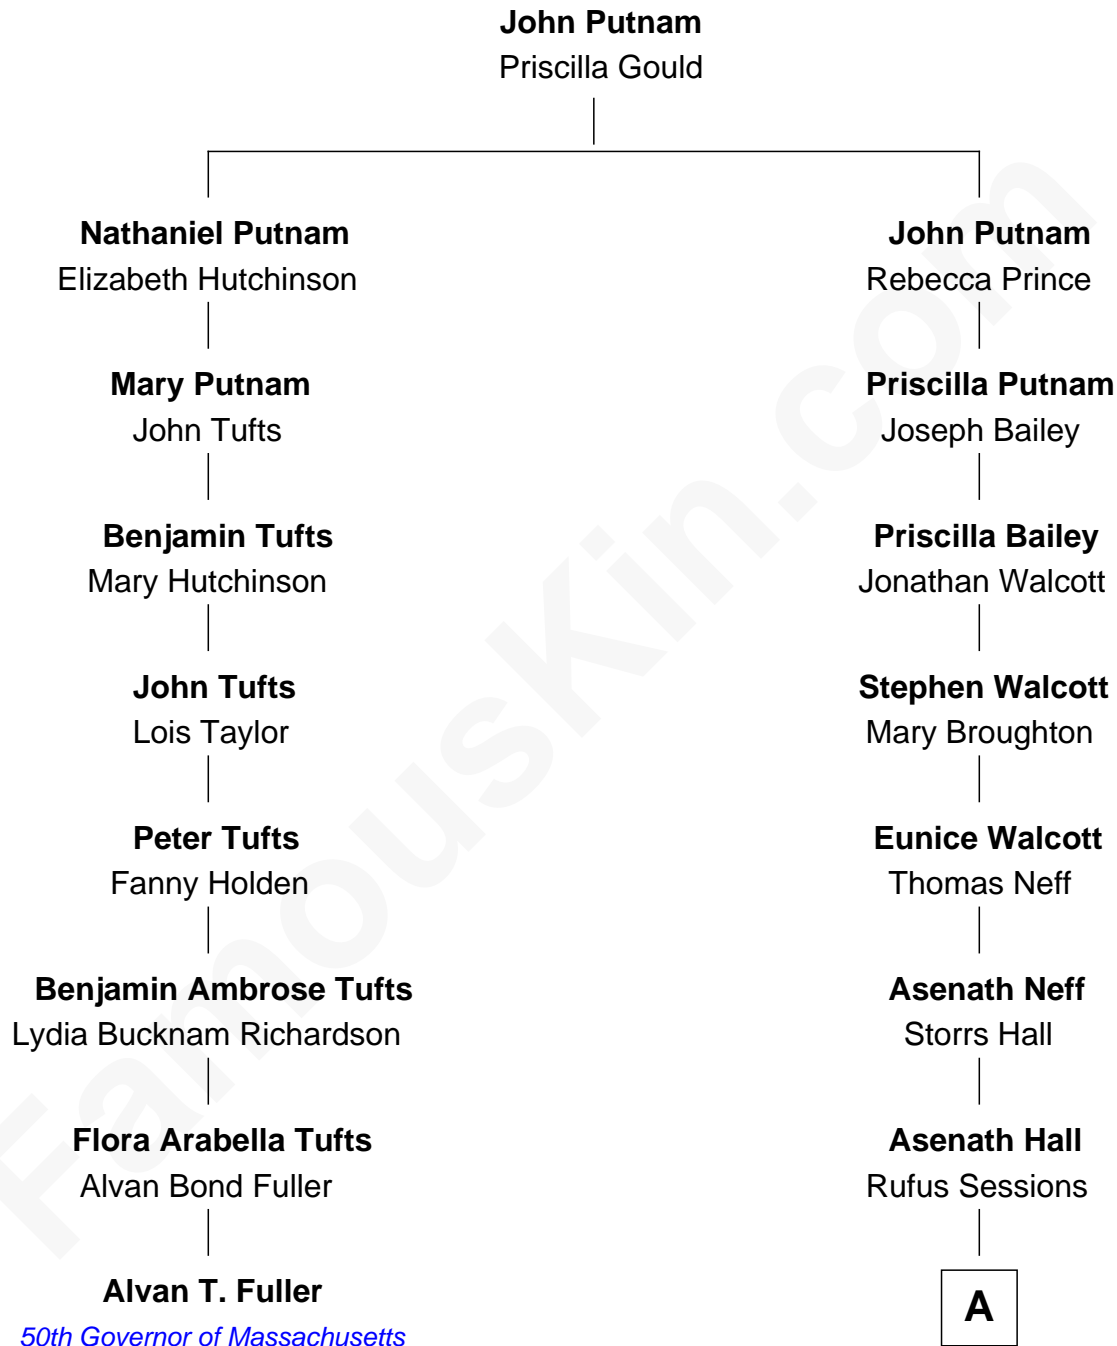

# FamousKin.com Relationship Chart of

**Alvan T. Fuller**

*50th Governor of Massachusetts*

7th cousin 1 time removed of

**Henry Howard Sessions**

*Railroad Car Inventor*

Pullman

"Jamestown"  
Sleeping Car

**A**

|  
**Milton Sessions**

Rosanna Beals

|  
**Henry Howard Sessions**

*Railroad Car Inventor*

FamousKin.com