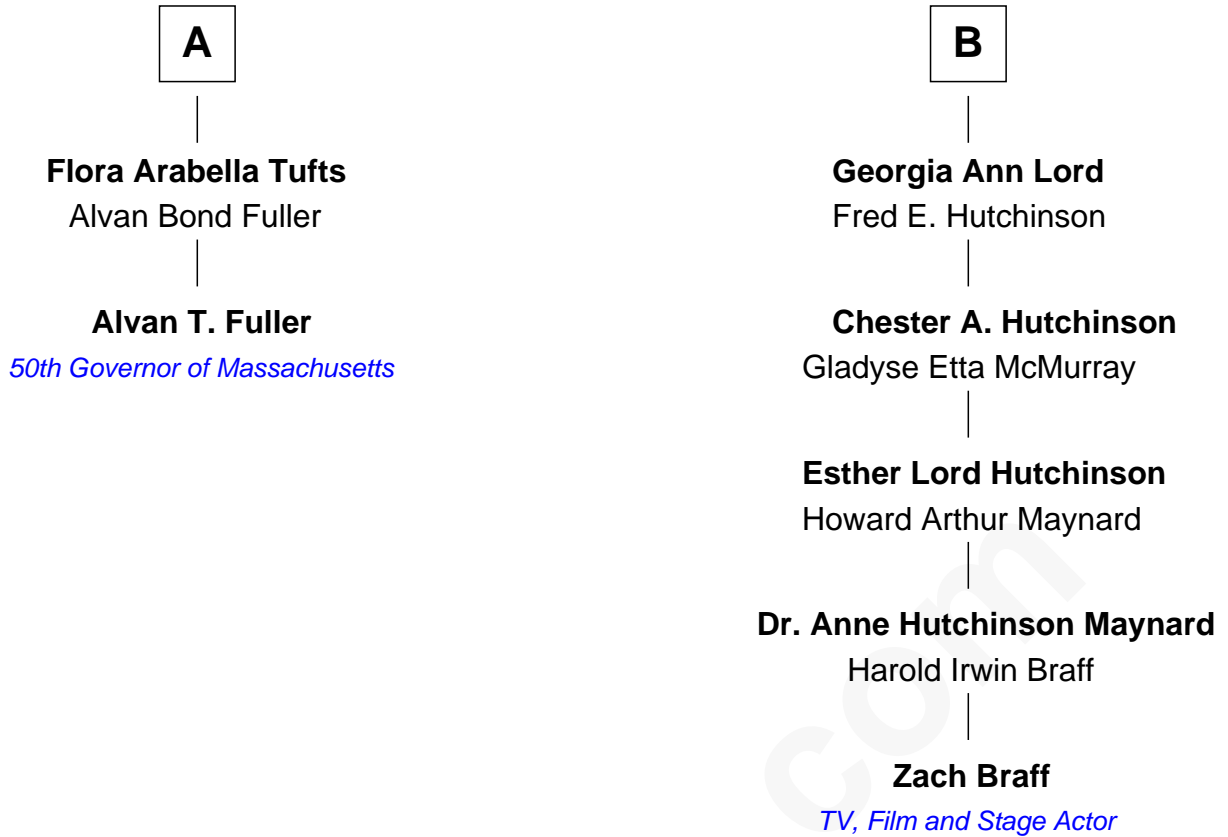

# FamousKin.com Relationship Chart of

**Alvan T. Fuller**

*50th Governor of Massachusetts*

8th cousin 3 times removed of

**Zach Braff**

*TV, Film and Stage Actor*

Zach Braff photo by [AdamJaz](#)