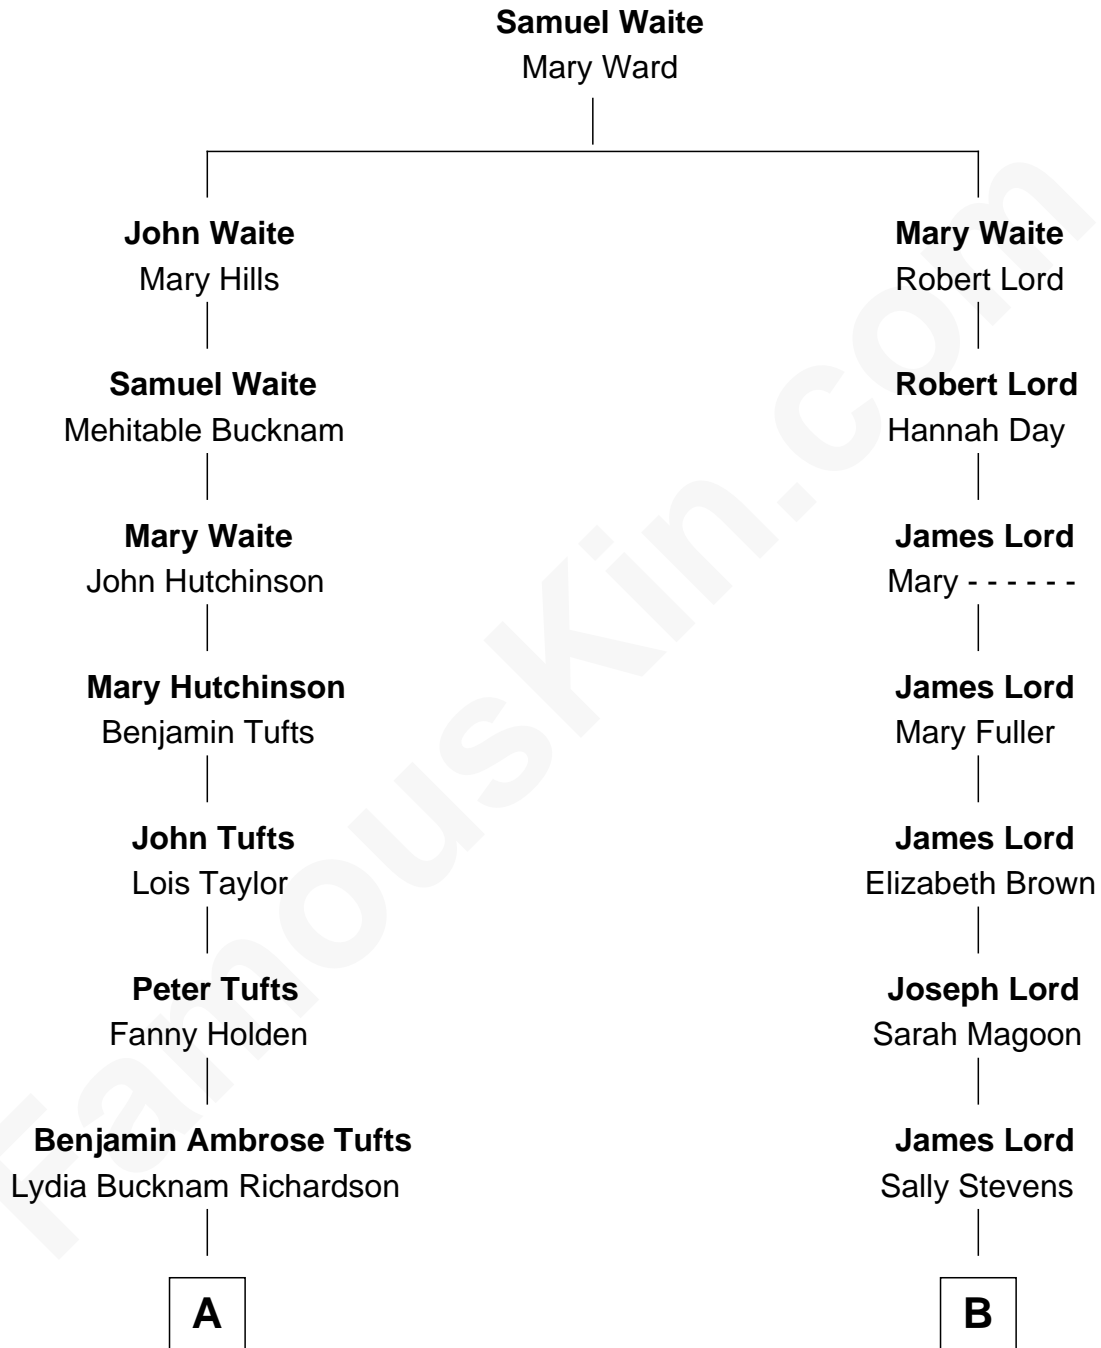

# FamousKin.com Relationship Chart of

**Alvan T. Fuller**

*50th Governor of Massachusetts*

8th cousin 3 times removed of

**Zach Braff**

*TV, Film and Stage Actor*

Zach Braff photo by [AdamJaz](#)