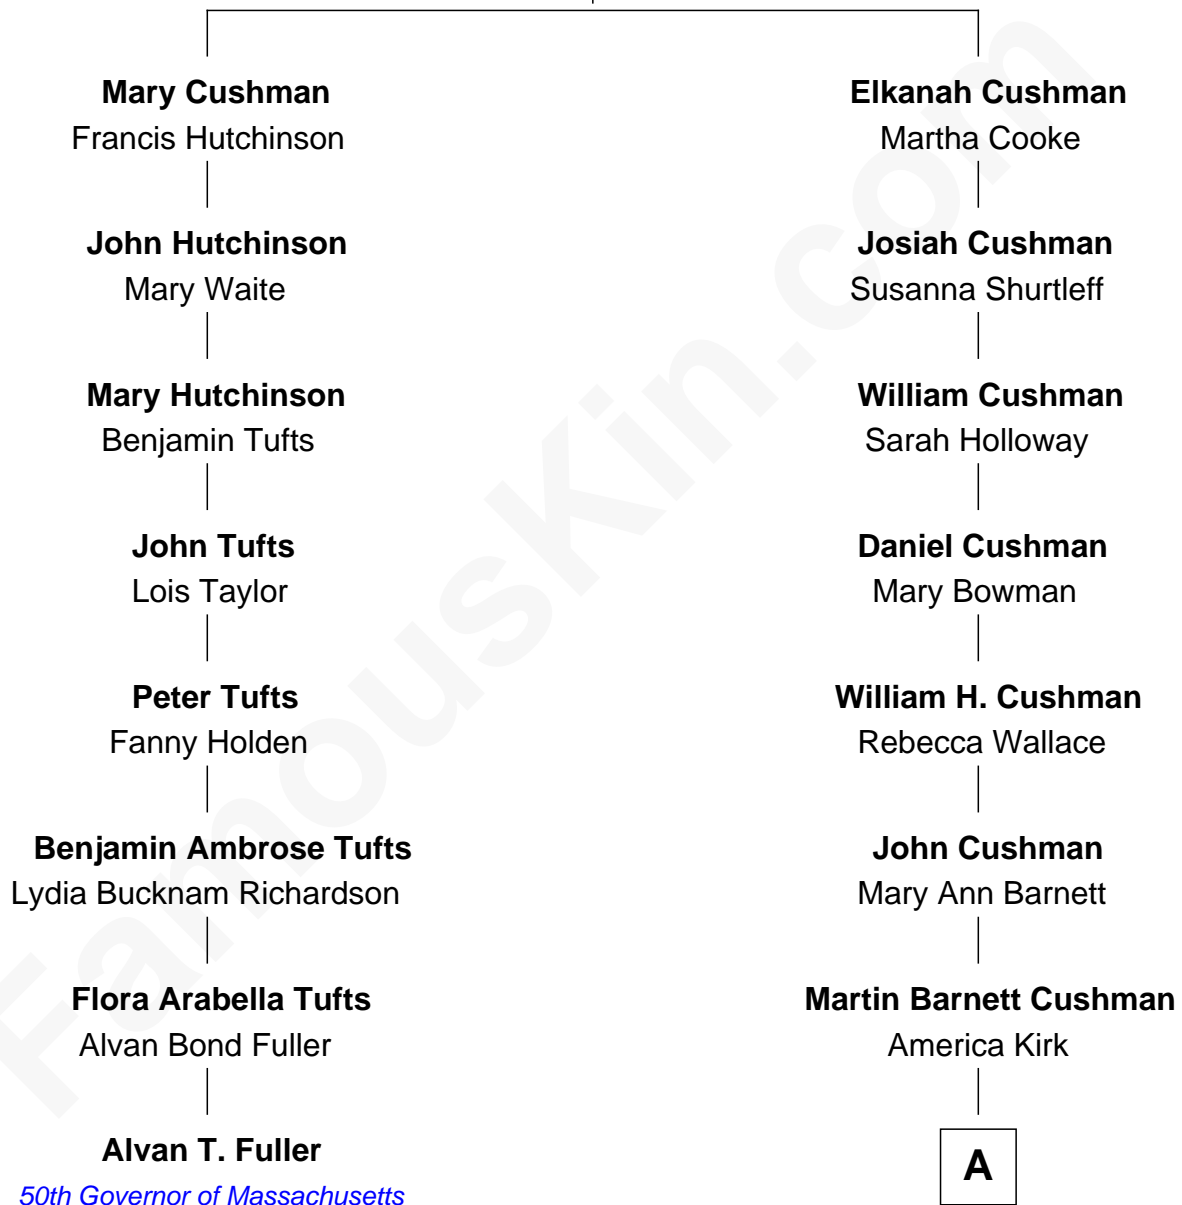

# FamousKin.com Relationship Chart of

**Alvan T. Fuller**

*50th Governor of Massachusetts*

7th cousin 1 time removed of

**John Spellman**

*18th Governor of Washington*

**Thomas Cushman**

Mary Allerton

**A**

**Lela A. Cushman**  
Sterling Bartholomew Spellman

**John Spellman**  
*18th Governor of Washington*

FamousKin.com