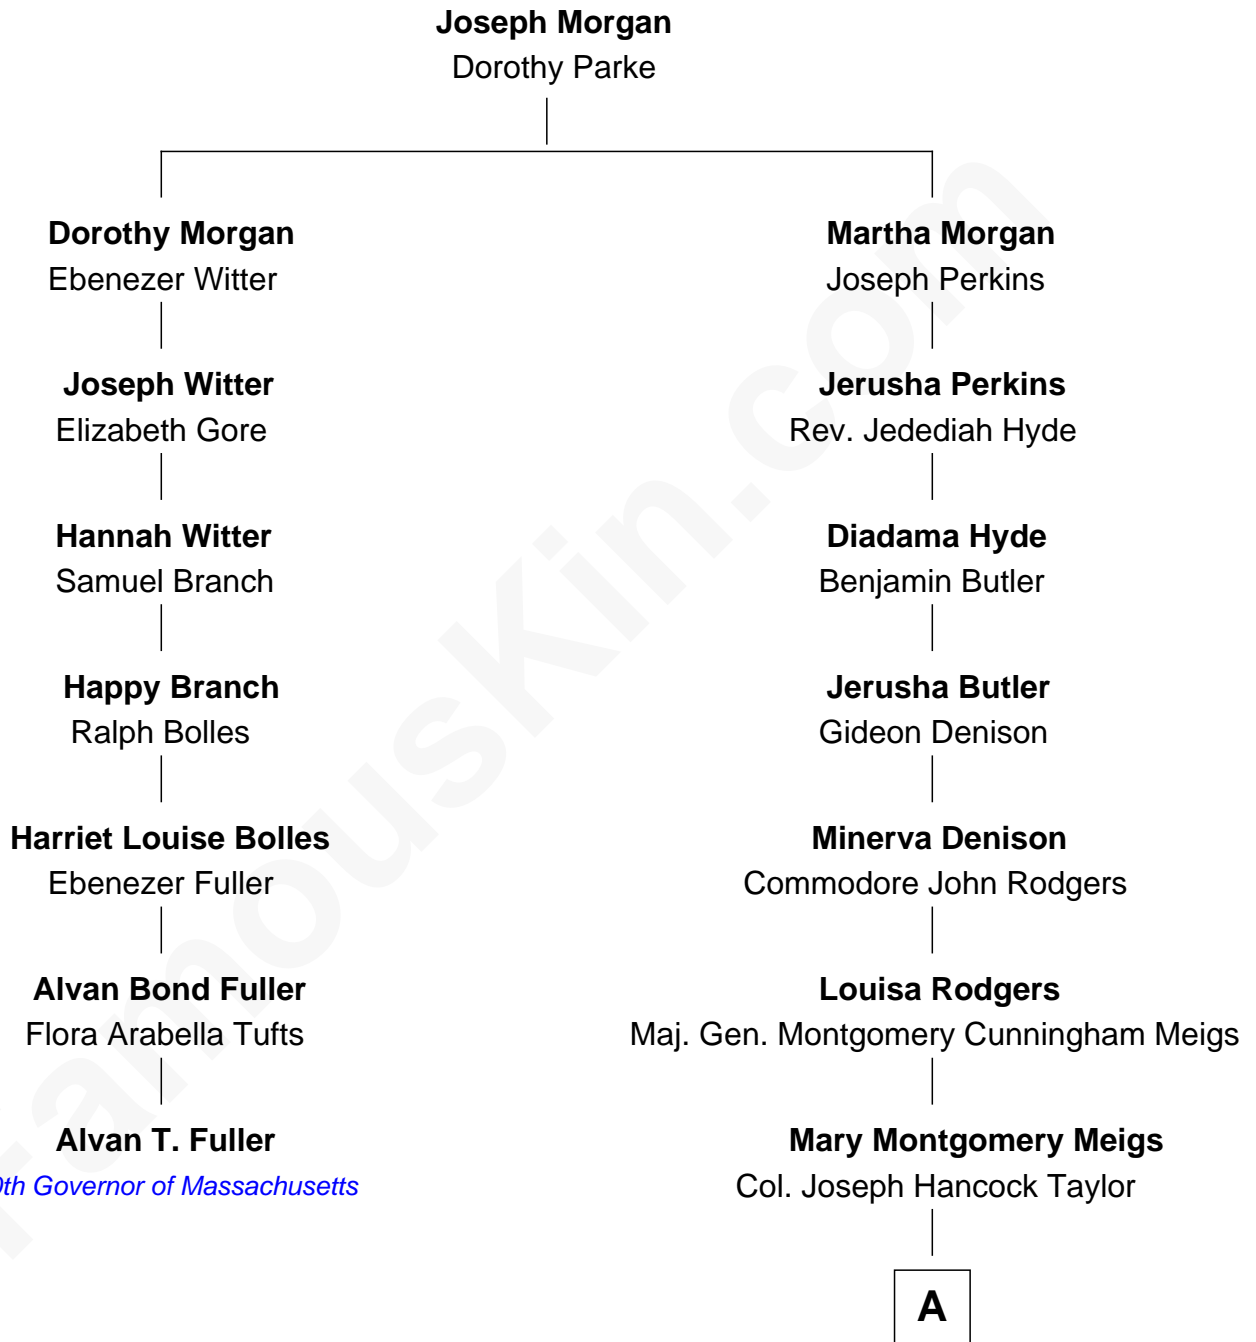

# FamousKin.com Relationship Chart of

**Alvan T. Fuller**

*50th Governor of Massachusetts*

6th cousin 4 times removed of

**Parker Stevenson**

*TV and Movie Actor*

**A**

—  
**Evelyn Taylor**

Eli Kirk Price

—  
**Philip Price**

Sarah Meade Harrison

—  
**Sarah Meade Price**

Richard Stevenson Parker

—  
**Parker Stevenson**

*TV and Movie Actor*

FamousKin.com