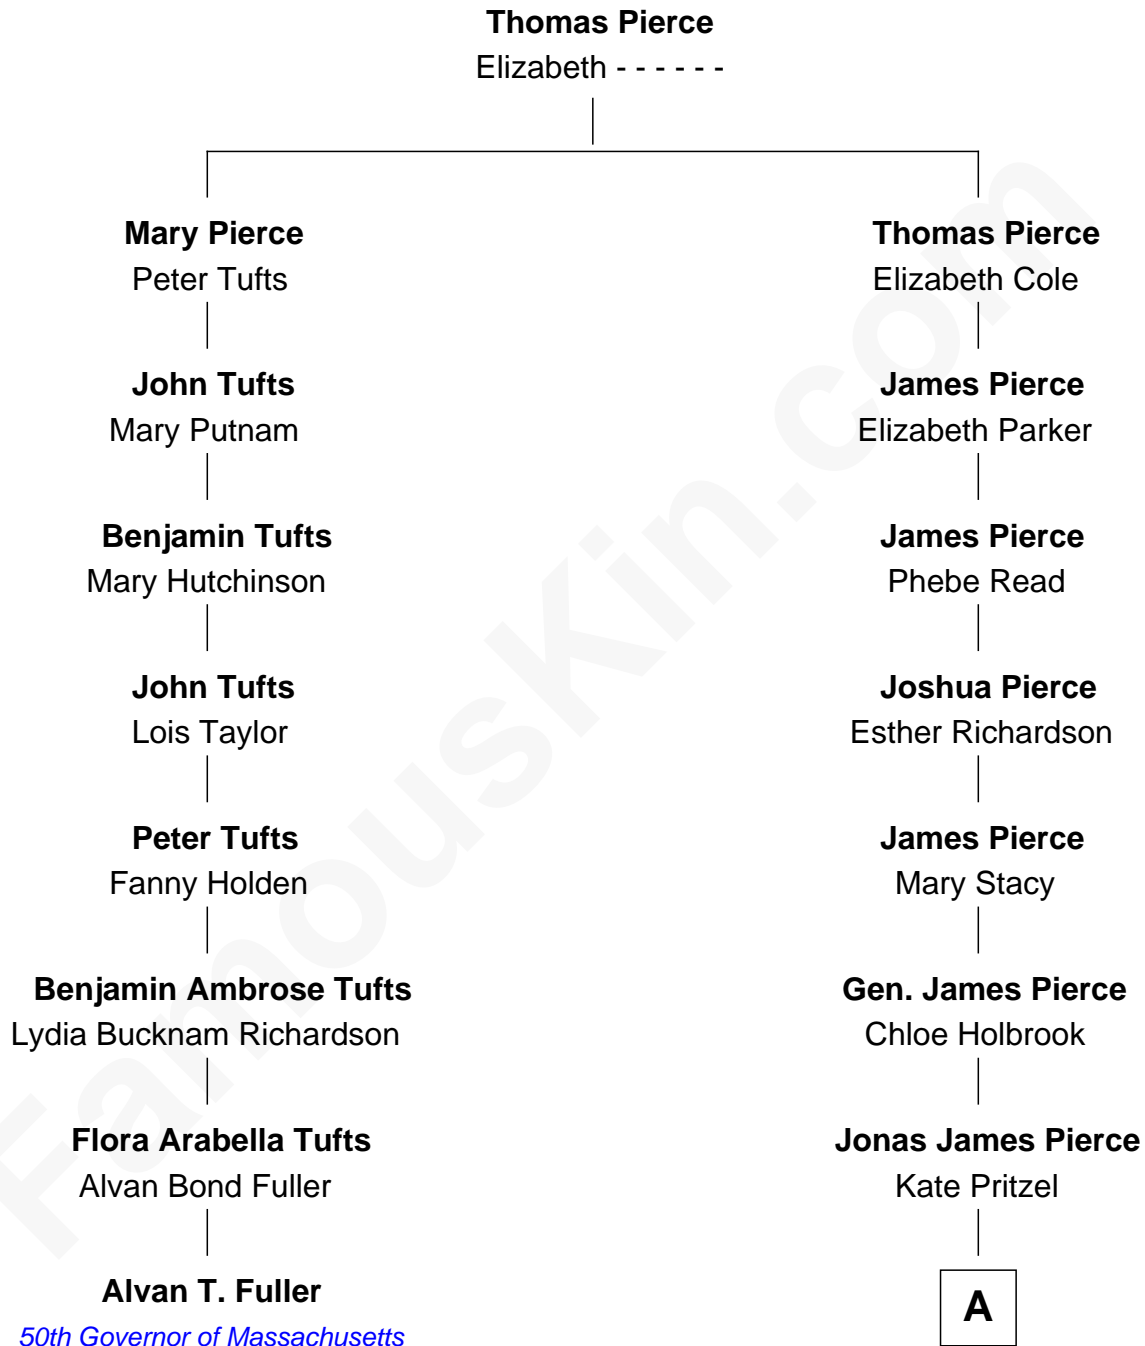

# FamousKin.com Relationship Chart of

**Alvan T. Fuller**

*50th Governor of Massachusetts*

7th cousin 3 times removed of

**George W. Bush**

*43rd U.S. President*

**A**

—  
**Scott Pierce**

Mabel Marvin

—  
**Marvin Pierce**

Pauline Robinson

—  
**Barbara Pierce**

George Herbert Walker Bush

—  
**George W. Bush**

*43rd U.S. President*