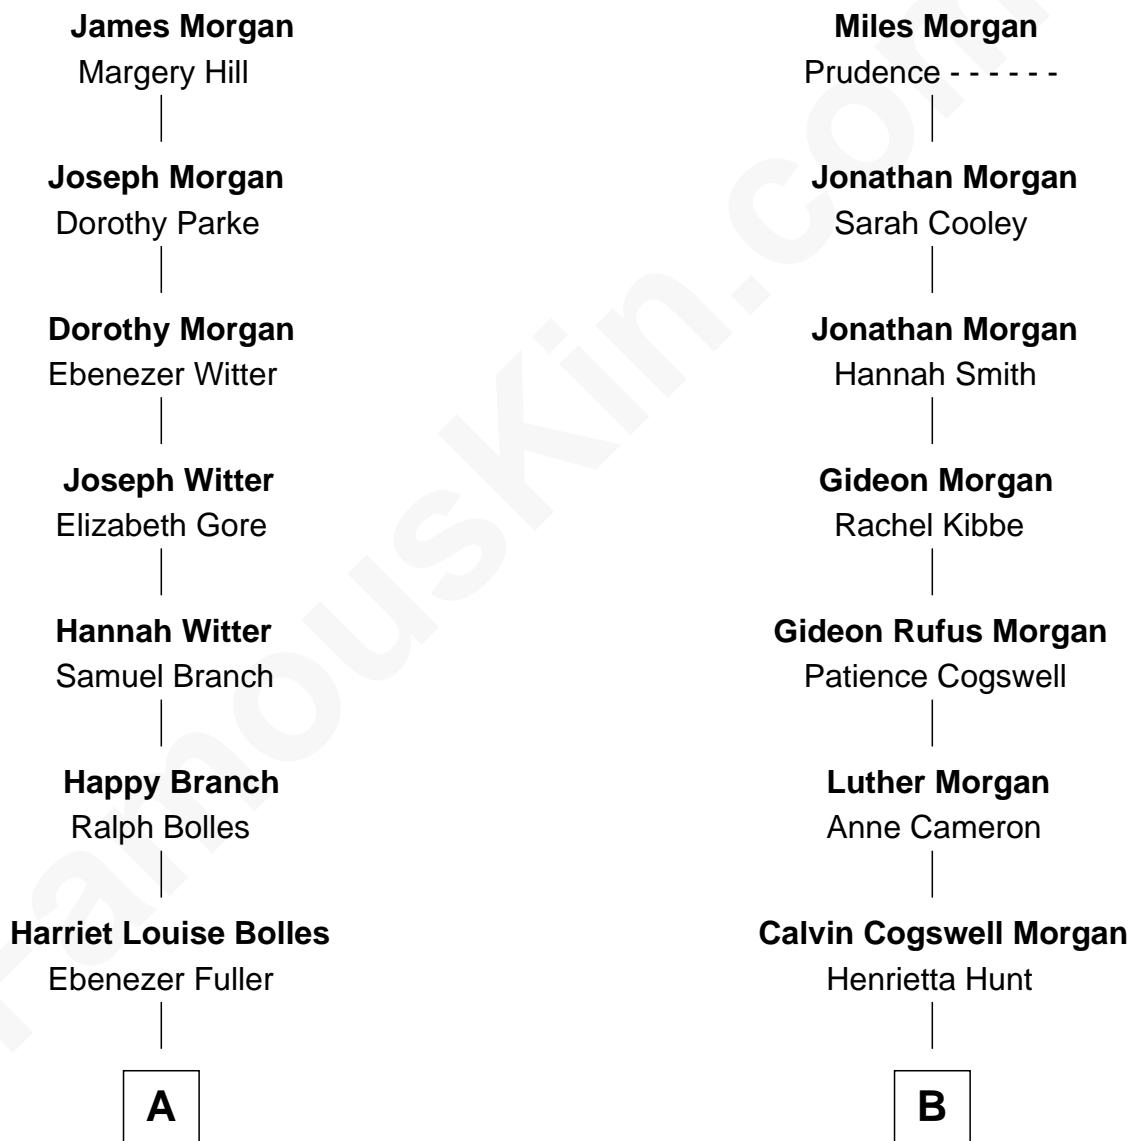

FamousKin.com Relationship Chart of

Alvan T. Fuller

50th Governor of Massachusetts

8th cousin of

Thomas Hunt Morgan

Nobel Prize Winner in Physiology or Medicine

William Morgan

A

Alvan Bond Fuller
Flora Arabella Tufts

Alvan T. Fuller
50th Governor of Massachusetts

B

Charlton Hunt Morgan
Ellen Key Howard

Thomas Hunt Morgan
Nobel Prize Winner

FamousKin.com