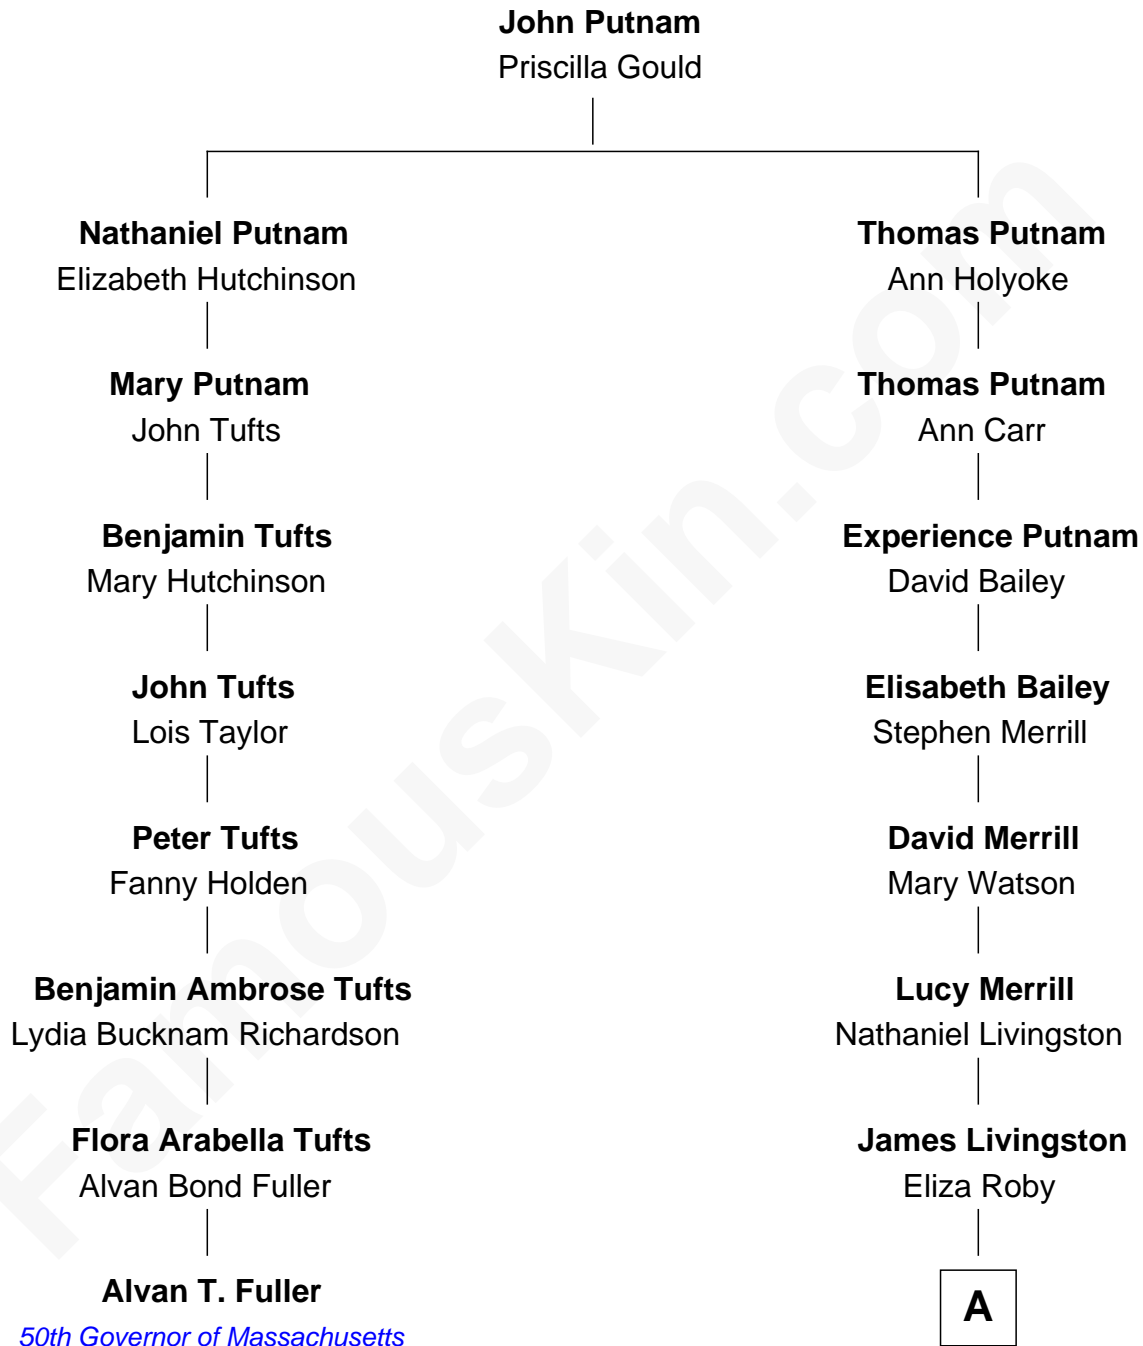

FamousKin.com Relationship Chart of

Alvan T. Fuller

50th Governor of Massachusetts

7th cousin 4 times removed of

Bill Belichick

NFL Head Coach

A

Nathaniel Livingston