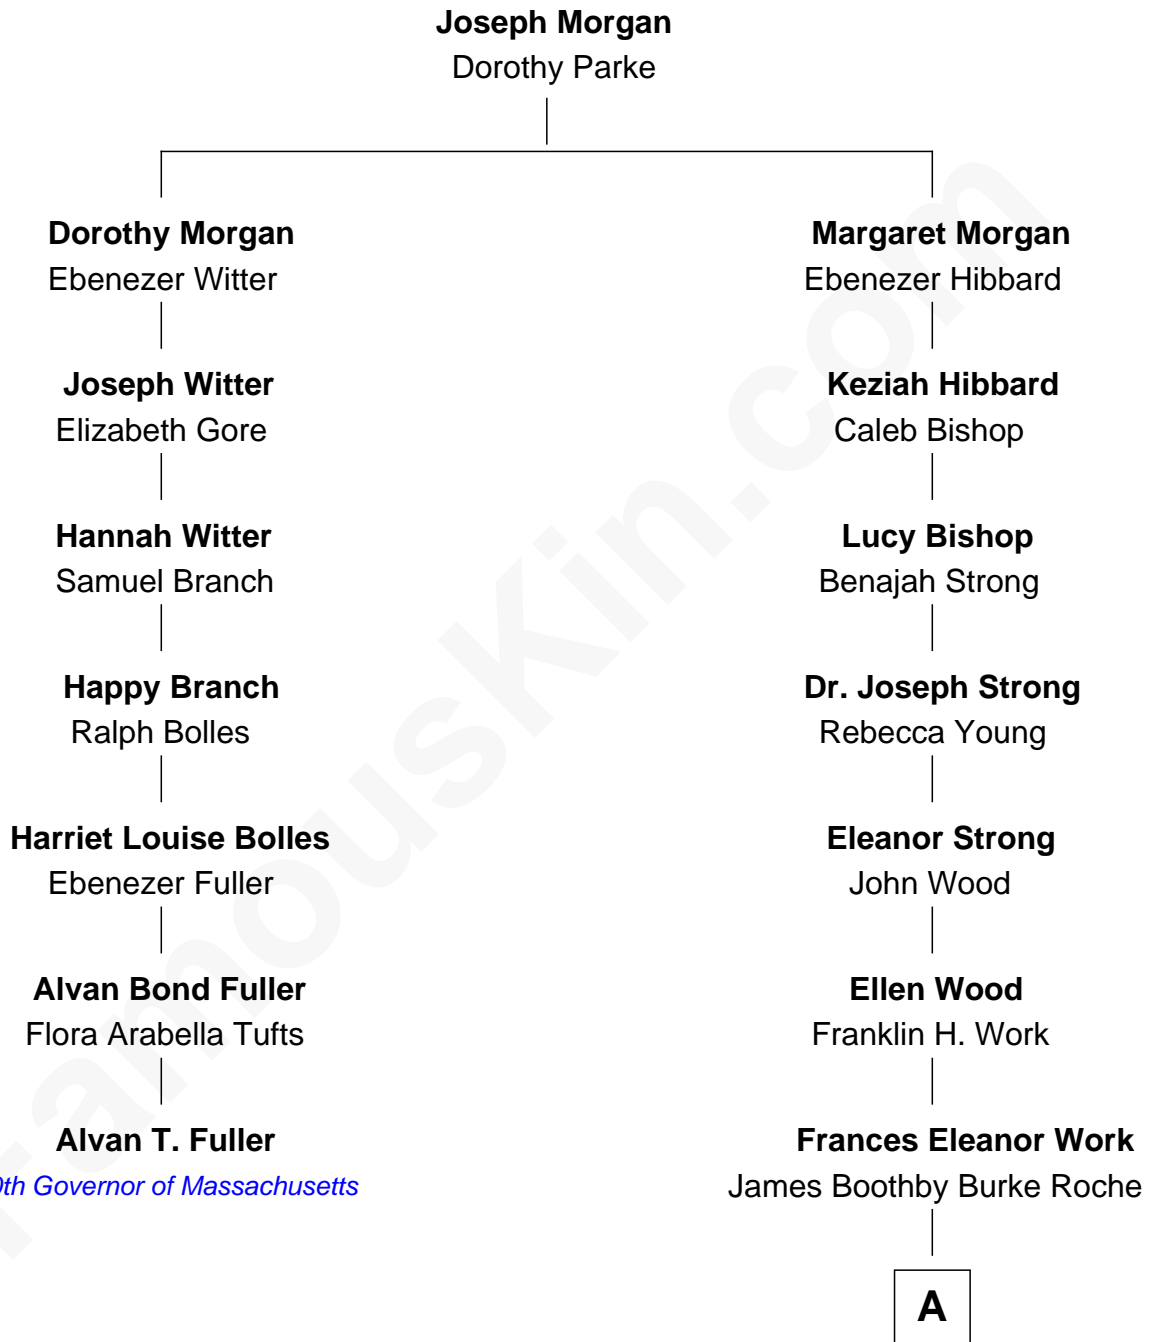

FamousKin.com Relationship Chart of

Alvan T. Fuller

50th Governor of Massachusetts

6th cousin 3 times removed of

Princess Diana

Princess of Wales

A

Edmund Maurice Burke Roche

Ruth Sylvia Gill

Frances Ruth Burke Roche

Edward John Spencer

Princess Diana

Princess of Wales

FamousKin.com