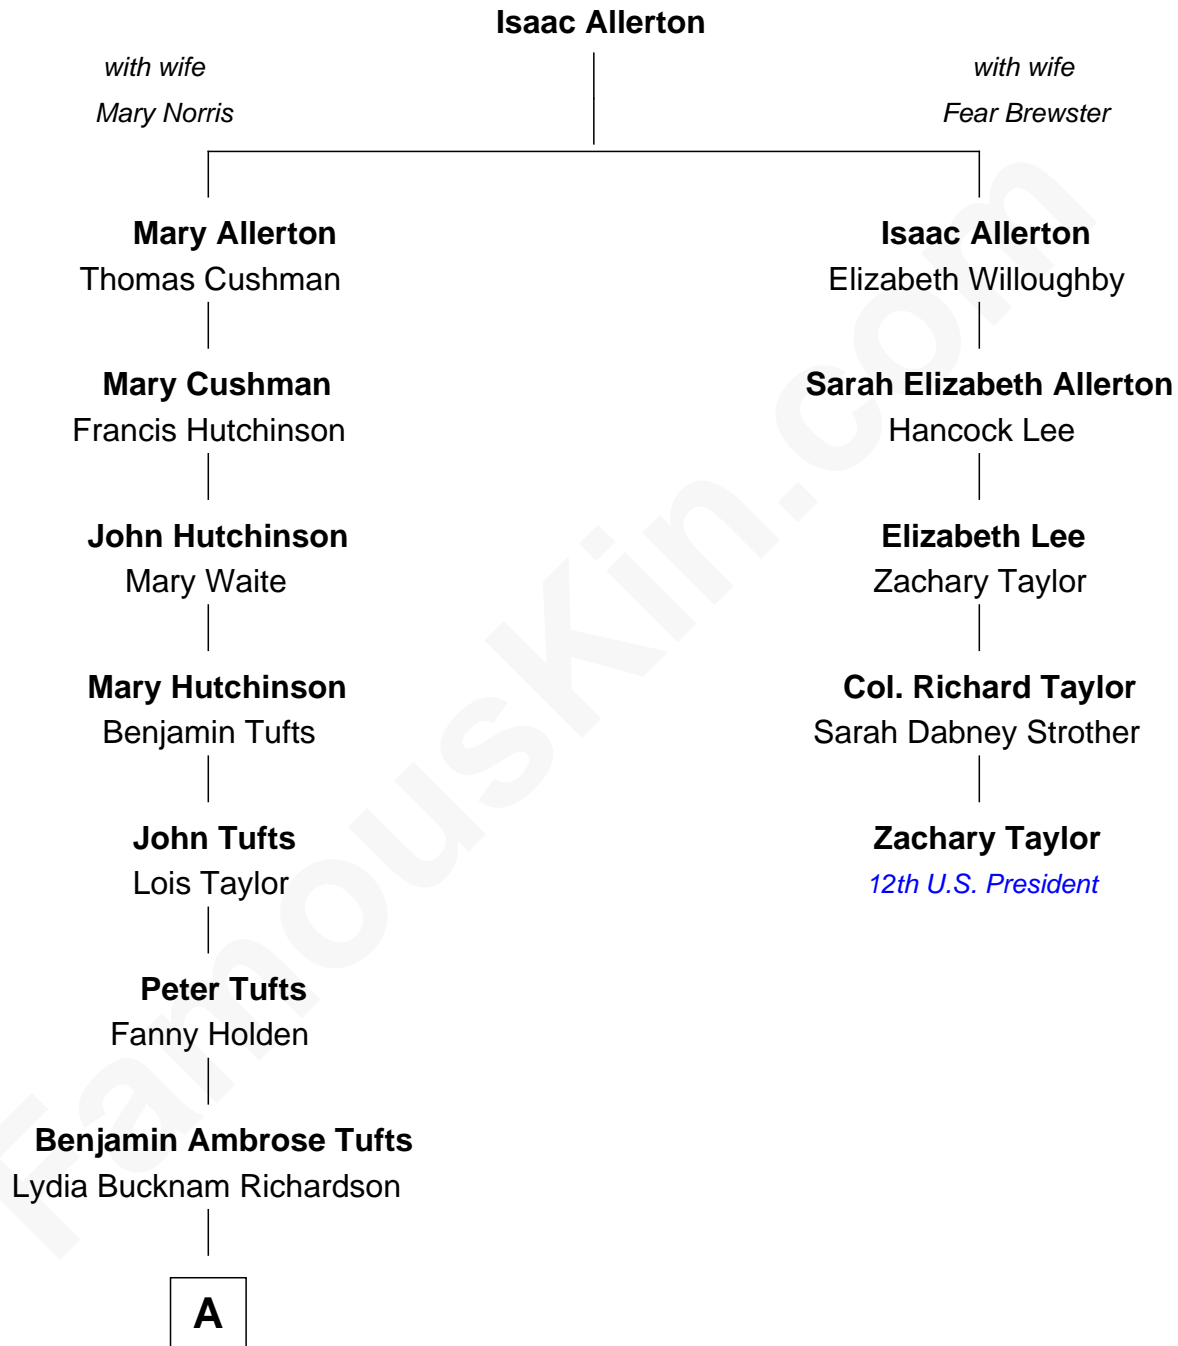

FamousKin.com Relationship Chart of

Alvan T. Fuller

50th Governor of Massachusetts

4th cousin 4 times removed of

Zachary Taylor

12th U.S. President

A

—
Flora Arabella Tufts

Alvan Bond Fuller

—
Alvan T. Fuller

50th Governor of Massachusetts

FamousKin.com