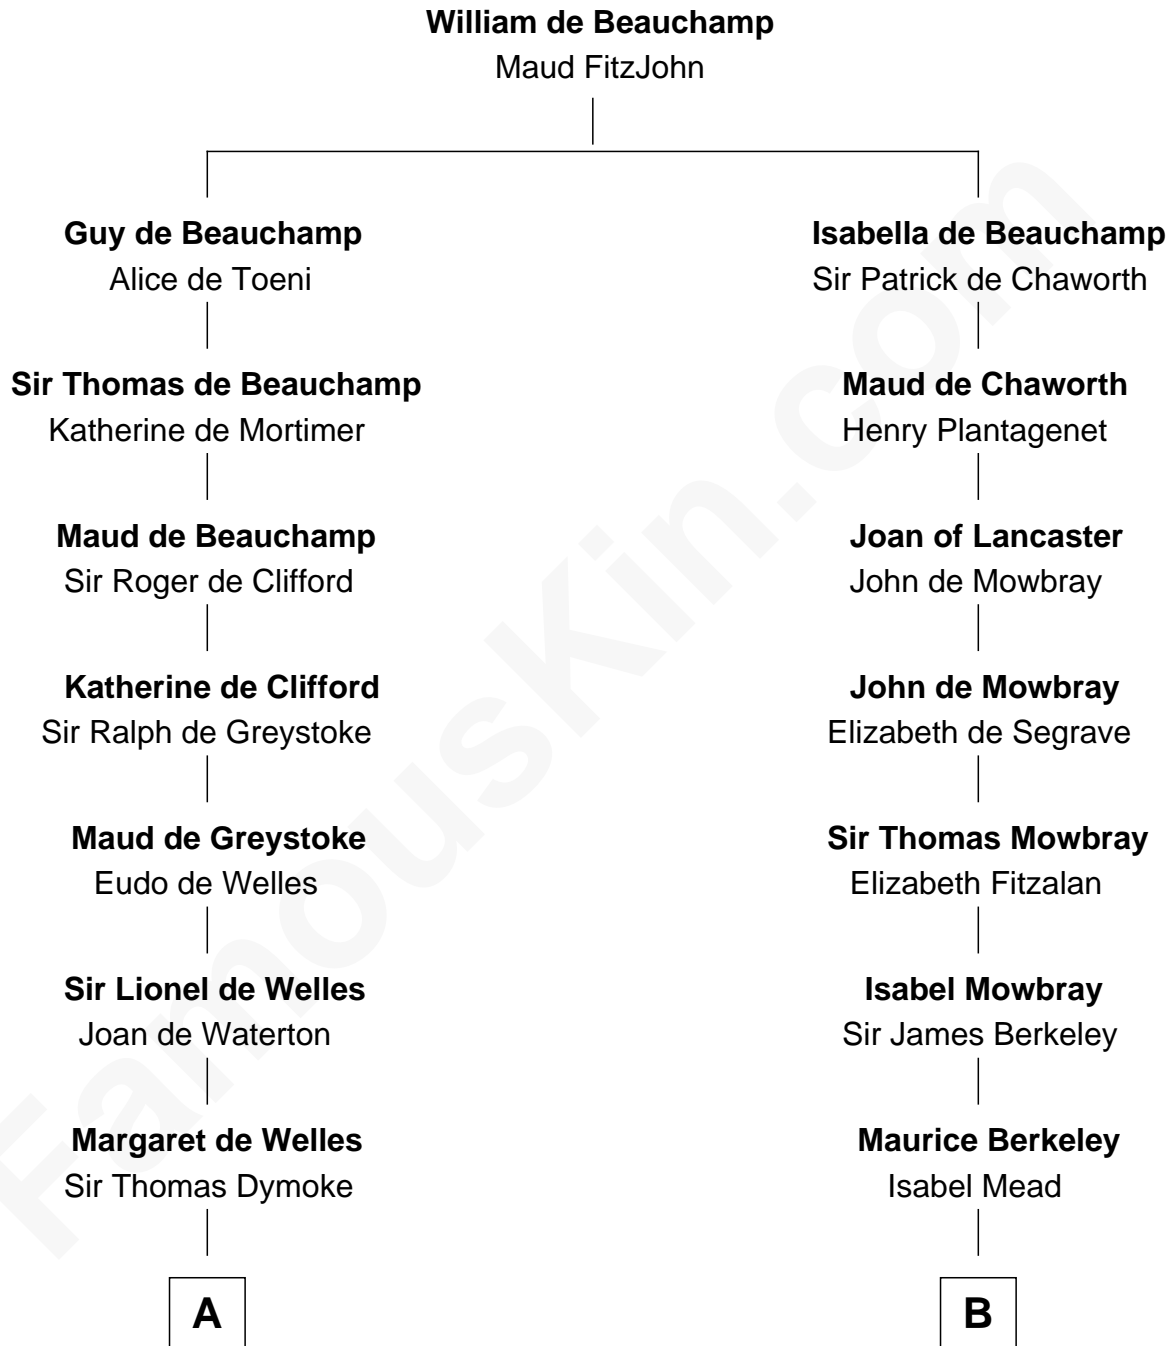

FamousKin.com Relationship Chart of

Frank G. Allen

51st Governor of Massachusetts

20th cousin 1 time removed of

Emma Eames

Opera Singer

C

Tabitha Morrill

Simon Gilman

John Gilman

Hannah Warner Edmonds Barrett

John Henry Gilman

Mary Louisa Heath

Abbie Louise Gilman

Frank Mitchell Allen

Frank G. Allen

51st Governor of Massachusetts

D

Martha Cotton

Joel Thompson

Martha Cotton Thompson

Nathaniel Eames

Ithamer Bellows Eames

Emma Hayden