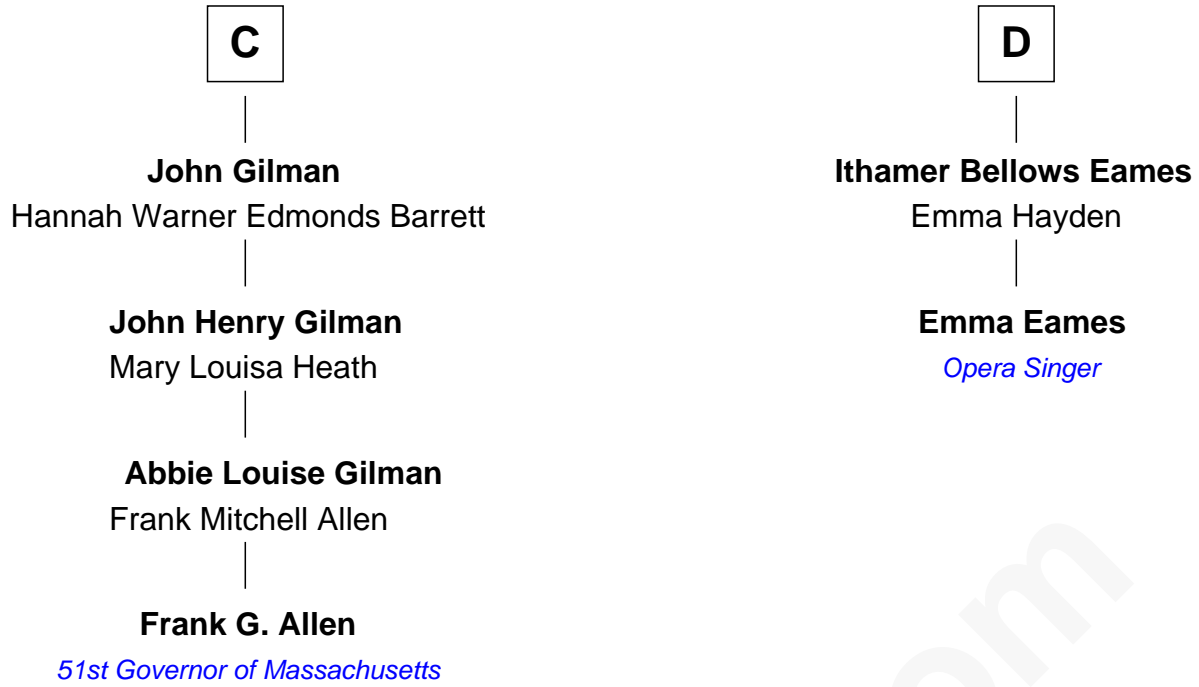

# FamousKin.com Relationship Chart of

**Frank G. Allen**

*51st Governor of Massachusetts*

18th cousin 2 times removed of

**Emma Eames**

*Opera Singer*

**Bartholomew de Badlesmere**

Margaret de Clare

Sir William de Bohun

**Elizabeth de Bohun**

Sir Richard Fitzalan

**Elizabeth Fitzalan**

Sir Thomas Mowbray

**Isabel Mowbray**

Sir James Berkeley

**Maurice Berkeley**

Isabel Mead

**Anne Berkeley**

Sir William Dennis

**Isabel Dennis**

Sir John Berkeley

**B**

FamousKin.com