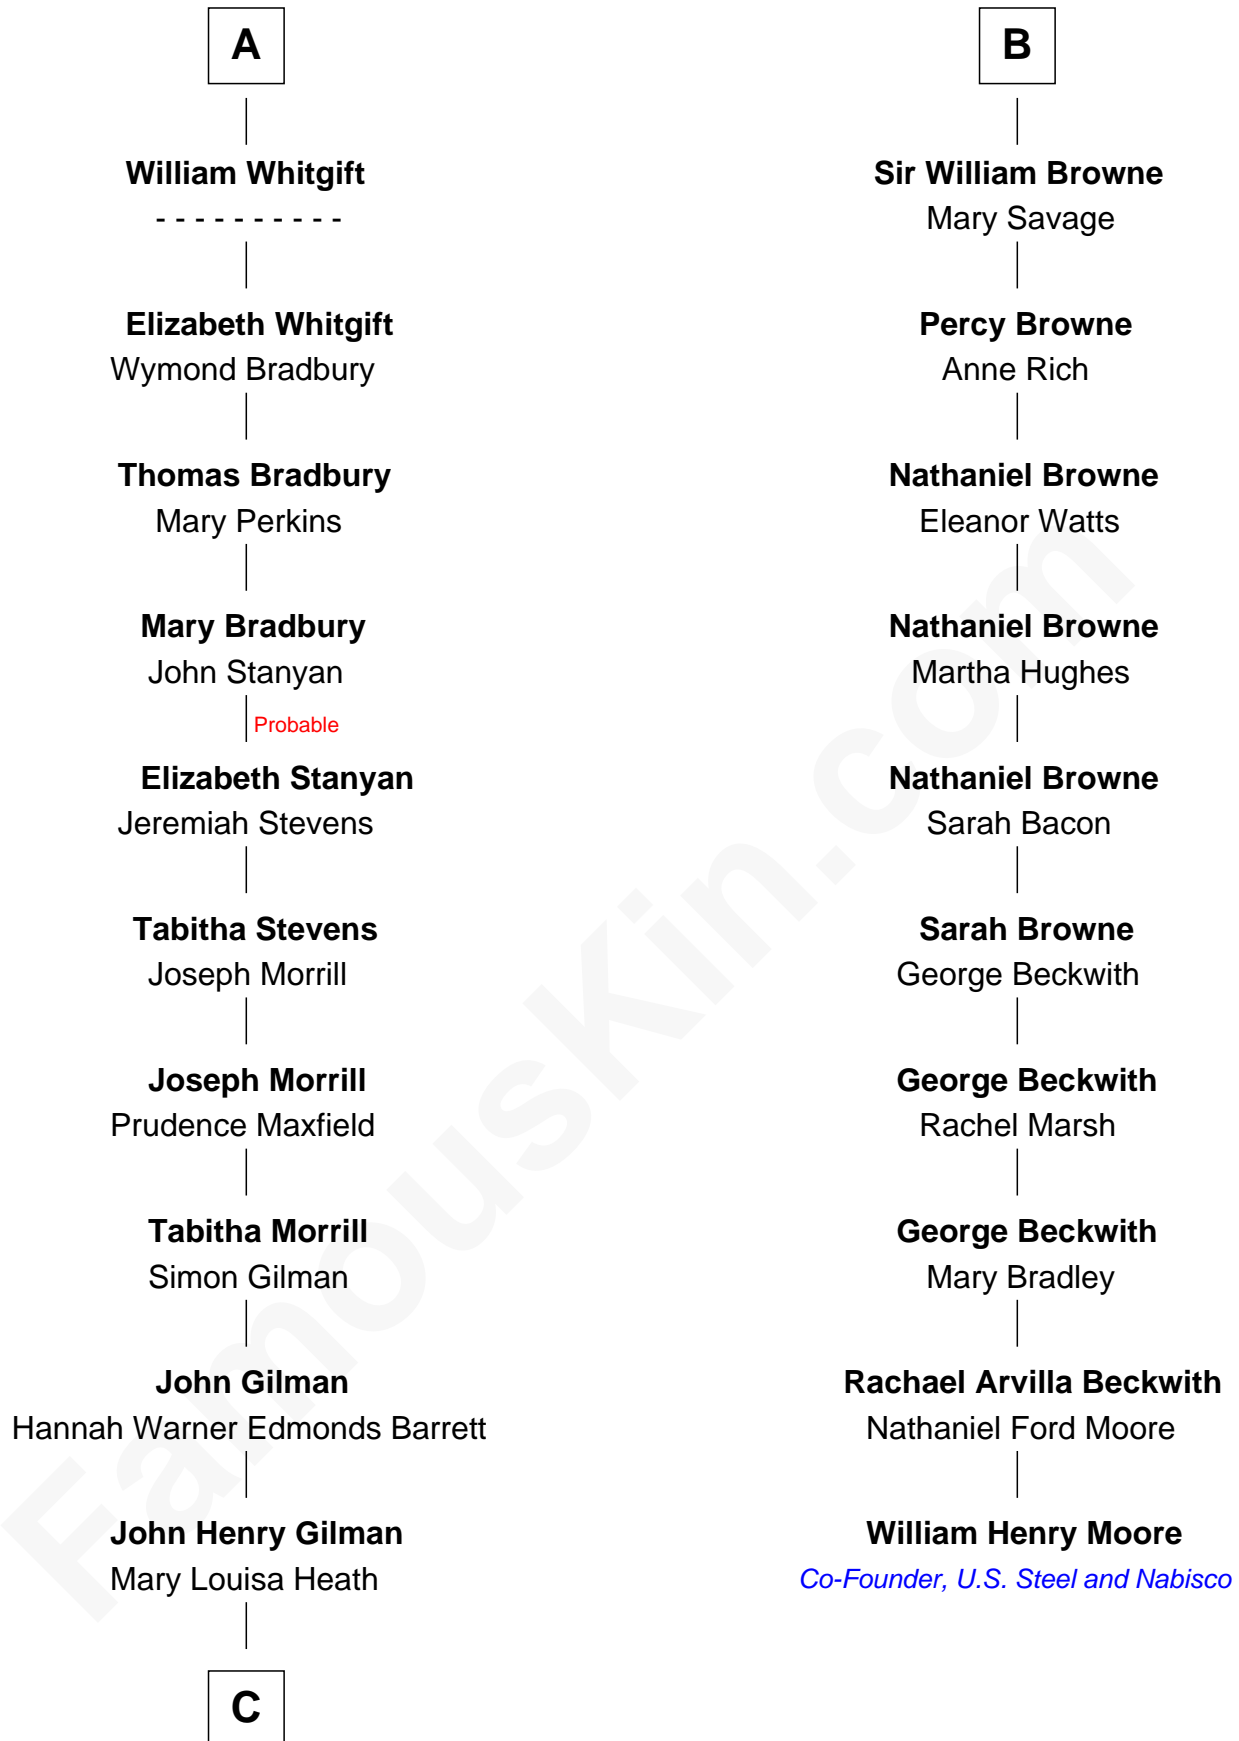

## Relationship Chart of

### Frank G. Allen

51st Governor of Massachusetts

16th cousin 2 times removed of

### William Henry Moore

Co-Founder, U.S. Steel and Nabisco

**C**

Abbie Louise Gilman

Frank Mitchell Allen

**Frank G. Allen**

*51st Governor of Massachusetts*

FamousKin.com