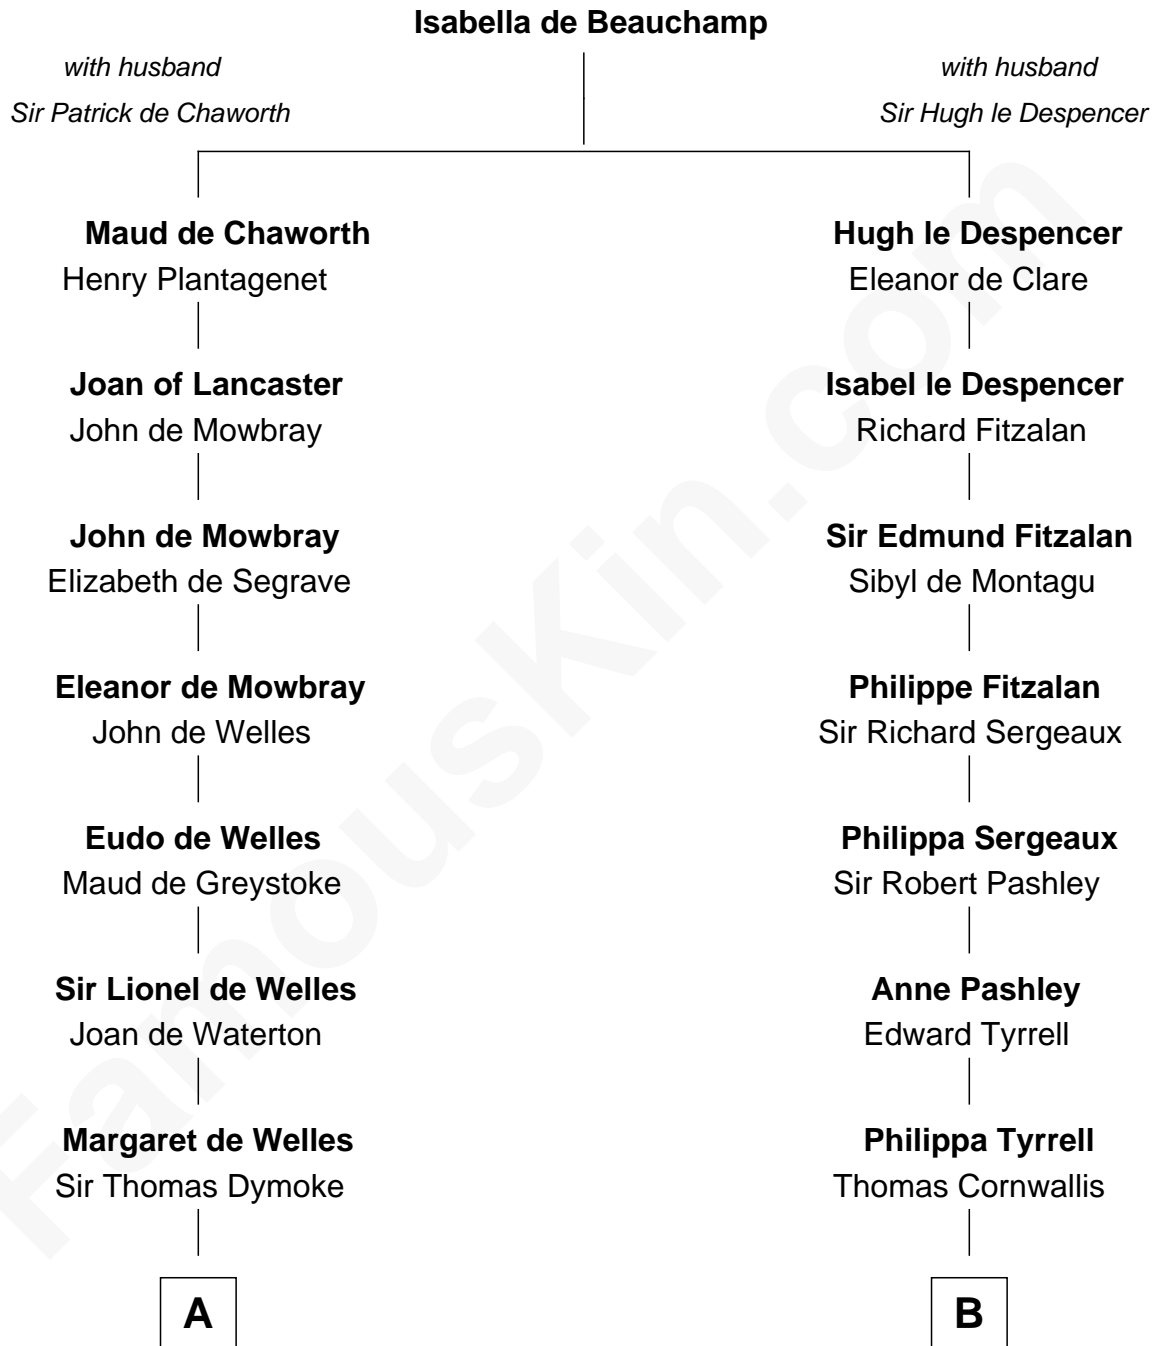

# FamousKin.com Relationship Chart of

**Frank G. Allen**

*51st Governor of Massachusetts*

**21st cousin of**

**Ben Ames Williams**

*Novelist and Short Story Author*

**C**

**Tabitha Morrill**

Simon Gilman

**John Gilman**

Hannah Warner Edmonds Barrett

**John Henry Gilman**

Mary Louisa Heath

**Abbie Louise Gilman**

Frank Mitchell Allen

**Frank G. Allen**

*51st Governor of Massachusetts*

**D**

**Hannah FitzRandolph**

William Longstreet

**James Longstreet**

Mary Anna Dent

**Sarah Jane Longstreet**

Charles Bingley Ames