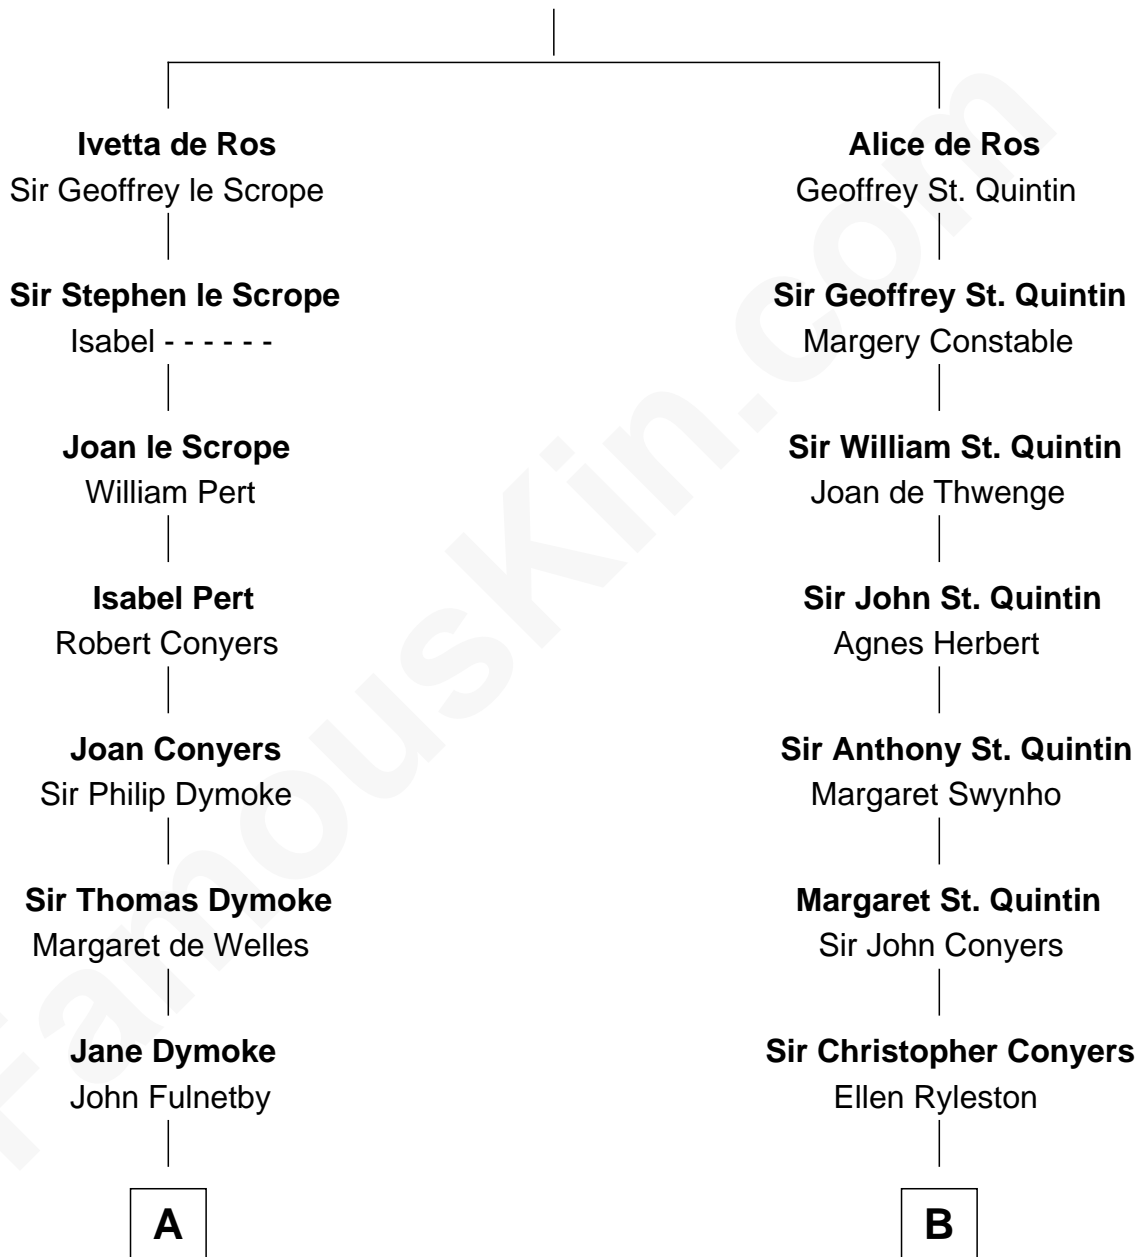

# FamousKin.com Relationship Chart of

**Frank G. Allen**

*51st Governor of Massachusetts*

20th cousin of

**Ben Ames Williams**

*Novelist and Short Story Author*

**Sir William de Ros**

Eustache Fitz Ralph

**C**

**John Gilman**

Hannah Warner Edmonds Barrett

**John Henry Gilman**

Mary Louisa Heath

**Abbie Louise Gilman**

Frank Mitchell Allen

**Frank G. Allen**

*51st Governor of Massachusetts*

**D**

**James Longstreet**

Mary Anna Dent

**Sarah Jane Longstreet**

Charles Bingley Ames

**Sarah Marshall Ames**

Daniel Webster Williams