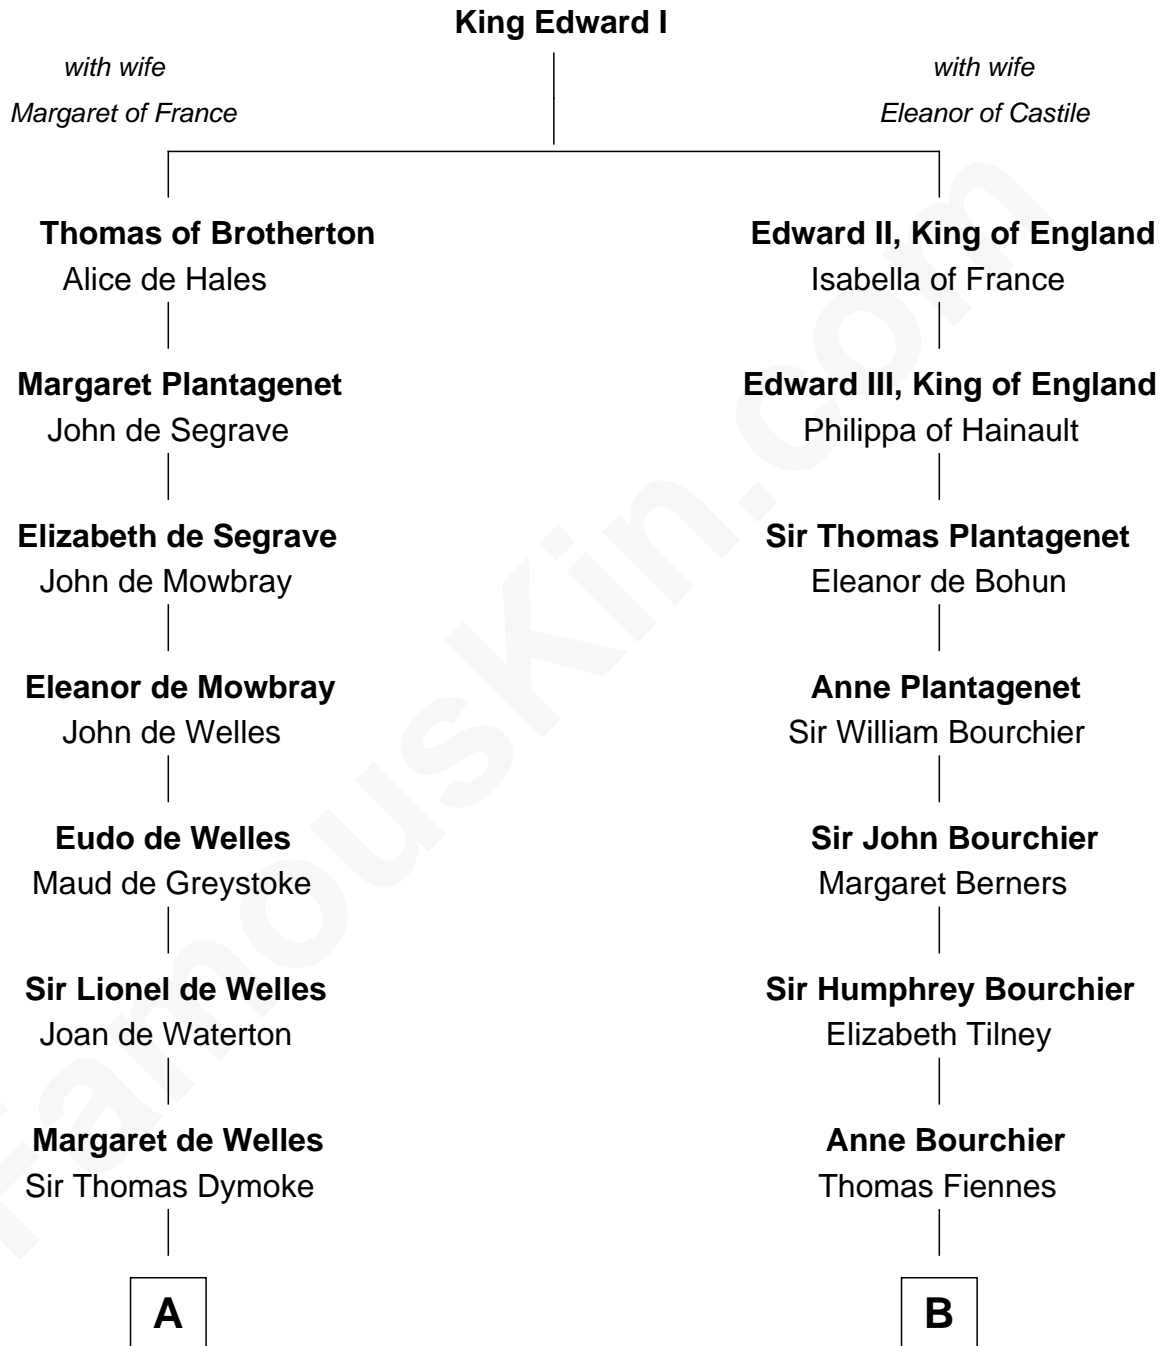

FamousKin.com Relationship Chart of

Frank G. Allen

51st Governor of Massachusetts

21st cousin of

Ali Wentworth

TV Actress and Comedienne

C

Tabitha Morrill

Simon Gilman

John Gilman

Hannah Warner Edmonds Barrett

John Henry Gilman

Mary Louisa Heath

Abbie Louise Gilman

Frank Mitchell Allen

Frank G. Allen