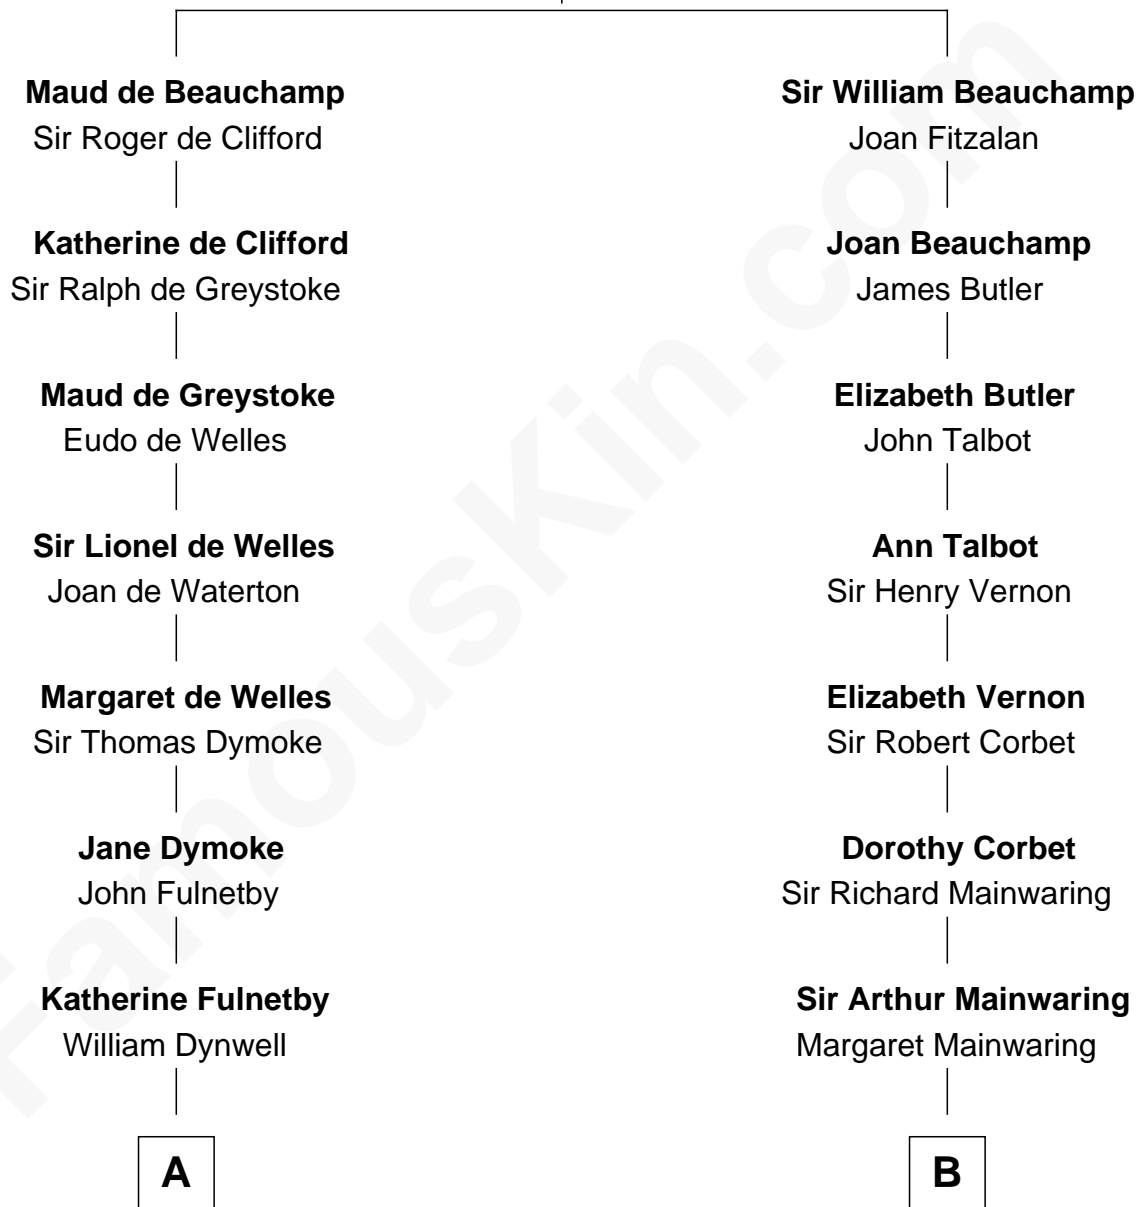

FamousKin.com

Relationship Chart of

Frank G. Allen

51st Governor of Massachusetts

19th cousin 1 time removed of

Amber Stevens West

TV and Movie Actress

Sir Thomas de Beauchamp

Katherine de Mortimer

C

John Henry Gilman

Mary Louisa Heath

Abbie Louise Gilman

Frank Mitchell Allen

Frank G. Allen

51st Governor of Massachusetts