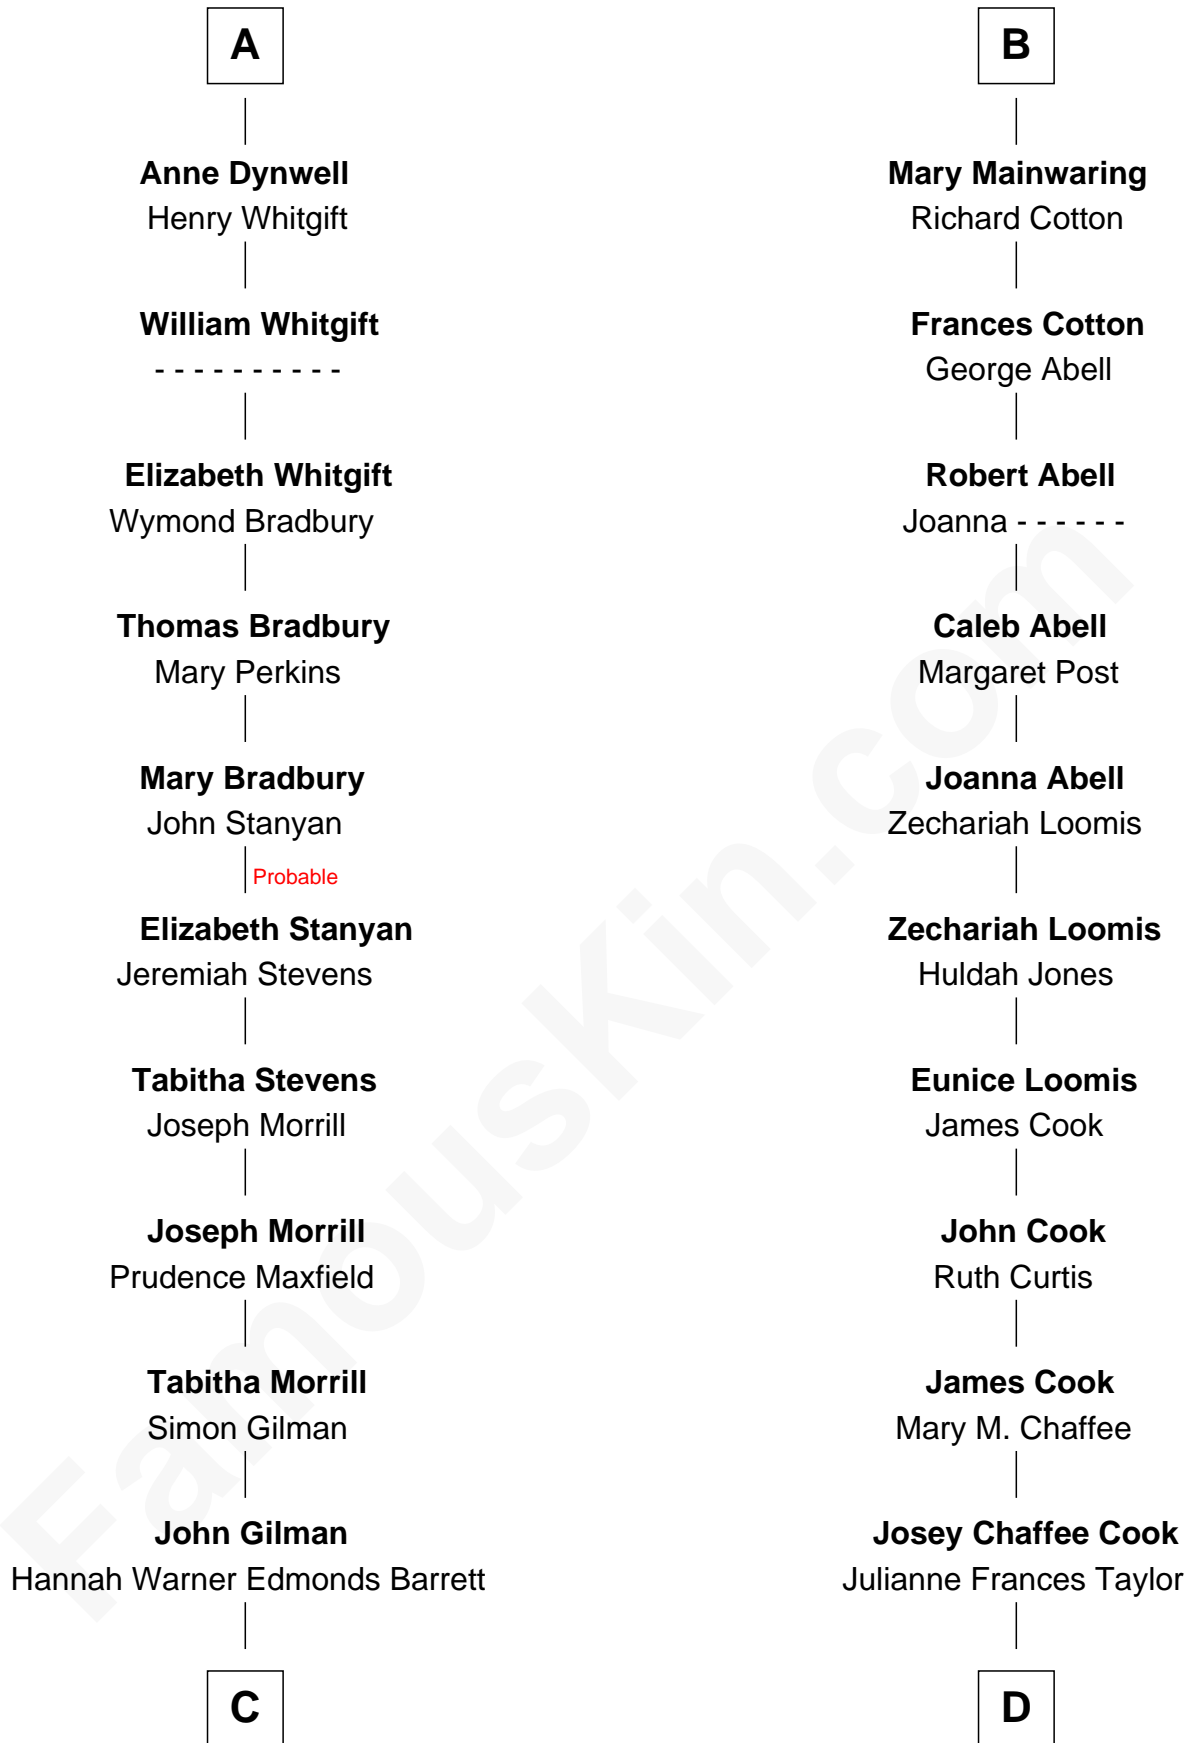

FamousKin.com

Relationship Chart of

Frank G. Allen

51st Governor of Massachusetts

19th cousin 1 time removed of

Amber Stevens West

TV and Movie Actress

Sir Thomas de Beauchamp

Katherine de Mortimer

C

John Henry Gilman

Mary Louisa Heath

Abbie Louise Gilman

Frank Mitchell Allen

Frank G. Allen

51st Governor of Massachusetts