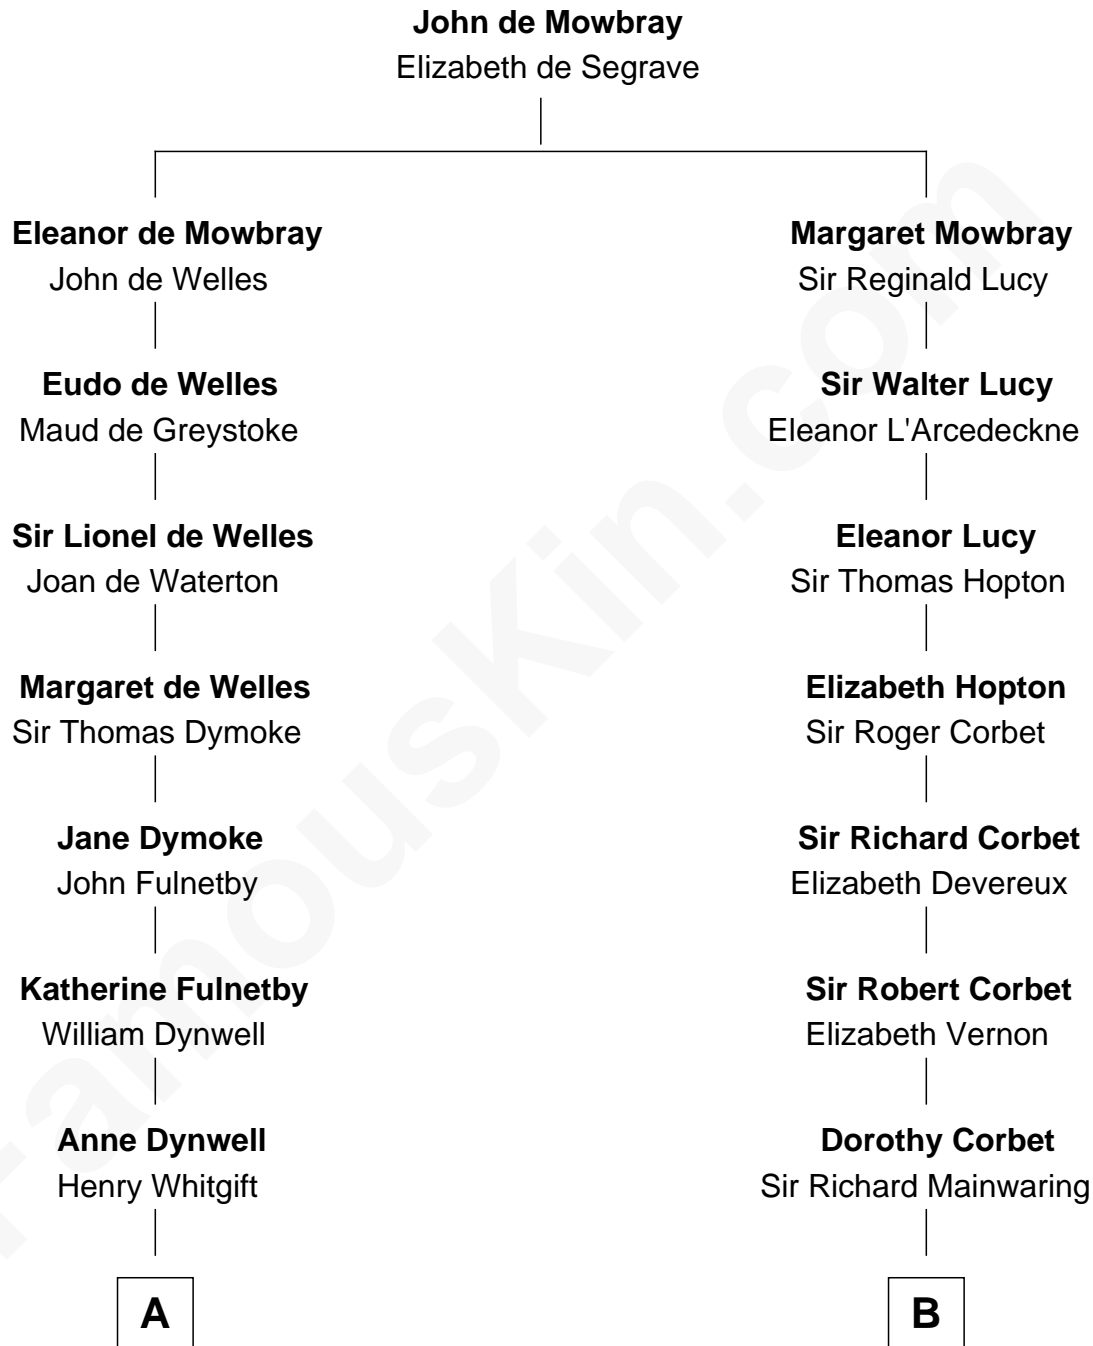

FamousKin.com Relationship Chart of

Frank G. Allen

51st Governor of Massachusetts

18th cousin 3 times removed of

Amber Stevens West

TV and Movie Actress

C

Abbie Louise Gilman

Frank Mitchell Allen

Frank G. Allen

51st Governor of Massachusetts

D

Josey Chaffee Cook

Julianne Frances Taylor

Frances Jemima Cook

Albert Baas