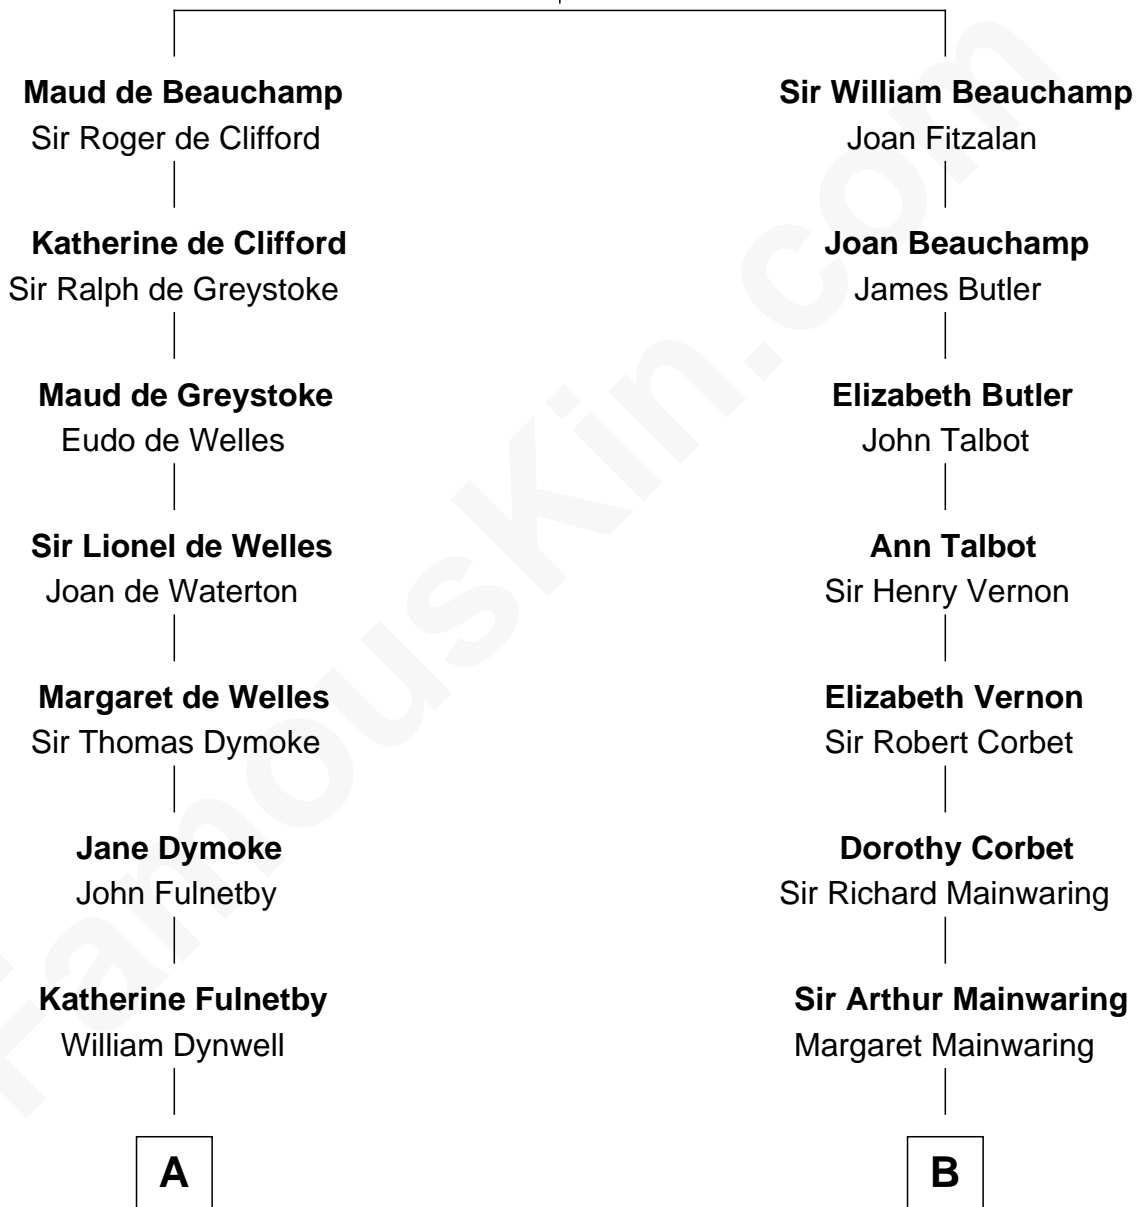

## Relationship Chart of

**Frank G. Allen**

*51st Governor of Massachusetts*

19th cousin of

**Shadoe Stevens**

*Radio Disc Jockey*

**Sir Thomas de Beauchamp**

Katherine de Mortimer

**C**

**John Henry Gilman**

Mary Louisa Heath

**Abbie Louise Gilman**

Frank Mitchell Allen

**Frank G. Allen**

*51st Governor of Massachusetts*

**D**