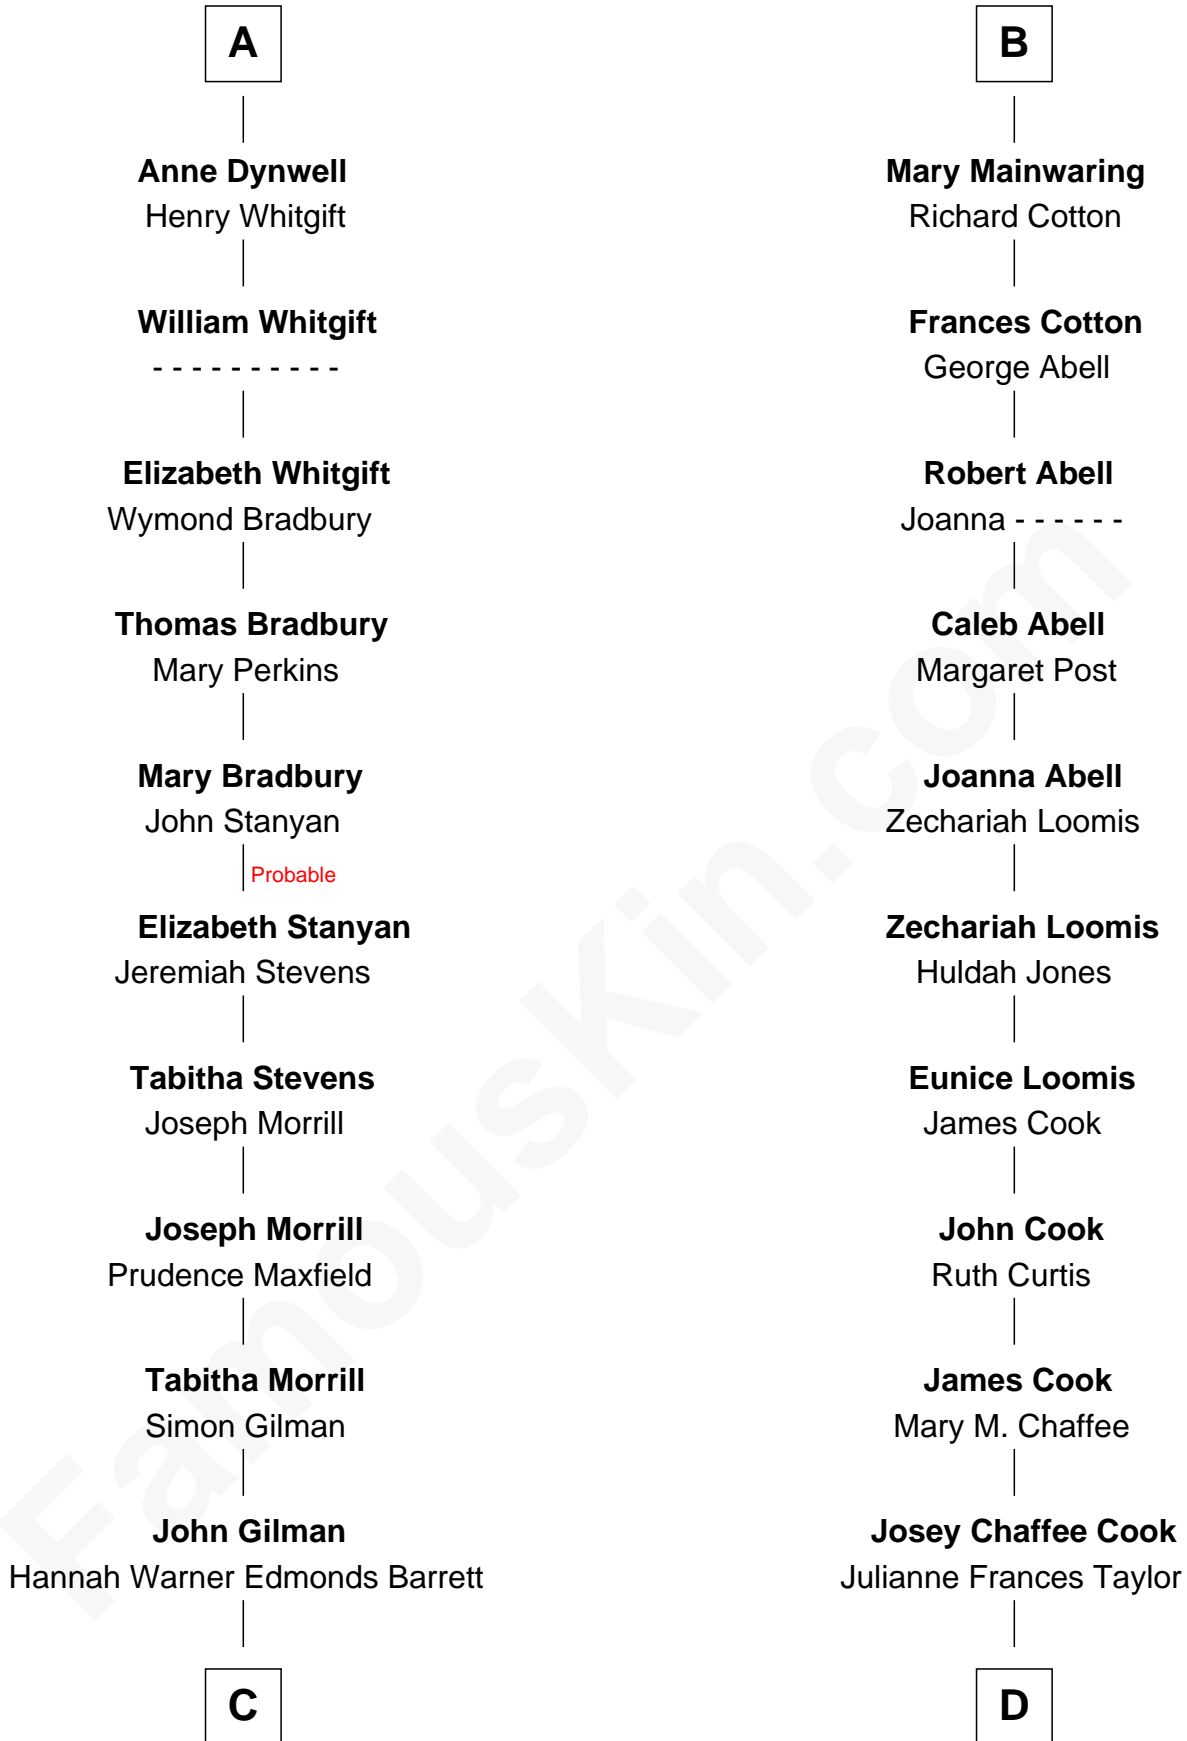

## Relationship Chart of

**Frank G. Allen**

*51st Governor of Massachusetts*

19th cousin of

**Shadoe Stevens**

*Radio Disc Jockey*

**Sir Thomas de Beauchamp**

Katherine de Mortimer

**C**

**John Henry Gilman**

Mary Louisa Heath

**Abbie Louise Gilman**

Frank Mitchell Allen

**Frank G. Allen**

*51st Governor of Massachusetts*

**D**