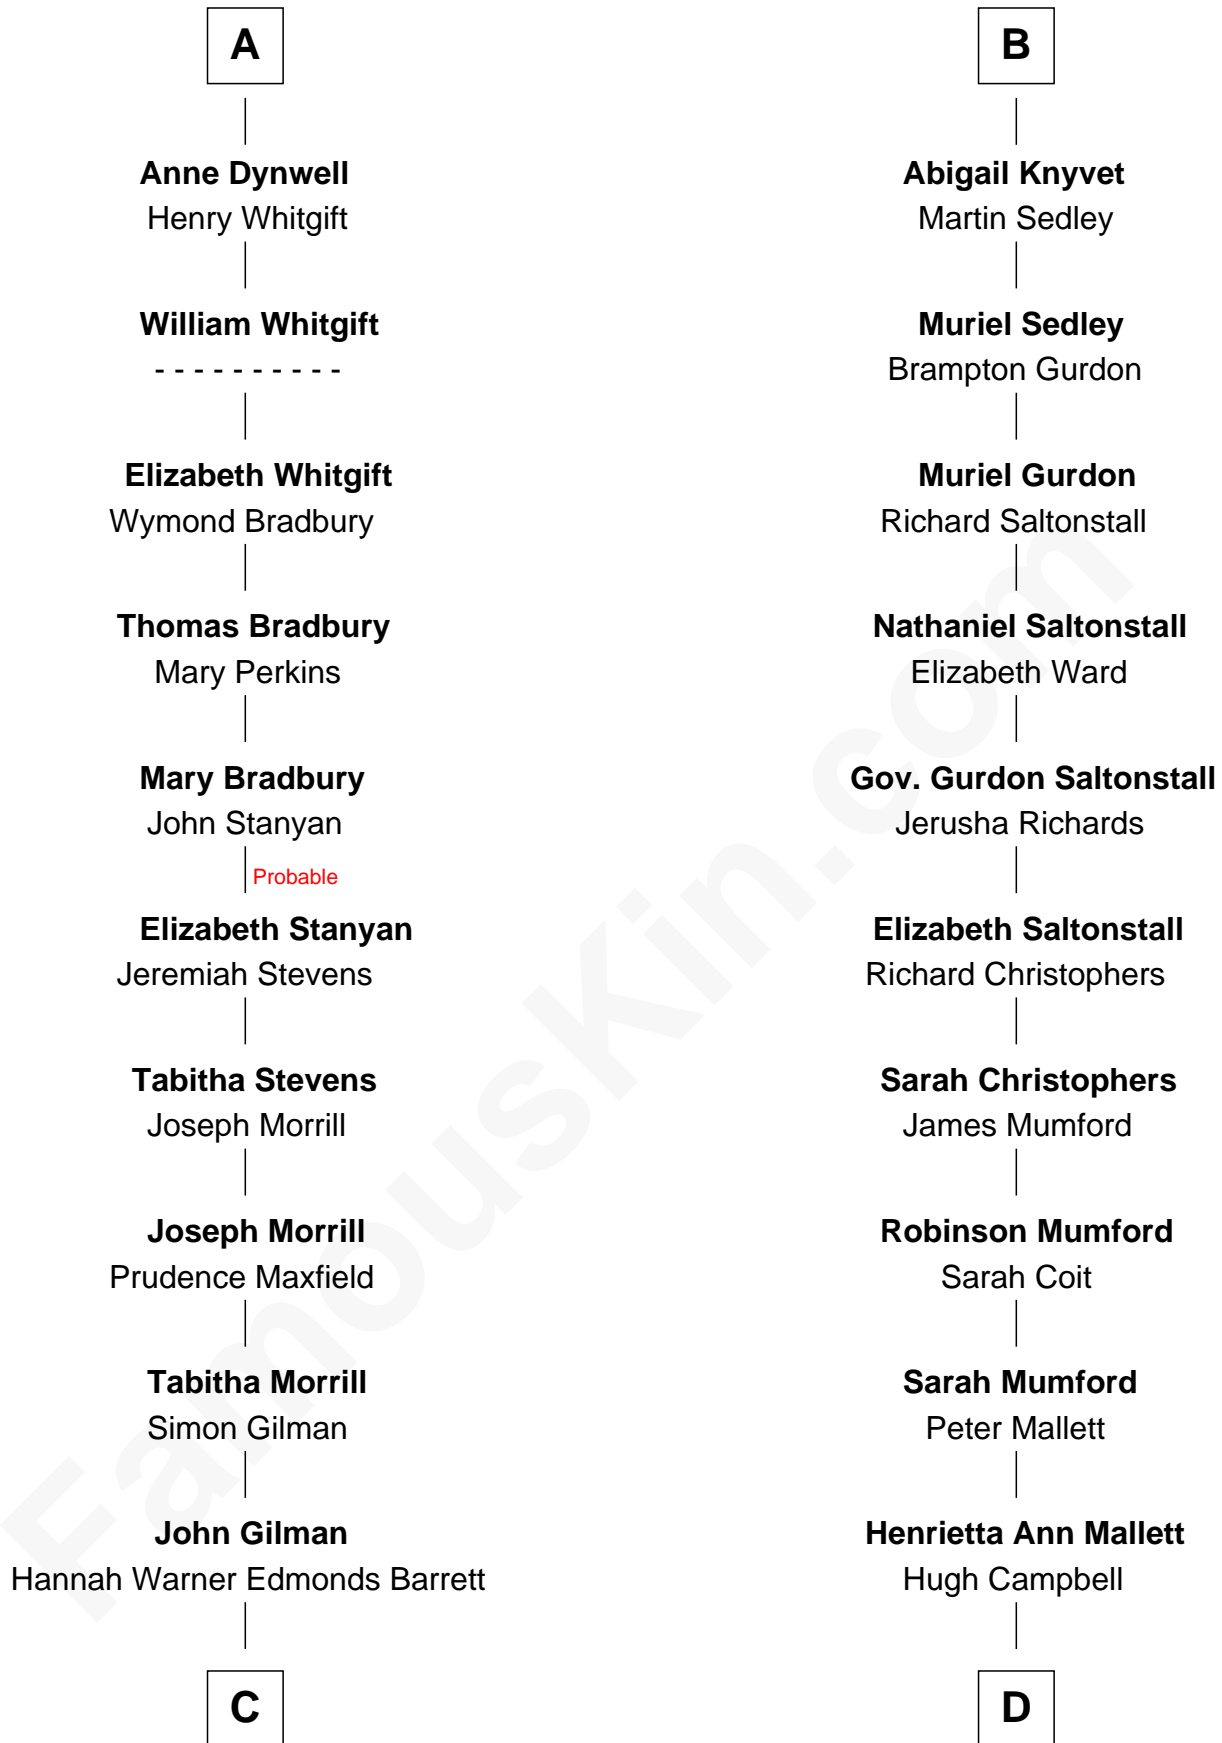

FamousKin.com Relationship Chart of

Frank G. Allen

51st Governor of Massachusetts

19th cousin 1 time removed of

Angela Y. Davis

Civil Rights Activist and former Black Panther

Sir William de Ros
Margery de Badlesmere

C

John Henry Gilman

Mary Louisa Heath

Abbie Louise Gilman

Frank Mitchell Allen

Frank G. Allen

51st Governor of Massachusetts

D

Henrietta C. Campbell

Murphy Valentine Jones

Murphy Renchor Jones

Mollie Spencer

Benjamin Frank Davis

Sallye Margarite Bell

Angela Y. Davis

Civil Rights Activist and former Black Panther