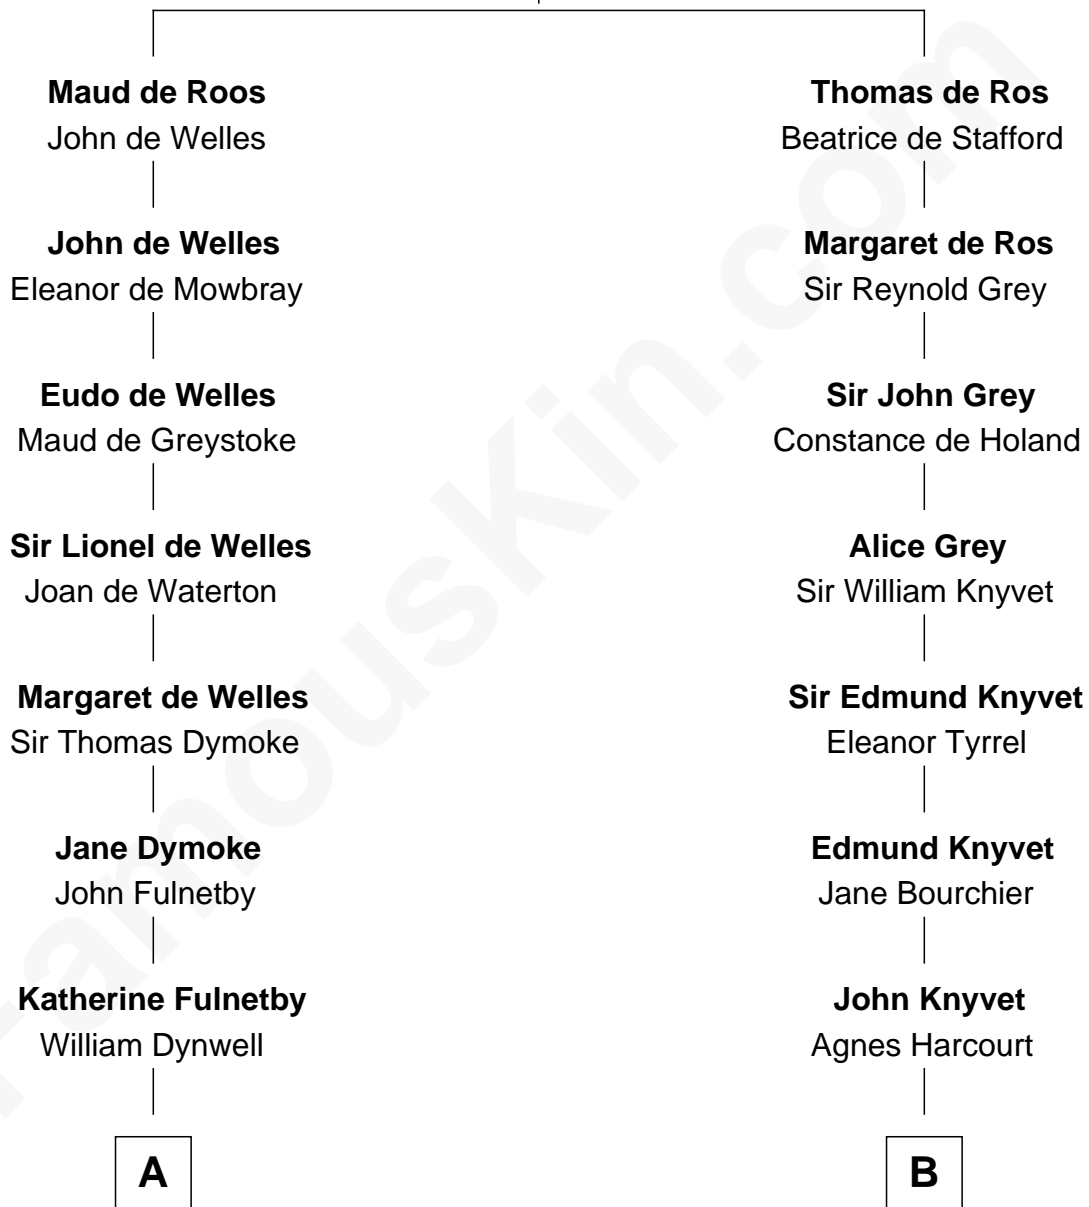

FamousKin.com Relationship Chart of

Frank G. Allen

51st Governor of Massachusetts

19th cousin 1 time removed of

Angela Y. Davis

Civil Rights Activist and former Black Panther

Sir William de Ros
Margery de Badlesmere

C

John Henry Gilman

Mary Louisa Heath

Abbie Louise Gilman

Frank Mitchell Allen

Frank G. Allen

51st Governor of Massachusetts

D