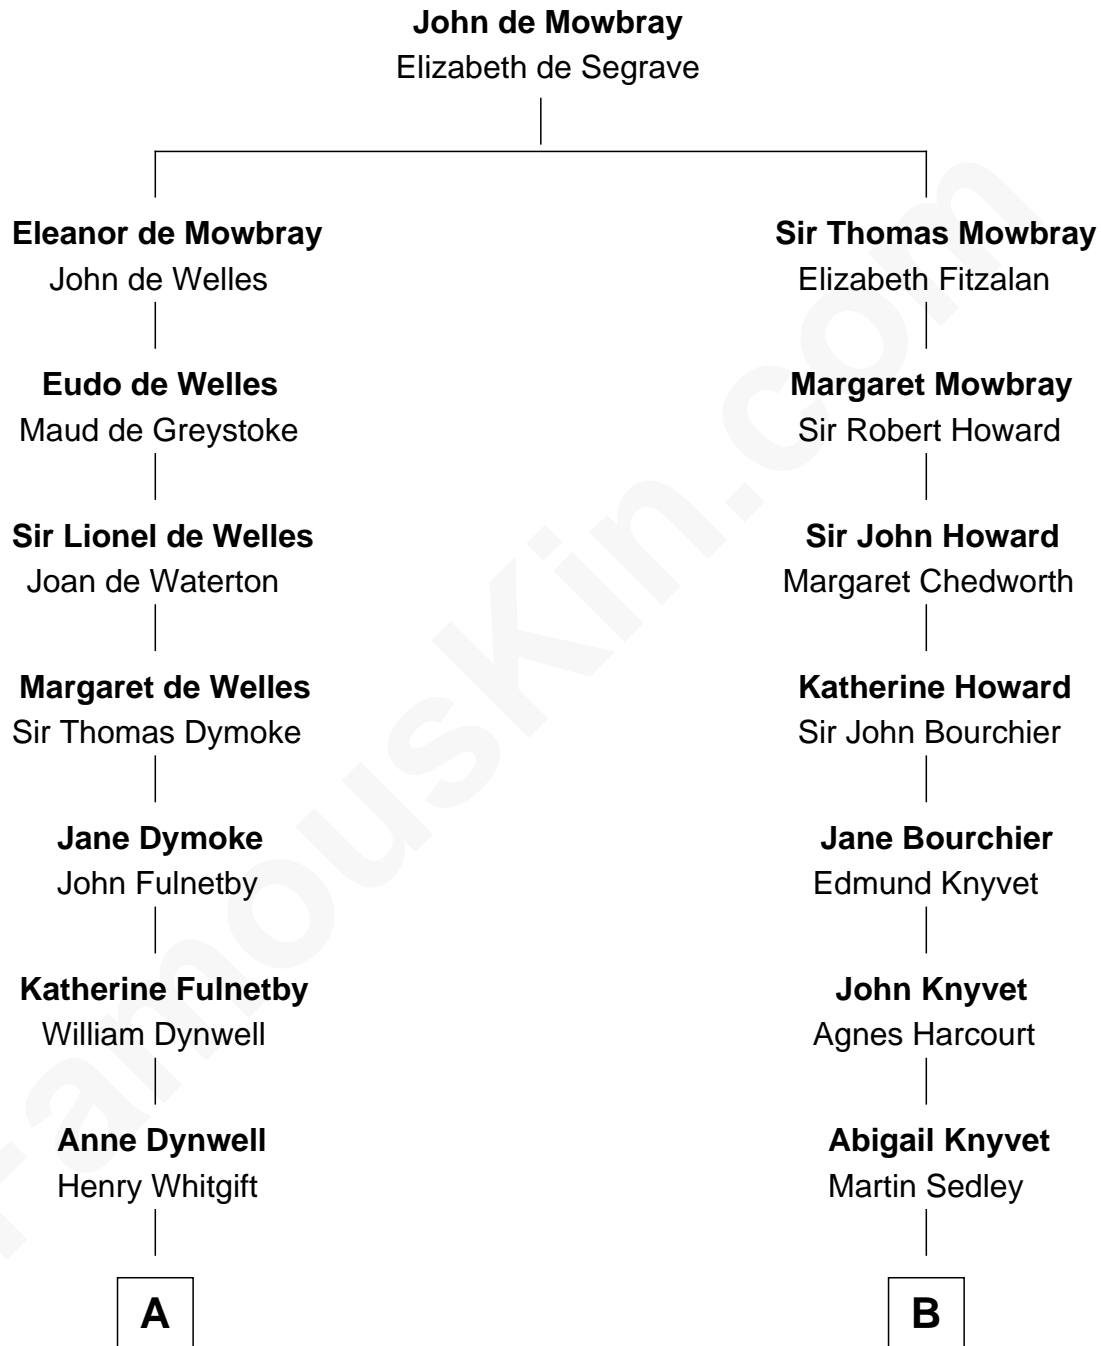

FamousKin.com Relationship Chart of

Frank G. Allen

51st Governor of Massachusetts

18th cousin 1 time removed of

Angela Y. Davis

Civil Rights Activist and former Black Panther

C

Abbie Louise Gilman

Frank Mitchell Allen

Frank G. Allen

51st Governor of Massachusetts

D

Murphy Renchor Jones

Mollie Spencer

Benjamin Frank Davis

Sallye Margarite Bell