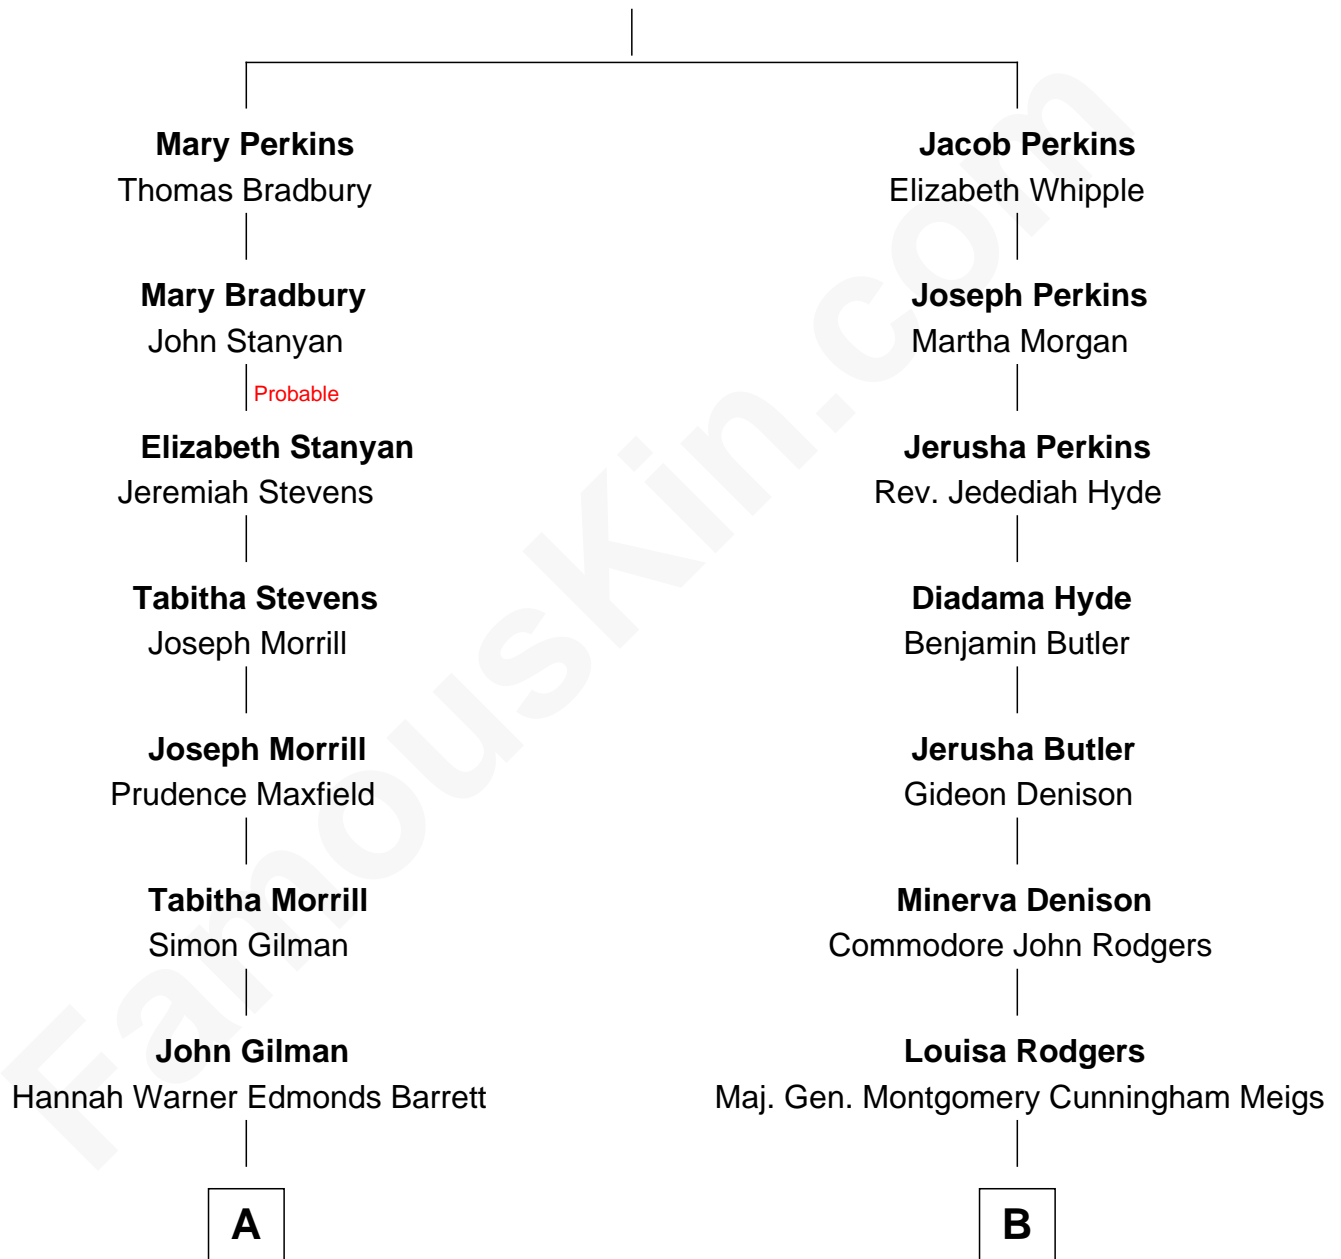

FamousKin.com Relationship Chart of

Frank G. Allen

51st Governor of Massachusetts

9th cousin 2 times removed of

Parker Stevenson

TV and Movie Actor

John Perkins

Judith Gater

A

John Henry Gilman

Mary Louisa Heath

Abbie Louise Gilman

Frank Mitchell Allen

Frank G. Allen

51st Governor of Massachusetts

B

Mary Montgomery Meigs

Col. Joseph Hancock Taylor

Evelyn Taylor

Eli Kirk Price

Philip Price

Sarah Meade Harrison

Sarah Meade Price

Richard Stevenson Parker